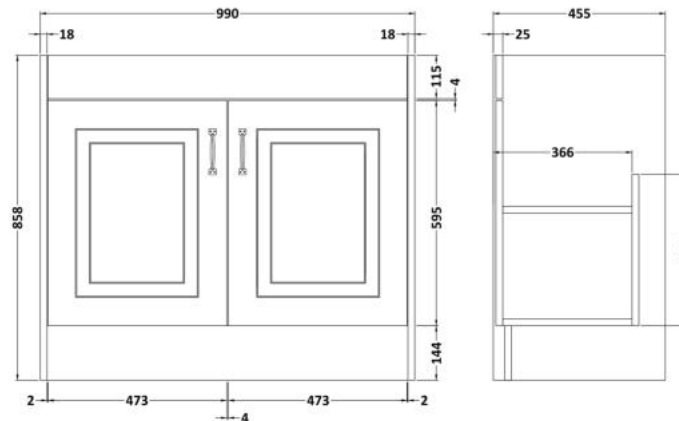

Sales Code: YOR150

Description: 1000 2-Door F/S Unit With Marble Top 3Th

Packaging Details

Barcode: 5056462619972

Sales Code: OLF107

Description: 1000 2-Door Floor Standing Unit

Product Dimensions

Height (mm):	858
Width (mm):	990
Depth (mm):	455
Nett Weight (kg):	33.5

Packaging Dimensions

Height (mm):	895
Width (mm):	1010
Depth (mm):	480
Gross Weight (kg):	33.5

Packaging Data

Box Colour:	Brown Cardboard Box
Box Qty:	1
Label Size:	100 x 50
Label Colour:	White Label
Label Qty:	2

Outer Box Dimensions (If Applicable)

Height (mm):	
Width (mm):	
Depth (mm):	
Gross Weight (kg):	
Barcode:	5056211851479

Product Details

Country of Origin:	United Kingdom
Fitting Instruction:	No
CE Certification:	N/A
FSC Certified Materials:	Yes
Colour:	White Ash
Construction Method:	Cam & Wood Dowel
Construction Type:	Rigid
Cabinet Finish:	MFC Textured Woodgrain
Fascia Finish:	Mdf Vinyl Textured Woodgrain
Cabinet Thickness (mm):	18
Fascia Thickness (mm):	18
Drawer Included:	No
Drawer Type:	Not Applicable
No of Shelves:	1
Hinge Type:	110 Degree Inset Clip-On S/C
Hinge Included:	Yes
Adjustable Legs:	No
Fixings Included:	Yes
Handle Style:	Traditional
Waste Shroud:	No
Handle Included:	Yes
Handle Type:	Strap

Sales Code: LOM250

Description: 1000 Rectangle Marble Top/Basin 3Th

Product Dimensions

Height (mm):	268
Width (mm):	1020
Depth (mm):	470
Nett Weight (kg):	18

Packaging Dimensions

Height (mm):	250
Width (mm):	1100
Depth (mm):	580
Gross Weight (kg):	18.5