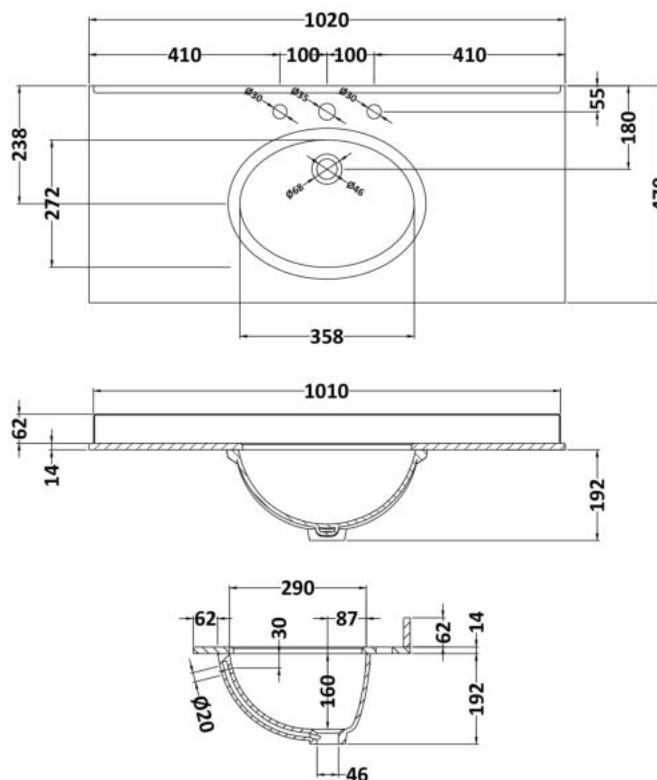

Packaging Dimensions

Height (mm):	895
Width (mm):	1010
Depth (mm):	480
Gross Weight (kg):	33.5

Packaging Data

Box Colour:	Brown Cardboard Box
Box Qty:	1
Label Size:	100 x 50
Label Colour:	White Label
Label Qty:	2

Outer Box Dimensions (If Applicable)

Height (mm):	
Width (mm):	
Depth (mm):	
Gross Weight (kg):	
Barcode:	5056211851479

Product Details

Country of Origin:	United Kingdom
Fitting Instruction:	No
CE Certification:	N/A
FSC Certified Materials:	Yes
Colour:	White Ash
Construction Method:	Cam & Wood Dowel
Construction Type:	Rigid
Cabinet Finish:	MFC Textured Woodgrain
Fascia Finish:	Mdf Vinyl Textured Woodgrain
Cabinet Thickness (mm):	18
Fascia Thickness (mm):	18
Drawer Included:	No
Drawer Type:	Not Applicable
No of Shelves:	1
Hinge Type:	110 Degree Inset Clip-On S/C
Hinge Included:	Yes
Adjustable Legs:	No
Fixings Included:	Yes
Handle Style:	Traditional
Waste Shroud:	No
Handle Included:	Yes
Handle Type:	Strap

Sales Code: LOM250

Description: 1000 Rectangle Marble Top/Basin 3Th

Product Dimensions

Height (mm):	268
Width (mm):	1020
Depth (mm):	470
Nett Weight (kg):	18

Packaging Dimensions

Height (mm):	250
Width (mm):	1100
Depth (mm):	580
Gross Weight (kg):	18.5

Packaging Data

Box Colour:	White Cardboard Box
Box Qty:	1
Label Size:	100 x 50
Label Colour:	White Label
Label Qty:	2

Outer Box Dimensions (If Applicable)

Height (mm):	
Width (mm):	
Depth (mm):	
Gross Weight (kg):	
Barcode:	5056211825784