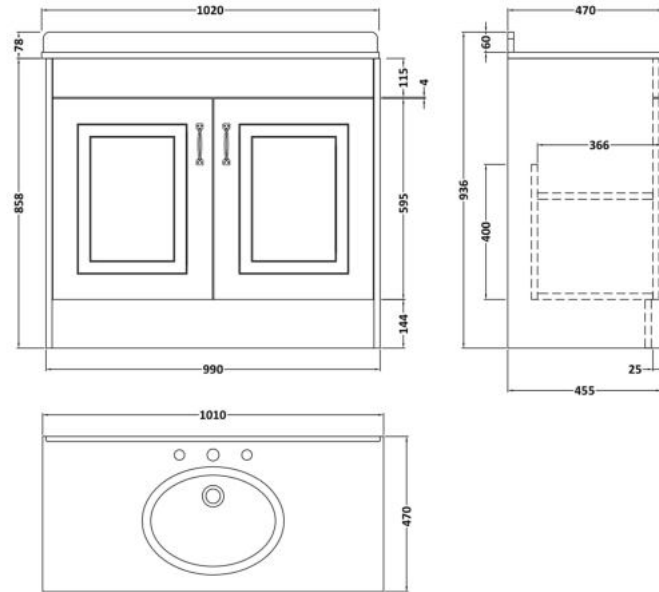

Sales Code: YOR150

Description: 1000 2-Door F/S Unit With Marble Top 3Th

Packaging Details

Barcode: 5056462619972

Sales Code: OLF107

Description: 1000 2-Door Floor Standing Unit

Product Dimensions

Height (mm):	858
Width (mm):	990
Depth (mm):	455
Nett Weight (kg):	33.5

Packaging Dimensions

Height (mm):	895
Width (mm):	1010
Depth (mm):	480
Gross Weight (kg):	33.5

Packaging Data

Box Colour:	Brown Cardboard Box
Box Qty:	1
Label Size:	100 x 50
Label Colour:	White Label
Label Qty:	2

Outer Box Dimensions (If Applicable)

Height (mm):	
Width (mm):	
Depth (mm):	
Gross Weight (kg):	
Barcode:	5056211851479

Product Details

Country of Origin:	United Kingdom
Fitting Instruction:	No
CE Certification:	N/A
FSC Certified Materials:	Yes
Colour:	White Ash
Construction Method:	Cam & Wood Dowel
Construction Type:	Rigid
Cabinet Finish:	MFC Textured Woodgrain
Fascia Finish:	Mdf Vinyl Textured Woodgrain
Cabinet Thickness (mm):	18
Fascia Thickness (mm):	18
Drawer Included:	No
Drawer Type:	Not Applicable
No of Shelves:	1
Hinge Type:	110 Degree Inset Clip-On S/C
Hinge Included:	Yes
Adjustable Legs:	No
Fixings Included:	Yes
Handle Style:	Traditional
Waste Shroud:	No
Handle Included:	Yes
Handle Type:	Strap

Sales Code: LOM250

Description: 1000 Rectangle Marble Top/Basin 3Th

Product Dimensions

Height (mm):	268
Width (mm):	1020
Depth (mm):	470
Nett Weight (kg):	18

Packaging Dimensions

Height (mm):	250
Width (mm):	1100
Depth (mm):	580
Gross Weight (kg):	18.5