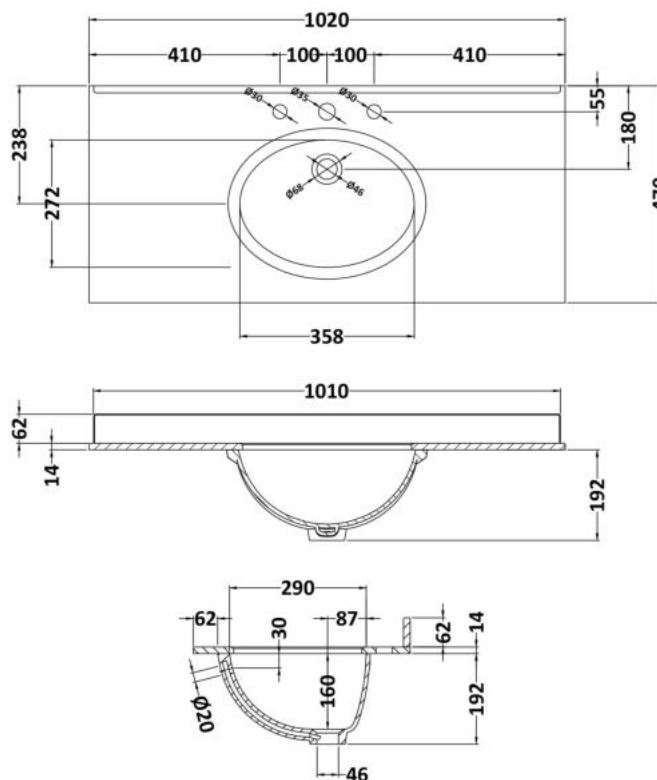

Packaging Dimensions

Height (mm):	895
Width (mm):	1010
Depth (mm):	480
Gross Weight (kg):	33.5

Packaging Data

Box Colour:	Brown Cardboard Box
Box Qty:	1
Label Size:	100 x 50
Label Colour:	White Label
Label Qty:	2

Outer Box Dimensions (If Applicable)

Height (mm):	
Width (mm):	
Depth (mm):	
Gross Weight (kg):	
Barcode:	5056211851479

Product Details

Country of Origin:	United Kingdom
Fitting Instruction:	No
CE Certification:	N/A
FSC Certified Materials:	Yes
Colour:	White Ash
Construction Method:	Cam & Wood Dowel
Construction Type:	Rigid
Cabinet Finish:	MFC Textured Woodgrain
Fascia Finish:	Mdf Vinyl Textured Woodgrain
Cabinet Thickness (mm):	18
Fascia Thickness (mm):	18
Drawer Included:	No
Drawer Type:	Not Applicable
No of Shelves:	1
Hinge Type:	110 Degree Inset Clip-On S/C
Hinge Included:	Yes
Adjustable Legs:	No
Fixings Included:	Yes
Handle Style:	Traditional
Waste Shroud:	No
Handle Included:	Yes
Handle Type:	Strap

Sales Code: LOM249

Description: 1000 Rectangle Marble Top/Basin 3Th

Product Dimensions

Height (mm):	268
Width (mm):	1020
Depth (mm):	470
Nett Weight (kg):	18

Packaging Dimensions

Height (mm):	250
Width (mm):	1100
Depth (mm):	580
Gross Weight (kg):	18.5

Packaging Data

Box Colour:	White Cardboard Box
Box Qty:	1
Label Size:	100 x 50
Label Colour:	White Label
Label Qty:	2

Outer Box Dimensions (If Applicable)

Height (mm):	
Width (mm):	
Depth (mm):	
Gross Weight (kg):	
Barcode:	5056211825777