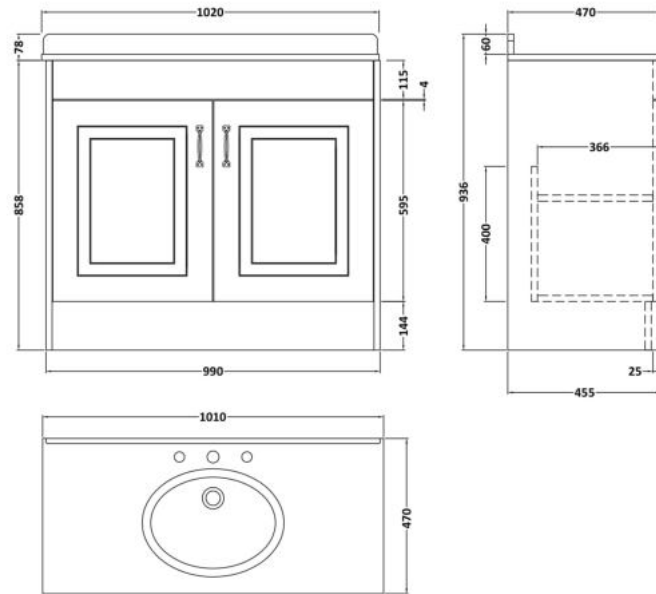

Sales Code: YOR149

Description: 1000 2-Door F/S Unit With Marble Top 3Th

Packaging Details

Barcode: 5056462619798

Sales Code: OLF107

Description: 1000 2-Door Floor Standing Unit

Product Dimensions

Height (mm):	858
Width (mm):	990
Depth (mm):	455
Nett Weight (kg):	33.5

Packaging Dimensions

Height (mm):	895
Width (mm):	1010
Depth (mm):	480
Gross Weight (kg):	33.5

Packaging Data

Box Colour:	Brown Cardboard Box
Box Qty:	1
Label Size:	100 x 50
Label Colour:	White Label
Label Qty:	2

Outer Box Dimensions (If Applicable)

Height (mm):	
Width (mm):	
Depth (mm):	
Gross Weight (kg):	
Barcode:	5056211851479

Product Details

Country of Origin:	United Kingdom
Fitting Instruction:	No
CE Certification:	N/A
FSC Certified Materials:	Yes
Colour:	White Ash
Construction Method:	Cam & Wood Dowel
Construction Type:	Rigid
Cabinet Finish:	MFC Textured Woodgrain
Fascia Finish:	Mdf Vinyl Textured Woodgrain
Cabinet Thickness (mm):	18
Fascia Thickness (mm):	18
Drawer Included:	No
Drawer Type:	Not Applicable
No of Shelves:	1
Hinge Type:	110 Degree Inset Clip-On S/C
Hinge Included:	Yes
Adjustable Legs:	No
Fixings Included:	Yes
Handle Style:	Traditional
Waste Shroud:	No
Handle Included:	Yes
Handle Type:	Strap

Sales Code: LOM249

Description: 1000 Rectangle Marble Top/Basin 3Th

Product Dimensions

Height (mm):	268
Width (mm):	1020
Depth (mm):	470
Nett Weight (kg):	18

Packaging Dimensions

Height (mm):	250
Width (mm):	1100
Depth (mm):	580
Gross Weight (kg):	18.5