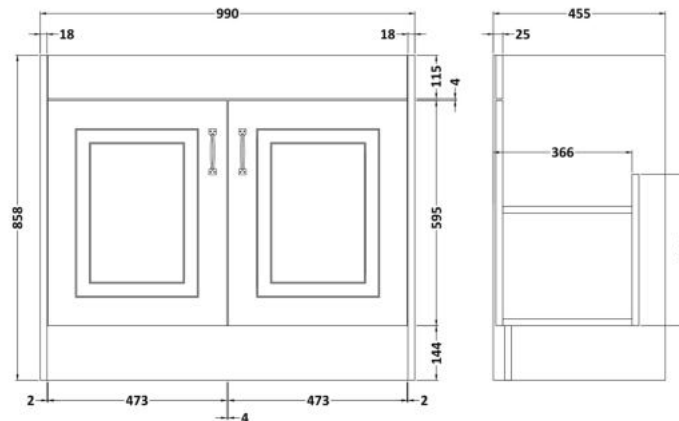

Sales Code: YOR149

Description: 1000 2-Door F/S Unit With Marble Top 3Th

Packaging Details

Barcode: 5056462619798

Sales Code: OLF107

Description: 1000 2-Door Floor Standing Unit

Product Dimensions

Height (mm):	858
Width (mm):	990
Depth (mm):	455
Nett Weight (kg):	33.5

Packaging Dimensions

Height (mm):	895
Width (mm):	1010
Depth (mm):	480
Gross Weight (kg):	33.5

Packaging Data

Box Colour:	Brown Cardboard Box
Box Qty:	1
Label Size:	100 x 50
Label Colour:	White Label
Label Qty:	2

Outer Box Dimensions (If Applicable)

Height (mm):	
Width (mm):	
Depth (mm):	
Gross Weight (kg):	
Barcode:	5056211851479

Product Details

Country of Origin:	United Kingdom
Fitting Instruction:	No
CE Certification:	N/A
FSC Certified Materials:	Yes
Colour:	White Ash
Construction Method:	Cam & Wood Dowel
Construction Type:	Rigid
Cabinet Finish:	MFC Textured Woodgrain
Fascia Finish:	Mdf Vinyl Textured Woodgrain
Cabinet Thickness (mm):	18
Fascia Thickness (mm):	18
Drawer Included:	No
Drawer Type:	Not Applicable
No of Shelves:	1
Hinge Type:	110 Degree Inset Clip-On S/C
Hinge Included:	Yes
Adjustable Legs:	No
Fixings Included:	Yes
Handle Style:	Traditional
Waste Shroud:	No
Handle Included:	Yes
Handle Type:	Strap

Sales Code: LOM249

Description: 1000 Rectangle Marble Top/Basin 3Th

Product Dimensions

Height (mm):	268
Width (mm):	1020
Depth (mm):	470
Nett Weight (kg):	18

Packaging Dimensions

Height (mm):	250
Width (mm):	1100
Depth (mm):	580
Gross Weight (kg):	18.5