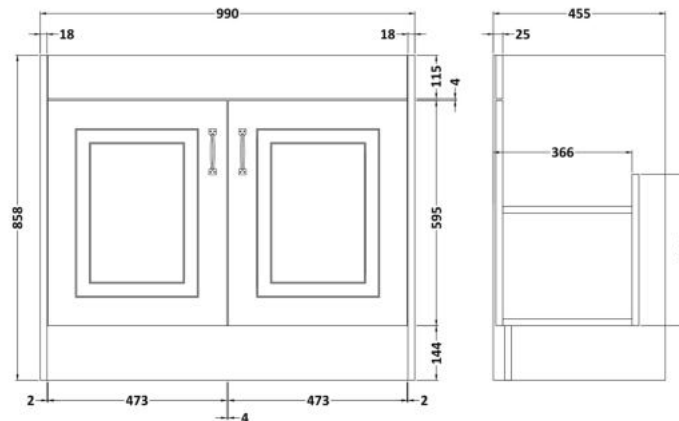

Sales Code: YOR148

Description: 1000 2-Door F/S Unit With Marble Top 3Th

Packaging Details

Barcode: 5056462619613

Sales Code: OLF107

Description: 1000 2-Door Floor Standing Unit

Product Dimensions

Height (mm):	858
Width (mm):	990
Depth (mm):	455
Nett Weight (kg):	33.5

Packaging Dimensions

Height (mm):	895
Width (mm):	1010
Depth (mm):	480
Gross Weight (kg):	33.5

Packaging Data

Box Colour:	Brown Cardboard Box
Box Qty:	1
Label Size:	100 x 50
Label Colour:	White Label
Label Qty:	2

Outer Box Dimensions (If Applicable)

Height (mm):	
Width (mm):	
Depth (mm):	
Gross Weight (kg):	
Barcode:	5056211851479

Product Details

Country of Origin:	United Kingdom
Fitting Instruction:	No
CE Certification:	N/A
FSC Certified Materials:	Yes
Colour:	White Ash
Construction Method:	Cam & Wood Dowel
Construction Type:	Rigid
Cabinet Finish:	MFC Textured Woodgrain
Fascia Finish:	Mdf Vinyl Textured Woodgrain
Cabinet Thickness (mm):	18
Fascia Thickness (mm):	18
Drawer Included:	No
Drawer Type:	Not Applicable
No of Shelves:	1
Hinge Type:	110 Degree Inset Clip-On S/C
Hinge Included:	Yes
Adjustable Legs:	No
Fixings Included:	Yes
Handle Style:	Traditional
Waste Shroud:	No
Handle Included:	Yes
Handle Type:	Strap

Sales Code: LOM248

Description: 1000 Rectangle Marble Top/Basin 3Th

Product Dimensions

Height (mm):	268
Width (mm):	1020
Depth (mm):	470
Nett Weight (kg):	18

Packaging Dimensions

Height (mm):	250
Width (mm):	1100
Depth (mm):	580
Gross Weight (kg):	18.5