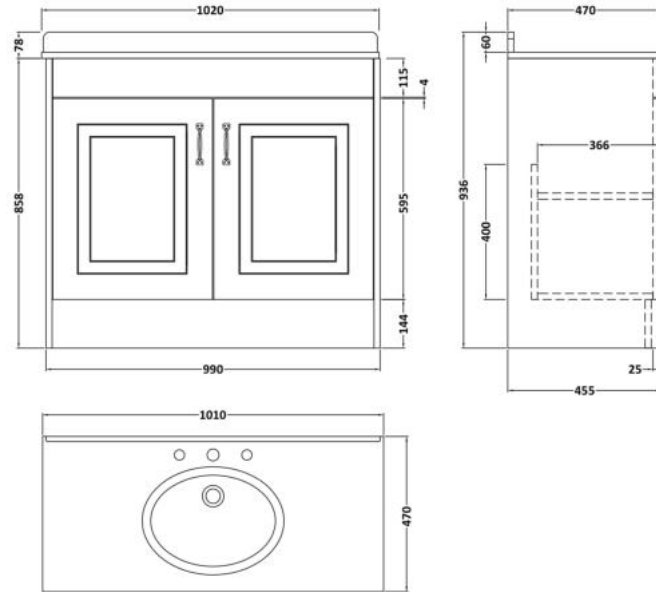

Sales Code: YOR148

Description: 1000 2-Door F/S Unit With Marble Top 3Th

Packaging Details

Barcode: 5056462619613

Sales Code: OLF107

Description: 1000 2-Door Floor Standing Unit

Product Dimensions

Height (mm):	858
Width (mm):	990
Depth (mm):	455
Nett Weight (kg):	33.5

Packaging Dimensions

Height (mm):	895
Width (mm):	1010
Depth (mm):	480
Gross Weight (kg):	33.5

Packaging Data

Box Colour:	Brown Cardboard Box
Box Qty:	1
Label Size:	100 x 50
Label Colour:	White Label
Label Qty:	2

Outer Box Dimensions (If Applicable)

Height (mm):	
Width (mm):	
Depth (mm):	
Gross Weight (kg):	
Barcode:	5056211851479

Product Details

Country of Origin:	United Kingdom
Fitting Instruction:	No
CE Certification:	N/A
FSC Certified Materials:	Yes
Colour:	White Ash
Construction Method:	Cam & Wood Dowel
Construction Type:	Rigid
Cabinet Finish:	MFC Textured Woodgrain
Fascia Finish:	Mdf Vinyl Textured Woodgrain
Cabinet Thickness (mm):	18
Fascia Thickness (mm):	18
Drawer Included:	No
Drawer Type:	Not Applicable
No of Shelves:	1
Hinge Type:	110 Degree Inset Clip-On S/C
Hinge Included:	Yes
Adjustable Legs:	No
Fixings Included:	Yes
Handle Style:	Traditional
Waste Shroud:	No
Handle Included:	Yes
Handle Type:	Strap

Sales Code: LOM248

Description: 1000 Rectangle Marble Top/Basin 3Th

Product Dimensions

Height (mm):	268
Width (mm):	1020
Depth (mm):	470
Nett Weight (kg):	18

Packaging Dimensions

Height (mm):	250
Width (mm):	1100
Depth (mm):	580
Gross Weight (kg):	18.5