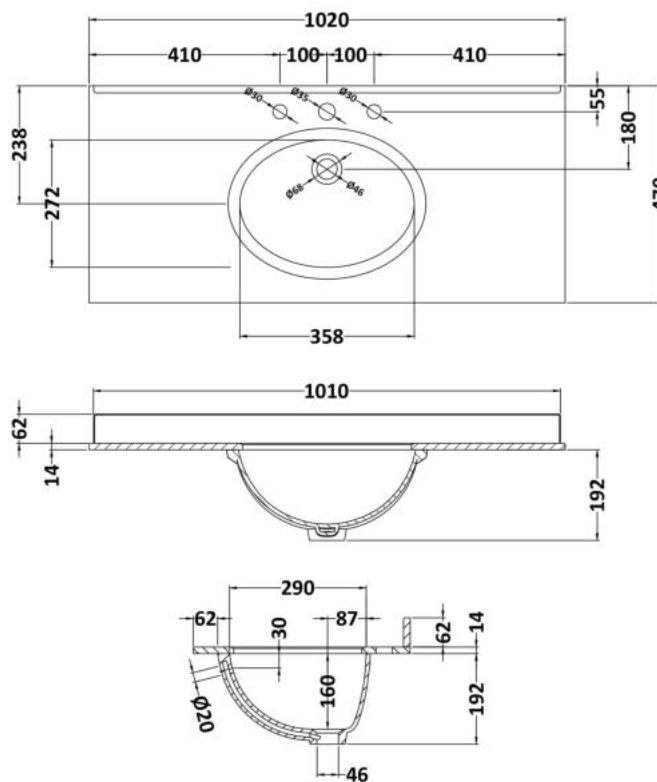

Packaging Dimensions

Height (mm):	895
Width (mm):	1010
Depth (mm):	480
Gross Weight (kg):	33.5

Packaging Data

Box Colour:	Brown Cardboard Box
Box Qty:	1
Label Size:	100 x 50
Label Colour:	White Label
Label Qty:	2

Outer Box Dimensions (If Applicable)

Height (mm):	
Width (mm):	
Depth (mm):	
Gross Weight (kg):	
Barcode:	5056211851479

Product Details

Country of Origin:	United Kingdom
Fitting Instruction:	No
CE Certification:	N/A
FSC Certified Materials:	Yes
Colour:	White Ash
Construction Method:	Cam & Wood Dowel
Construction Type:	Rigid
Cabinet Finish:	MFC Textured Woodgrain
Fascia Finish:	Mdf Vinyl Textured Woodgrain
Cabinet Thickness (mm):	18
Fascia Thickness (mm):	18
Drawer Included:	No
Drawer Type:	Not Applicable
No of Shelves:	1
Hinge Type:	110 Degree Inset Clip-On S/C
Hinge Included:	Yes
Adjustable Legs:	No
Fixings Included:	Yes
Handle Style:	Traditional
Waste Shroud:	No
Handle Included:	Yes
Handle Type:	Strap

Sales Code: LOM248

Description: 1000 Rectangle Marble Top/Basin 3Th

Product Dimensions

Height (mm):	268
Width (mm):	1020
Depth (mm):	470
Nett Weight (kg):	18

Packaging Dimensions

Height (mm):	250
Width (mm):	1100
Depth (mm):	580
Gross Weight (kg):	18.5

Packaging Data

Box Colour:	White Cardboard Box
Box Qty:	1
Label Size:	100 x 50
Label Colour:	White Label
Label Qty:	2

Outer Box Dimensions (If Applicable)

Height (mm):	
Width (mm):	
Depth (mm):	
Gross Weight (kg):	
Barcode:	5056211825760