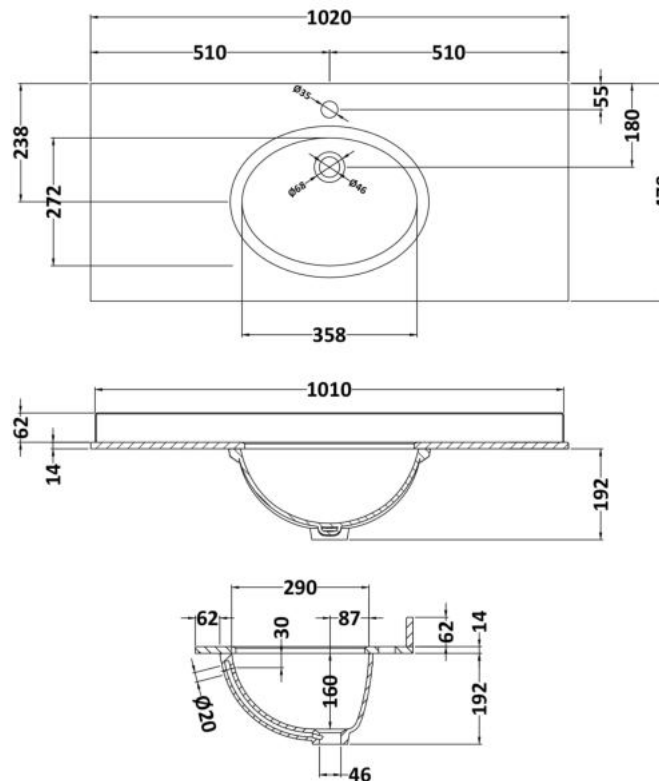

Packaging Dimensions

Height (mm):	895
Width (mm):	1010
Depth (mm):	480
Gross Weight (kg):	33.5

Packaging Data

Box Colour:	Brown Cardboard Box
Box Qty:	1
Label Size:	100 x 50
Label Colour:	White Label
Label Qty:	2

Outer Box Dimensions (If Applicable)

Height (mm):	
Width (mm):	
Depth (mm):	
Gross Weight (kg):	
Barcode:	5056211851479

Product Details

Country of Origin:	United Kingdom
Fitting Instruction:	No
CE Certification:	N/A
FSC Certified Materials:	Yes
Colour:	White Ash
Construction Method:	Cam & Wood Dowel
Construction Type:	Rigid
Cabinet Finish:	MFC Textured Woodgrain
Fascia Finish:	Mdf Vinyl Textured Woodgrain
Cabinet Thickness (mm):	18
Fascia Thickness (mm):	18
Drawer Included:	No
Drawer Type:	Not Applicable
No of Shelves:	1
Hinge Type:	110 Degree Inset Clip-On S/C
Hinge Included:	Yes
Adjustable Legs:	No
Fixings Included:	Yes
Handle Style:	Traditional
Waste Shroud:	No
Handle Included:	Yes
Handle Type:	Strap

Sales Code: LOM247

Description: 1000 Rectangle Marble Top/Basin 1Th

Product Dimensions

Height (mm):	268
Width (mm):	1020
Depth (mm):	470
Nett Weight (kg):	18

Packaging Dimensions

Height (mm):	250
Width (mm):	1100
Depth (mm):	580
Gross Weight (kg):	18.5

Packaging Data

Box Colour:	White Cardboard Box
Box Qty:	1
Label Size:	100 x 50
Label Colour:	White Label
Label Qty:	2

Outer Box Dimensions (If Applicable)

Height (mm):	
Width (mm):	
Depth (mm):	
Gross Weight (kg):	
Barcode:	5056211825753