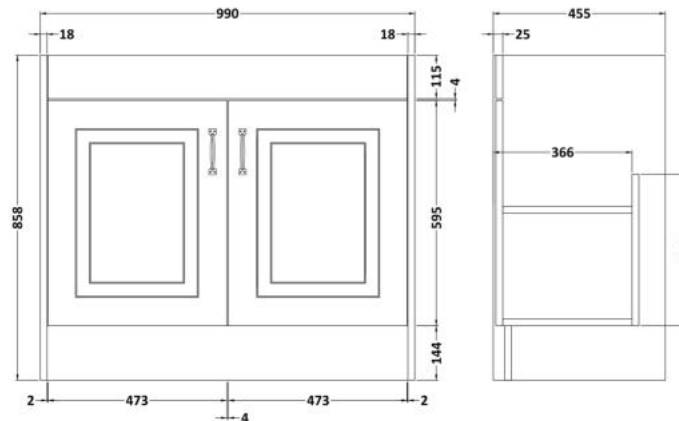

Sales Code: YOR147

Description: 1000 2-Door F/S Unit With Marble Top 1Th

Packaging Details

Barcode: 5056462619941

Sales Code: OLF107

Description: 1000 2-Door Floor Standing Unit

Product Dimensions

Height (mm):	858
Width (mm):	990
Depth (mm):	455
Nett Weight (kg):	33.5

Packaging Dimensions

Height (mm):	895
Width (mm):	1010
Depth (mm):	480
Gross Weight (kg):	33.5

Packaging Data

Box Colour:	Brown Cardboard Box
Box Qty:	1
Label Size:	100 x 50
Label Colour:	White Label
Label Qty:	2

Outer Box Dimensions (If Applicable)

Height (mm):	
Width (mm):	
Depth (mm):	
Gross Weight (kg):	
Barcode:	5056211851479

Product Details

Country of Origin:	United Kingdom
Fitting Instruction:	No
CE Certification:	N/A
FSC Certified Materials:	Yes
Colour:	White Ash
Construction Method:	Cam & Wood Dowel
Construction Type:	Rigid
Cabinet Finish:	MFC Textured Woodgrain
Fascia Finish:	Mdf Vinyl Textured Woodgrain
Cabinet Thickness (mm):	18
Fascia Thickness (mm):	18
Drawer Included:	No
Drawer Type:	Not Applicable
No of Shelves:	1
Hinge Type:	110 Degree Inset Clip-On S/C
Hinge Included:	Yes
Adjustable Legs:	No
Fixings Included:	Yes
Handle Style:	Traditional
Waste Shroud:	No
Handle Included:	Yes
Handle Type:	Strap

Sales Code: LOM247

Description: 1000 Rectangle Marble Top/Basin 1Th

Product Dimensions

Height (mm):	268
Width (mm):	1020
Depth (mm):	470
Nett Weight (kg):	18

Packaging Dimensions

Height (mm):	250
Width (mm):	1100
Depth (mm):	580
Gross Weight (kg):	18.5