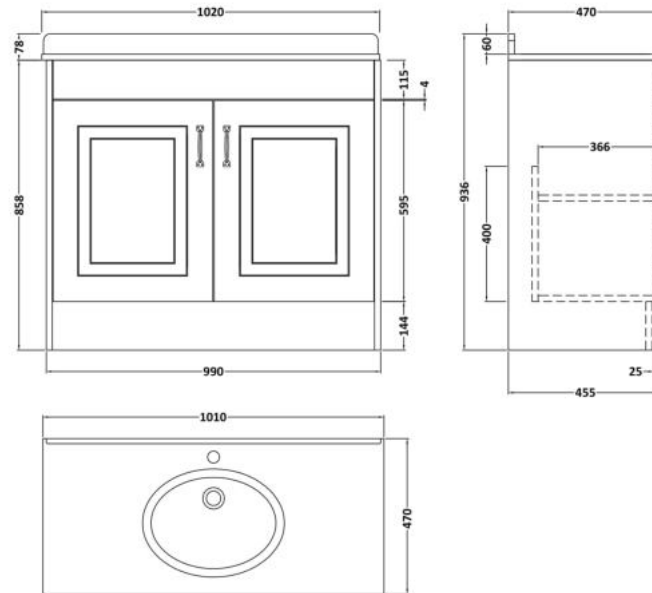

Sales Code: YOR147

Description: 1000 2-Door F/S Unit With Marble Top 1Th

Packaging Details

Barcode: 5056462619941

Sales Code: OLF107

Description: 1000 2-Door Floor Standing Unit

Product Dimensions

Height (mm):	858
Width (mm):	990
Depth (mm):	455
Nett Weight (kg):	33.5

Packaging Dimensions

Height (mm):	895
Width (mm):	1010
Depth (mm):	480
Gross Weight (kg):	33.5

Packaging Data

Box Colour:	Brown Cardboard Box
Box Qty:	1
Label Size:	100 x 50
Label Colour:	White Label
Label Qty:	2

Outer Box Dimensions (If Applicable)

Height (mm):	
Width (mm):	
Depth (mm):	
Gross Weight (kg):	
Barcode:	5056211851479

Product Details

Country of Origin:	United Kingdom
Fitting Instruction:	No
CE Certification:	N/A
FSC Certified Materials:	Yes
Colour:	White Ash
Construction Method:	Cam & Wood Dowel
Construction Type:	Rigid
Cabinet Finish:	MFC Textured Woodgrain
Fascia Finish:	Mdf Vinyl Textured Woodgrain
Cabinet Thickness (mm):	18
Fascia Thickness (mm):	18
Drawer Included:	No
Drawer Type:	Not Applicable
No of Shelves:	1
Hinge Type:	110 Degree Inset Clip-On S/C
Hinge Included:	Yes
Adjustable Legs:	No
Fixings Included:	Yes
Handle Style:	Traditional
Waste Shroud:	No
Handle Included:	Yes
Handle Type:	Strap

Sales Code: LOM247

Description: 1000 Rectangle Marble Top/Basin 1Th

Product Dimensions

Height (mm):	268
Width (mm):	1020
Depth (mm):	470
Nett Weight (kg):	18

Packaging Dimensions

Height (mm):	250
Width (mm):	1100
Depth (mm):	580
Gross Weight (kg):	18.5