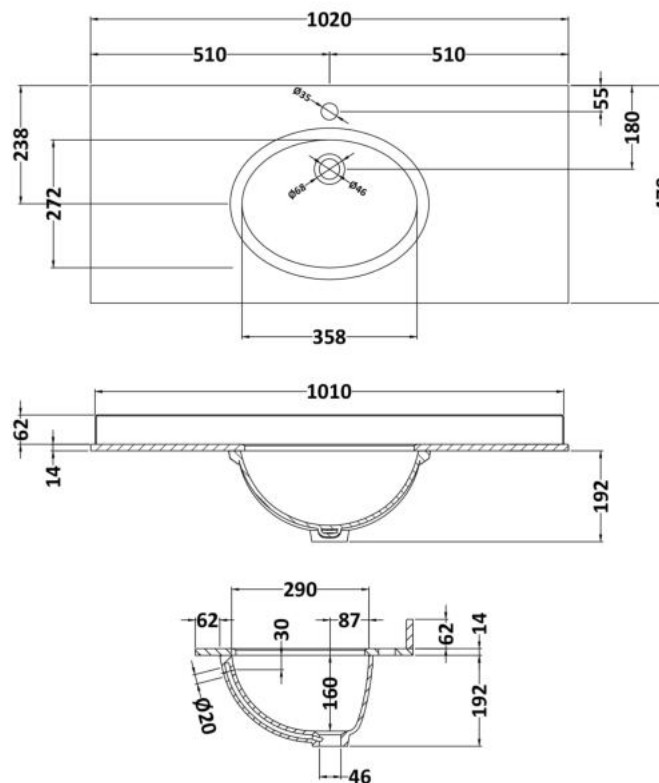

### Packaging Dimensions

Height (mm):	895
Width (mm):	1010
Depth (mm):	480
Gross Weight (kg):	33.5

### Outer Box Dimensions (If Applicable)

Height (mm):	
Width (mm):	
Depth (mm):	
Gross Weight (kg):	
Barcode:	5056211851479

### Product Dimensions

Height (mm):	268
Width (mm):	1020
Depth (mm):	470
Nett Weight (kg):	18

### Packaging Dimensions

Height (mm):	250
Width (mm):	1100
Depth (mm):	580
Gross Weight (kg):	18.5