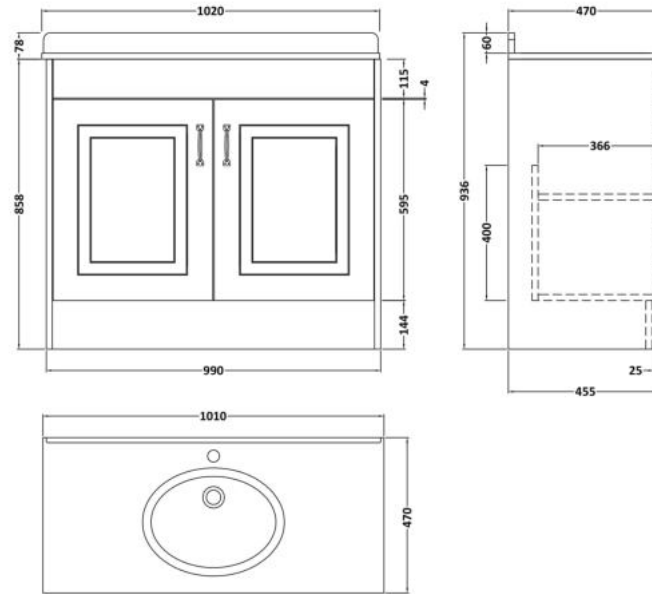

Sales Code: YOR146

Description: 1000 2-Door F/S Unit With Marble Top 1Th

Packaging Details

Barcode: 5056462619767