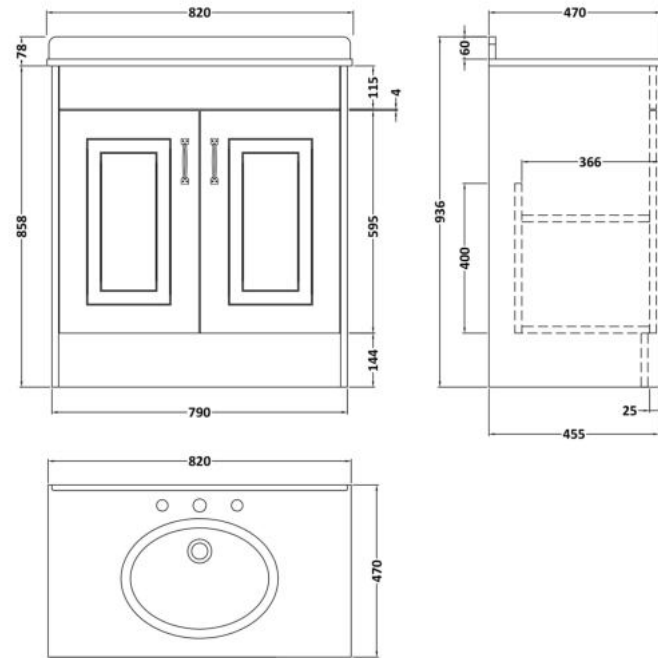

Sales Code: YOR132

Description: 800 2-Door F/S Unit With Marble Top 3Th

Packaging Details

Barcode: 5056462619910

Sales Code: OLF105

Description: 800 2-Door Floor Standing Unit

Product Dimensions

Height (mm):	858
Width (mm):	790
Depth (mm):	455
Nett Weight (kg):	29.5

Packaging Dimensions

Height (mm):	895
Width (mm):	810
Depth (mm):	480
Gross Weight (kg):	29.5

Packaging Data

Box Colour:	Brown Cardboard Box
Box Qty:	1
Label Size:	100 x 50
Label Colour:	White Label
Label Qty:	2

Outer Box Dimensions (If Applicable)

Height (mm):	
Width (mm):	
Depth (mm):	
Gross Weight (kg):	
Barcode:	5055275812839

Product Details

Country of Origin:	United Kingdom
Fitting Instruction:	No
CE Certification:	N/A
FSC Certified Materials:	Yes
Colour:	White Ash
Construction Method:	Cam & Wood Dowel
Construction Type:	Rigid
Cabinet Finish:	MFC Textured Woodgrain
Fascia Finish:	Mdf Vinyl Textured Woodgrain
Cabinet Thickness (mm):	18
Fascia Thickness (mm):	18
Drawer Included:	No
Drawer Type:	Not Applicable
No of Shelves:	1
Hinge Type:	110 Degree Inset Clip-On S/C
Hinge Included:	Yes
Adjustable Legs:	No
Fixings Included:	No
Handle Style:	Traditional
Waste Shroud:	No
Handle Included:	Yes
Handle Type:	Strap

Sales Code: LOM232

Description: 800 Single Bowl Marble Top 3Th

Product Dimensions

Height (mm):	268
Width (mm):	820
Depth (mm):	463
Nett Weight (kg):	18

Packaging Dimensions

Height (mm):	310
Width (mm):	900
Depth (mm):	550
Gross Weight (kg):	18.5