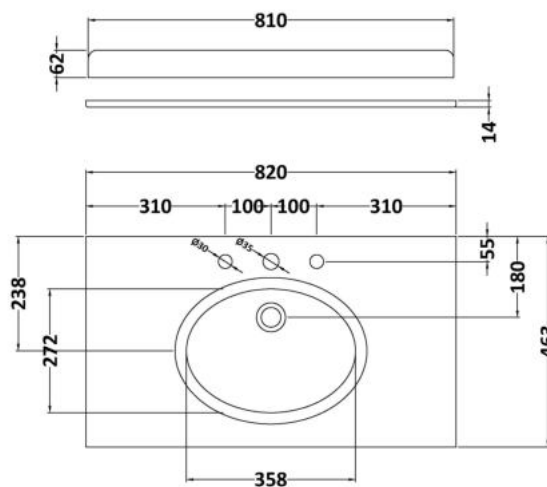

Packaging Dimensions

Height (mm):	895
Width (mm):	810
Depth (mm):	480
Gross Weight (kg):	29.5

Packaging Data

Box Colour:	Brown Cardboard Box
Box Qty:	1
Label Size:	100 x 50
Label Colour:	White Label
Label Qty:	2

Outer Box Dimensions (If Applicable)

Height (mm):	
Width (mm):	
Depth (mm):	
Gross Weight (kg):	
Barcode:	5055275812839

Product Details

Country of Origin:	United Kingdom
Fitting Instruction:	No
CE Certification:	N/A
FSC Certified Materials:	Yes
Colour:	White Ash
Construction Method:	Cam & Wood Dowel
Construction Type:	Rigid
Cabinet Finish:	MFC Textured Woodgrain
Fascia Finish:	Mdf Vinyl Textured Woodgrain
Cabinet Thickness (mm):	18
Fascia Thickness (mm):	18
Drawer Included:	No
Drawer Type:	Not Applicable
No of Shelves:	1
Hinge Type:	110 Degree Inset Clip-On S/C
Hinge Included:	Yes
Adjustable Legs:	No
Fixings Included:	No
Handle Style:	Traditional
Waste Shroud:	No
Handle Included:	Yes
Handle Type:	Strap

Sales Code: LOM232

Description: 800 Single Bowl Marble Top 3Th

Product Dimensions

Height (mm):	268
Width (mm):	820
Depth (mm):	463
Nett Weight (kg):	18

Packaging Dimensions

Height (mm):	310
Width (mm):	900
Depth (mm):	550
Gross Weight (kg):	18.5

Packaging Data

Box Colour:	White Cardboard Box
Box Qty:	1
Label Size:	100 x 50
Label Colour:	White Label
Label Qty:	2

Outer Box Dimensions (If Applicable)

Height (mm):	
Width (mm):	
Depth (mm):	
Gross Weight (kg):	
Barcode:	5056211819073