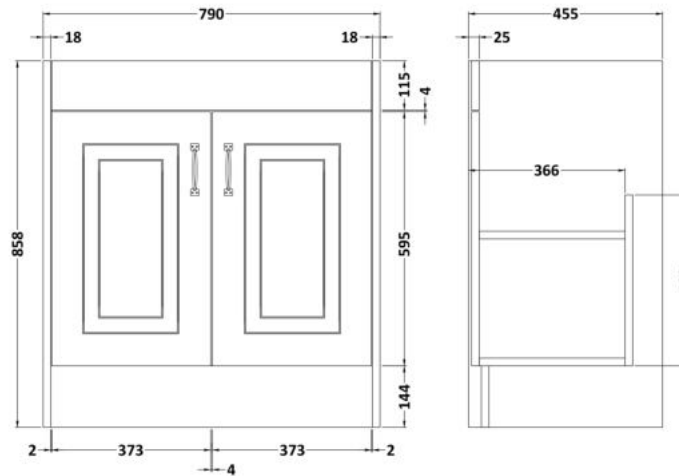

Sales Code: YOR132

Description: 800 2-Door F/S Unit With Marble Top 3Th

Packaging Details

Barcode: 5056462619910

Sales Code: OLF105

Description: 800 2-Door Floor Standing Unit

Product Dimensions

Height (mm):	858
Width (mm):	790
Depth (mm):	455
Nett Weight (kg):	29.5

Packaging Dimensions

Height (mm):	895
Width (mm):	810
Depth (mm):	480
Gross Weight (kg):	29.5

Packaging Data

Box Colour:	Brown Cardboard Box
Box Qty:	1
Label Size:	100 x 50
Label Colour:	White Label
Label Qty:	2

Outer Box Dimensions (If Applicable)

Height (mm):	
Width (mm):	
Depth (mm):	
Gross Weight (kg):	
Barcode:	5055275812839

Product Details

Country of Origin:	United Kingdom
Fitting Instruction:	No
CE Certification:	N/A
FSC Certified Materials:	Yes
Colour:	White Ash
Construction Method:	Cam & Wood Dowel
Construction Type:	Rigid
Cabinet Finish:	MFC Textured Woodgrain
Fascia Finish:	Mdf Vinyl Textured Woodgrain
Cabinet Thickness (mm):	18
Fascia Thickness (mm):	18
Drawer Included:	No
Drawer Type:	Not Applicable
No of Shelves:	1
Hinge Type:	110 Degree Inset Clip-On S/C
Hinge Included:	Yes
Adjustable Legs:	No
Fixings Included:	No
Handle Style:	Traditional
Waste Shroud:	No
Handle Included:	Yes
Handle Type:	Strap

Sales Code: LOM232

Description: 800 Single Bowl Marble Top 3Th

Product Dimensions

Height (mm):	268
Width (mm):	820
Depth (mm):	463
Nett Weight (kg):	18

Packaging Dimensions

Height (mm):	310
Width (mm):	900
Depth (mm):	550
Gross Weight (kg):	18.5