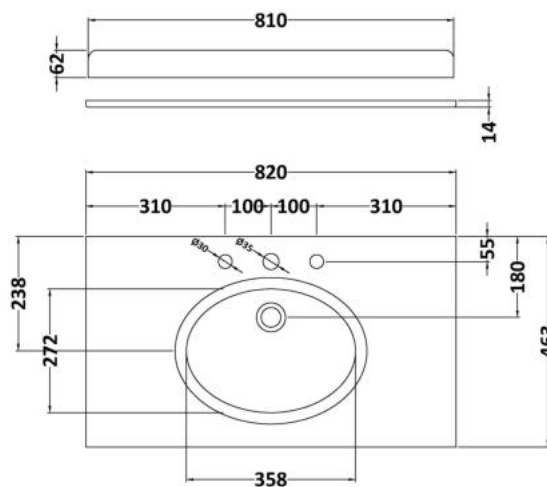

### Packaging Dimensions

Height (mm):	895
Width (mm):	810
Depth (mm):	480
Gross Weight (kg):	29.5

### Outer Box Dimensions (If Applicable)

Height (mm):	
Width (mm):	
Depth (mm):	
Gross Weight (kg):	
Barcode:	5055275812839

### Product Dimensions

Height (mm):	268
Width (mm):	820
Depth (mm):	463
Nett Weight (kg):	18

### Packaging Dimensions

Height (mm):	310
Width (mm):	900
Depth (mm):	550
Gross Weight (kg):	18.5