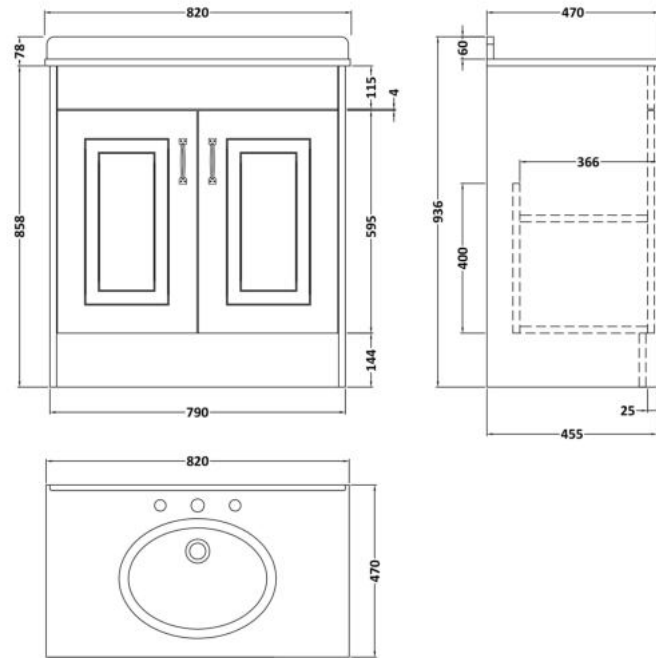

Sales Code: YOR130

Description: 800 2-Door F/S Unit With Marble Top 3Th

Packaging Details

Barcode: 5056462619552

Sales Code: OLF105

Description: 800 2-Door Floor Standing Unit

Product Dimensions

Height (mm):	858
Width (mm):	790
Depth (mm):	455
Nett Weight (kg):	29.5

Packaging Dimensions

Height (mm):	895
Width (mm):	810
Depth (mm):	480
Gross Weight (kg):	29.5

Packaging Data

Box Colour:	Brown Cardboard Box
Box Qty:	1
Label Size:	100 x 50
Label Colour:	White Label
Label Qty:	2

Outer Box Dimensions (If Applicable)

Height (mm):	
Width (mm):	
Depth (mm):	
Gross Weight (kg):	
Barcode:	5055275812839

Product Details

Country of Origin:	United Kingdom
Fitting Instruction:	No
CE Certification:	N/A
FSC Certified Materials:	Yes
Colour:	White Ash
Construction Method:	Cam & Wood Dowel
Construction Type:	Rigid
Cabinet Finish:	MFC Textured Woodgrain
Fascia Finish:	Mdf Vinyl Textured Woodgrain
Cabinet Thickness (mm):	18
Fascia Thickness (mm):	18
Drawer Included:	No
Drawer Type:	Not Applicable
No of Shelves:	1
Hinge Type:	110 Degree Inset Clip-On S/C
Hinge Included:	Yes
Adjustable Legs:	No
Fixings Included:	No
Handle Style:	Traditional
Waste Shroud:	No
Handle Included:	Yes
Handle Type:	Strap

Sales Code: LOM230

Description: 800 Single Bowl Marble Top 3Th

Product Dimensions

Height (mm):	268
Width (mm):	820
Depth (mm):	463
Nett Weight (kg):	18

Packaging Dimensions

Height (mm):	310
Width (mm):	900
Depth (mm):	550
Gross Weight (kg):	18.5