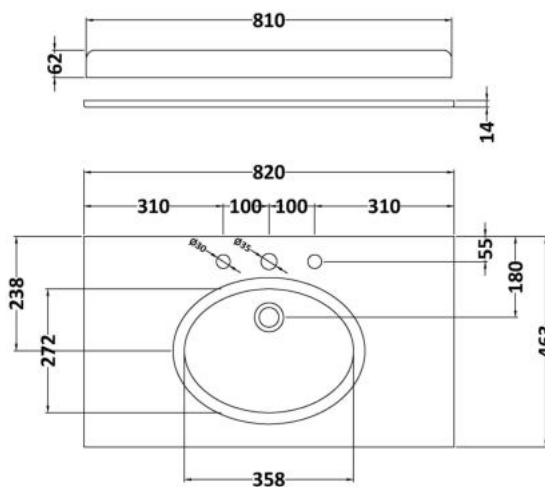

Packaging Dimensions

Height (mm):	895
Width (mm):	810
Depth (mm):	480
Gross Weight (kg):	29.5

Packaging Data

Box Colour:	Brown Cardboard Box
Box Qty:	1
Label Size:	100 x 50
Label Colour:	White Label
Label Qty:	2

Outer Box Dimensions (If Applicable)

Height (mm):	
Width (mm):	
Depth (mm):	
Gross Weight (kg):	
Barcode:	5055275812839

Product Details

Country of Origin:	United Kingdom
Fitting Instruction:	No
CE Certification:	N/A
FSC Certified Materials:	Yes
Colour:	White Ash
Construction Method:	Cam & Wood Dowel
Construction Type:	Rigid
Cabinet Finish:	MFC Textured Woodgrain
Fascia Finish:	Mdf Vinyl Textured Woodgrain
Cabinet Thickness (mm):	18
Fascia Thickness (mm):	18
Drawer Included:	No
Drawer Type:	Not Applicable
No of Shelves:	1
Hinge Type:	110 Degree Inset Clip-On S/C
Hinge Included:	Yes
Adjustable Legs:	No
Fixings Included:	No
Handle Style:	Traditional
Waste Shroud:	No
Handle Included:	Yes
Handle Type:	Strap

Sales Code: LOM230

Description: 800 Single Bowl Marble Top 3Th

Product Dimensions

Height (mm):	268
Width (mm):	820
Depth (mm):	463
Nett Weight (kg):	18

Packaging Dimensions

Height (mm):	310
Width (mm):	900
Depth (mm):	550
Gross Weight (kg):	18.5

Packaging Data

Box Colour:	White Cardboard Box
Box Qty:	1
Label Size:	100 x 50
Label Colour:	White Label
Label Qty:	2

Outer Box Dimensions (If Applicable)

Height (mm):	
Width (mm):	
Depth (mm):	
Gross Weight (kg):	
Barcode:	5056211819059