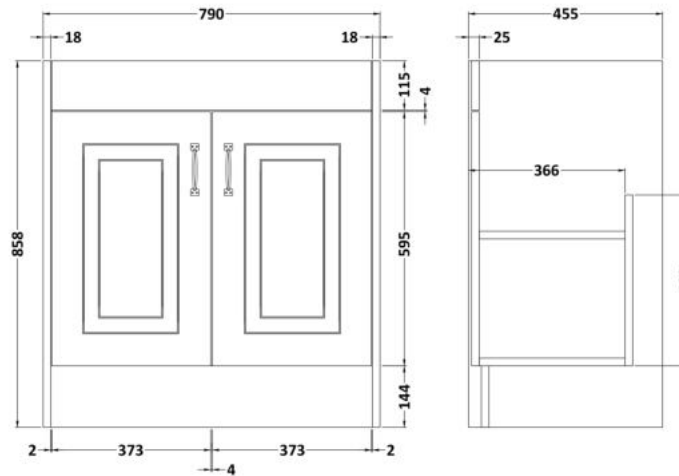

Sales Code: YOR130

Description: 800 2-Door F/S Unit With Marble Top 3Th

Packaging Details

Barcode: 5056462619552

Sales Code: OLF105

Description: 800 2-Door Floor Standing Unit

Product Dimensions

Height (mm):	858
Width (mm):	790
Depth (mm):	455
Nett Weight (kg):	29.5

Packaging Dimensions

Height (mm):	895
Width (mm):	810
Depth (mm):	480
Gross Weight (kg):	29.5

Packaging Data

Box Colour:	Brown Cardboard Box
Box Qty:	1
Label Size:	100 x 50
Label Colour:	White Label
Label Qty:	2

Outer Box Dimensions (If Applicable)

Height (mm):	
Width (mm):	
Depth (mm):	
Gross Weight (kg):	
Barcode:	5055275812839

Product Details

Country of Origin:	United Kingdom
Fitting Instruction:	No
CE Certification:	N/A
FSC Certified Materials:	Yes
Colour:	White Ash
Construction Method:	Cam & Wood Dowel
Construction Type:	Rigid
Cabinet Finish:	MFC Textured Woodgrain
Fascia Finish:	Mdf Vinyl Textured Woodgrain
Cabinet Thickness (mm):	18
Fascia Thickness (mm):	18
Drawer Included:	No
Drawer Type:	Not Applicable
No of Shelves:	1
Hinge Type:	110 Degree Inset Clip-On S/C
Hinge Included:	Yes
Adjustable Legs:	No
Fixings Included:	No
Handle Style:	Traditional
Waste Shroud:	No
Handle Included:	Yes
Handle Type:	Strap

Sales Code: LOM230

Description: 800 Single Bowl Marble Top 3Th

Product Dimensions

Height (mm):	268
Width (mm):	820
Depth (mm):	463
Nett Weight (kg):	18

Packaging Dimensions

Height (mm):	310
Width (mm):	900
Depth (mm):	550
Gross Weight (kg):	18.5