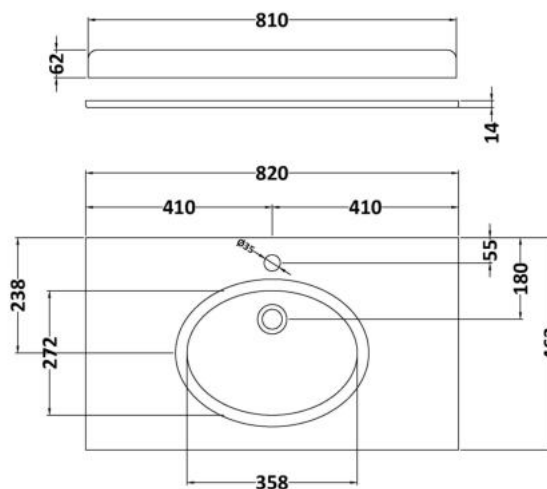

### Product Dimensions

Height (mm):	858
Width (mm):	790
Depth (mm):	455
Nett Weight (kg):	29.5

### Packaging Dimensions

Height (mm):	895
Width (mm):	810
Depth (mm):	480
Gross Weight (kg):	29.5

### Outer Box Dimensions (If Applicable)

Height (mm):	
Width (mm):	
Depth (mm):	
Gross Weight (kg):	
Barcode:	5055275812839

### Product Dimensions

Height (mm):	268
Width (mm):	820
Depth (mm):	463
Nett Weight (kg):	18