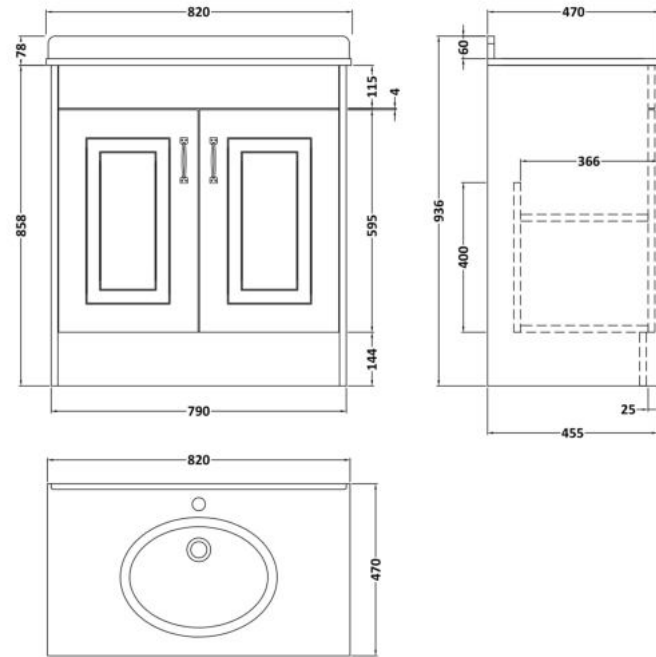

Sales Code: YOR129

Description: 800 2-Door F/S Unit With Marble Top 1Th

Packaging Details

Barcode: 5056462619880