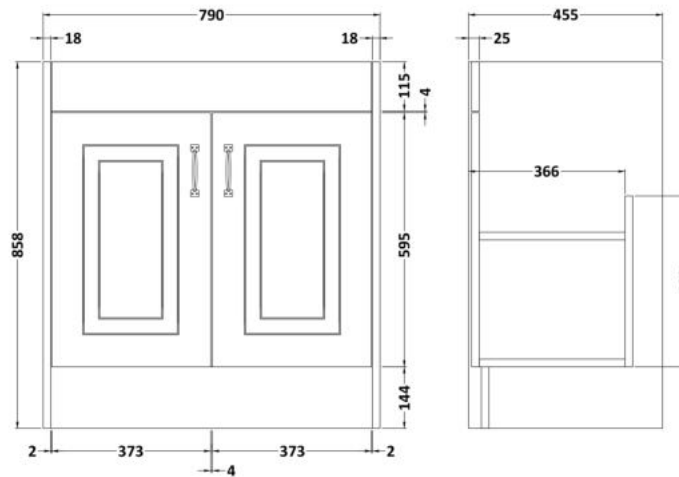

### Product Dimensions

Height (mm):	858
Width (mm):	790
Depth (mm):	455
Nett Weight (kg):	29.5

### Packaging Dimensions

Height (mm):	895
Width (mm):	810
Depth (mm):	480
Gross Weight (kg):	29.5

### Product Dimensions

Height (mm):	268
Width (mm):	820
Depth (mm):	463
Nett Weight (kg):	18

### Packaging Dimensions

Height (mm):	310
Width (mm):	900
Depth (mm):	550
Gross Weight (kg):	18.5