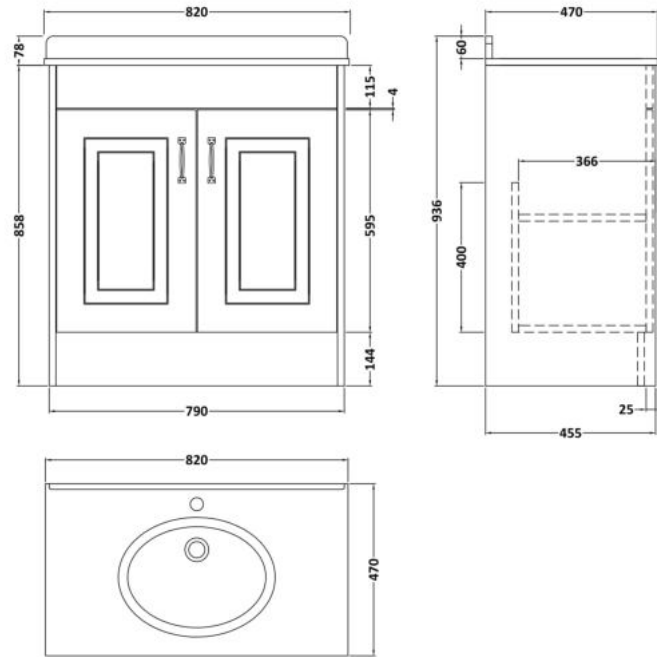

Sales Code: YOR128

Description: 800 2-Door F/S Unit With Marble Top 1Th

Packaging Details

Barcode: 5056462619705