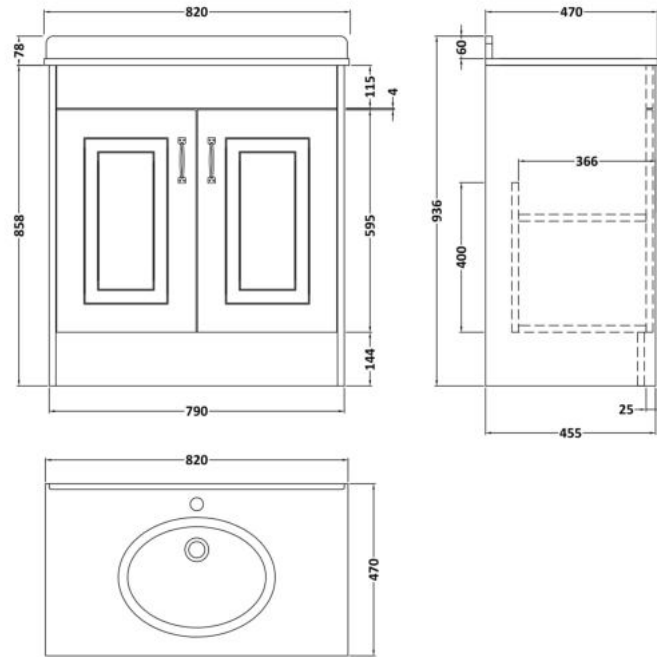

Sales Code: YOR127

Description: 800 2-Door F/S Unit With Marble Top 1Th

Packaging Details

Barcode: 5056462619521

Sales Code: OLF105

Description: 800 2-Door Floor Standing Unit

Product Dimensions

Height (mm):	858
Width (mm):	790
Depth (mm):	455
Nett Weight (kg):	29.5

Packaging Dimensions

Height (mm):	895
Width (mm):	810
Depth (mm):	480
Gross Weight (kg):	29.5

Packaging Data

Box Colour:	Brown Cardboard Box
Box Qty:	1
Label Size:	100 x 50
Label Colour:	White Label
Label Qty:	2

Outer Box Dimensions (If Applicable)

Height (mm):	
Width (mm):	
Depth (mm):	
Gross Weight (kg):	
Barcode:	5055275812839

Product Details

Country of Origin:	United Kingdom
Fitting Instruction:	No
CE Certification:	N/A
FSC Certified Materials:	Yes
Colour:	White Ash
Construction Method:	Cam & Wood Dowel
Construction Type:	Rigid
Cabinet Finish:	MFC Textured Woodgrain
Fascia Finish:	Mdf Vinyl Textured Woodgrain
Cabinet Thickness (mm):	18
Fascia Thickness (mm):	18
Drawer Included:	No
Drawer Type:	Not Applicable
No of Shelves:	1
Hinge Type:	110 Degree Inset Clip-On S/C
Hinge Included:	Yes
Adjustable Legs:	No
Fixings Included:	No
Handle Style:	Traditional
Waste Shroud:	No
Handle Included:	Yes
Handle Type:	Strap

Sales Code: LOM227

Description: 800 Single Bowl Marble Top 1Th

Product Dimensions

Height (mm):	268
Width (mm):	820
Depth (mm):	463
Nett Weight (kg):	18

Packaging Dimensions

Height (mm):	310
Width (mm):	900
Depth (mm):	550
Gross Weight (kg):	18.5