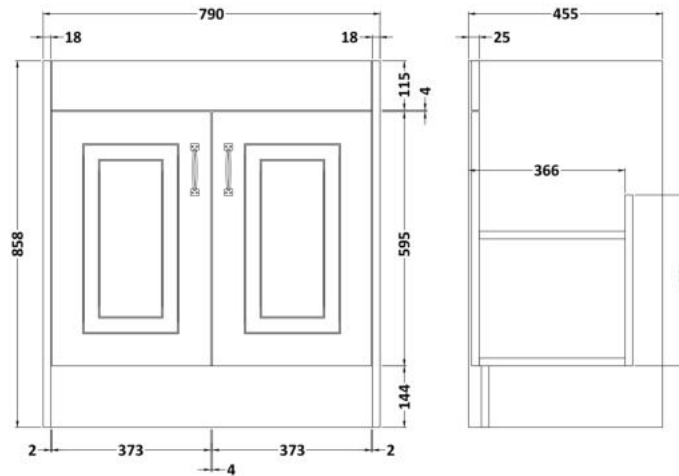

Sales Code: YOR127

Description: 800 2-Door F/S Unit With Marble Top 1Th

Packaging Details

Barcode: 5056462619521

Sales Code: OLF105

Description: 800 2-Door Floor Standing Unit

Product Dimensions

Height (mm):	858
Width (mm):	790
Depth (mm):	455
Nett Weight (kg):	29.5

Packaging Dimensions

Height (mm):	895
Width (mm):	810
Depth (mm):	480
Gross Weight (kg):	29.5

Packaging Data

Box Colour:	Brown Cardboard Box
Box Qty:	1
Label Size:	100 x 50
Label Colour:	White Label
Label Qty:	2

Outer Box Dimensions (If Applicable)

Height (mm):	
Width (mm):	
Depth (mm):	
Gross Weight (kg):	
Barcode:	5055275812839

Product Details

Country of Origin:	United Kingdom
Fitting Instruction:	No
CE Certification:	N/A
FSC Certified Materials:	Yes
Colour:	White Ash
Construction Method:	Cam & Wood Dowel
Construction Type:	Rigid
Cabinet Finish:	MFC Textured Woodgrain
Fascia Finish:	Mdf Vinyl Textured Woodgrain
Cabinet Thickness (mm):	18
Fascia Thickness (mm):	18
Drawer Included:	No
Drawer Type:	Not Applicable
No of Shelves:	1
Hinge Type:	110 Degree Inset Clip-On S/C
Hinge Included:	Yes
Adjustable Legs:	No
Fixings Included:	No
Handle Style:	Traditional
Waste Shroud:	No
Handle Included:	Yes
Handle Type:	Strap

Sales Code: LOM227

Description: 800 Single Bowl Marble Top 1Th

Product Dimensions

Height (mm):	268
Width (mm):	820
Depth (mm):	463
Nett Weight (kg):	18

Packaging Dimensions

Height (mm):	310
Width (mm):	900
Depth (mm):	550
Gross Weight (kg):	18.5