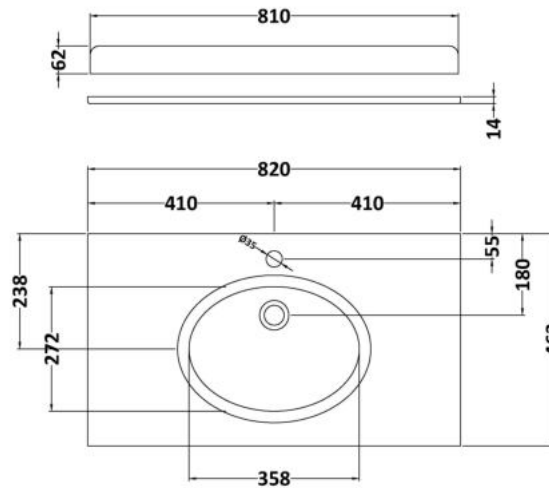

Packaging Dimensions

Height (mm):	895
Width (mm):	810
Depth (mm):	480
Gross Weight (kg):	29.5

Packaging Data

Box Colour:	Brown Cardboard Box
Box Qty:	1
Label Size:	100 x 50
Label Colour:	White Label
Label Qty:	2

Outer Box Dimensions (If Applicable)

Height (mm):	
Width (mm):	
Depth (mm):	
Gross Weight (kg):	
Barcode:	5055275812839

Product Details

Country of Origin:	United Kingdom
Fitting Instruction:	No
CE Certification:	N/A
FSC Certified Materials:	Yes
Colour:	White Ash
Construction Method:	Cam & Wood Dowel
Construction Type:	Rigid
Cabinet Finish:	MFC Textured Woodgrain
Fascia Finish:	Mdf Vinyl Textured Woodgrain
Cabinet Thickness (mm):	18
Fascia Thickness (mm):	18
Drawer Included:	No
Drawer Type:	Not Applicable
No of Shelves:	1
Hinge Type:	110 Degree Inset Clip-On S/C
Hinge Included:	Yes
Adjustable Legs:	No
Fixings Included:	No
Handle Style:	Traditional
Waste Shroud:	No
Handle Included:	Yes
Handle Type:	Strap

Sales Code: LOM227

Description: 800 Single Bowl Marble Top 1Th

Product Dimensions

Height (mm):	268
Width (mm):	820
Depth (mm):	463
Nett Weight (kg):	18

Packaging Dimensions

Height (mm):	310
Width (mm):	900
Depth (mm):	550
Gross Weight (kg):	18.5

Packaging Data

Box Colour:	White Cardboard Box
Box Qty:	1
Label Size:	100 x 50
Label Colour:	White Label
Label Qty:	2

Outer Box Dimensions (If Applicable)

Height (mm):	
Width (mm):	
Depth (mm):	
Gross Weight (kg):	
Barcode:	5056211819028