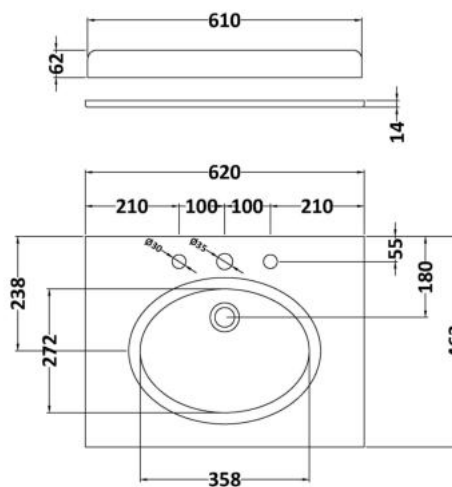

Packaging Dimensions

Height (mm):	895
Width (mm):	610
Depth (mm):	480
Gross Weight (kg):	25

Packaging Data

Box Colour:	Brown Cardboard Box
Box Qty:	1
Label Size:	100 x 50
Label Colour:	White Label
Label Qty:	2

Outer Box Dimensions (If Applicable)

Height (mm):	
Width (mm):	
Depth (mm):	
Gross Weight (kg):	
Barcode:	5055275812808

Product Details

Country of Origin:	United Kingdom
Fitting Instruction:	No
CE Certification:	N/A
FSC Certified Materials:	Yes
Colour:	White Ash
Construction Method:	Cam & Wood Dowel
Construction Type:	Rigid
Cabinet Finish:	MFC Textured Woodgrain
Fascia Finish:	Mdf Vinyl Textured Woodgrain
Cabinet Thickness (mm):	18
Fascia Thickness (mm):	18
Drawer Included:	No
Drawer Type:	Not Applicable
No of Shelves:	1
Hinge Type:	110 Degree Inset Clip-On S/C
Hinge Included:	Yes
Adjustable Legs:	No
Fixings Included:	Yes
Handle Style:	Traditional
Waste Shroud:	No
Handle Included:	Yes, Supplied
Handle Type:	Strap

Sales Code: LOM226

Description: 600 Single Bowl Marble Top 3Th

Product Dimensions

Height (mm):	268
Width (mm):	620
Depth (mm):	463
Nett Weight (kg):	13.5

Packaging Dimensions

Height (mm):	310
Width (mm):	700
Depth (mm):	550
Gross Weight (kg):	14

Packaging Data

Box Colour:	White Cardboard Box
Box Qty:	1
Label Size:	100 x 50
Label Colour:	White Label
Label Qty:	2

Outer Box Dimensions (If Applicable)

Height (mm):	
Width (mm):	
Depth (mm):	
Gross Weight (kg):	
Barcode:	5056211819011