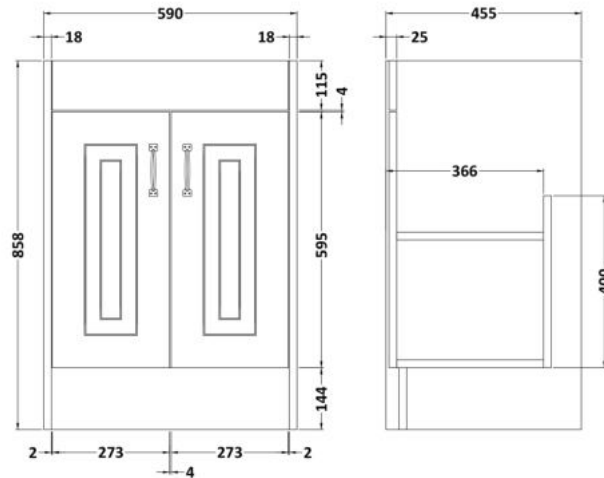

Sales Code: YOR126

Description: 600 2-Door F/S Unit With Marble Top 3Th

Packaging Details

Barcode: 5056462619859

Sales Code: OLF103

Description: 600 2-Door Floor Standing Unit

Product Dimensions

Height (mm):	858
Width (mm):	590
Depth (mm):	455
Nett Weight (kg):	25

Packaging Dimensions

Height (mm):	895
Width (mm):	610
Depth (mm):	480
Gross Weight (kg):	25

Packaging Data

Box Colour:	Brown Cardboard Box
Box Qty:	1
Label Size:	100 x 50
Label Colour:	White Label
Label Qty:	2

Outer Box Dimensions (If Applicable)

Height (mm):	
Width (mm):	
Depth (mm):	
Gross Weight (kg):	
Barcode:	5055275812808

Product Details

Country of Origin:	United Kingdom
Fitting Instruction:	No
CE Certification:	N/A
FSC Certified Materials:	Yes
Colour:	White Ash
Construction Method:	Cam & Wood Dowel
Construction Type:	Rigid
Cabinet Finish:	MFC Textured Woodgrain
Fascia Finish:	Mdf Vinyl Textured Woodgrain
Cabinet Thickness (mm):	18
Fascia Thickness (mm):	18
Drawer Included:	No
Drawer Type:	Not Applicable
No of Shelves:	1
Hinge Type:	110 Degree Inset Clip-On S/C
Hinge Included:	Yes
Adjustable Legs:	No
Fixings Included:	Yes
Handle Style:	Traditional
Waste Shroud:	No
Handle Included:	Yes, Supplied
Handle Type:	Strap

Sales Code: LOM226

Description: 600 Single Bowl Marble Top 3Th

Product Dimensions

Height (mm):	268
Width (mm):	620
Depth (mm):	463
Nett Weight (kg):	13.5

Packaging Dimensions

Height (mm):	310
Width (mm):	700
Depth (mm):	550
Gross Weight (kg):	14