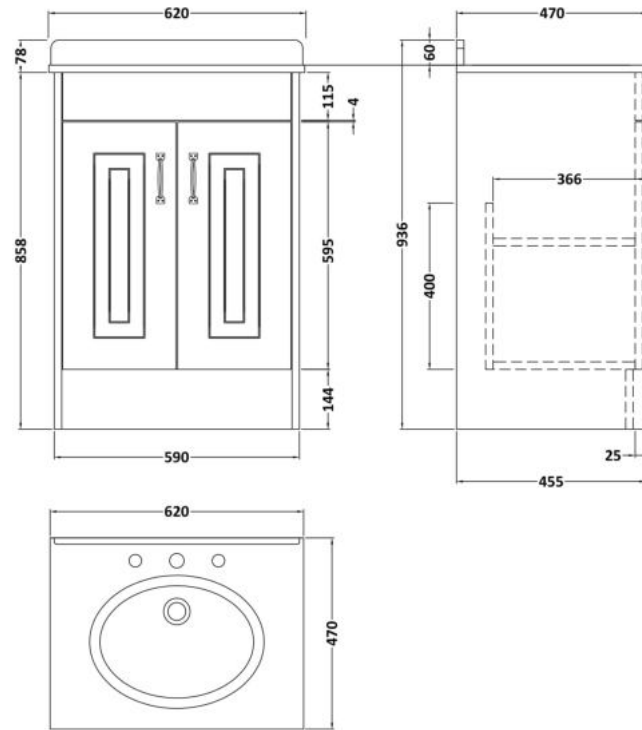

Sales Code: YOR126

Description: 600 2-Door F/S Unit With Marble Top 3Th

Packaging Details

Barcode: 5056462619859

Sales Code: OLF103

Description: 600 2-Door Floor Standing Unit

Product Dimensions

Height (mm):	858
Width (mm):	590
Depth (mm):	455
Nett Weight (kg):	25

Packaging Dimensions

Height (mm):	895
Width (mm):	610
Depth (mm):	480
Gross Weight (kg):	25

Packaging Data

Box Colour:	Brown Cardboard Box
Box Qty:	1
Label Size:	100 x 50
Label Colour:	White Label
Label Qty:	2

Outer Box Dimensions (If Applicable)

Height (mm):	
Width (mm):	
Depth (mm):	
Gross Weight (kg):	
Barcode:	5055275812808

Product Details

Country of Origin:	United Kingdom
Fitting Instruction:	No
CE Certification:	N/A
FSC Certified Materials:	Yes
Colour:	White Ash
Construction Method:	Cam & Wood Dowel
Construction Type:	Rigid
Cabinet Finish:	MFC Textured Woodgrain
Fascia Finish:	Mdf Vinyl Textured Woodgrain
Cabinet Thickness (mm):	18
Fascia Thickness (mm):	18
Drawer Included:	No
Drawer Type:	Not Applicable
No of Shelves:	1
Hinge Type:	110 Degree Inset Clip-On S/C
Hinge Included:	Yes
Adjustable Legs:	No
Fixings Included:	Yes
Handle Style:	Traditional
Waste Shroud:	No
Handle Included:	Yes, Supplied
Handle Type:	Strap

Sales Code: LOM226

Description: 600 Single Bowl Marble Top 3Th

Product Dimensions

Height (mm):	268
Width (mm):	620
Depth (mm):	463
Nett Weight (kg):	13.5

Packaging Dimensions

Height (mm):	310
Width (mm):	700
Depth (mm):	550
Gross Weight (kg):	14