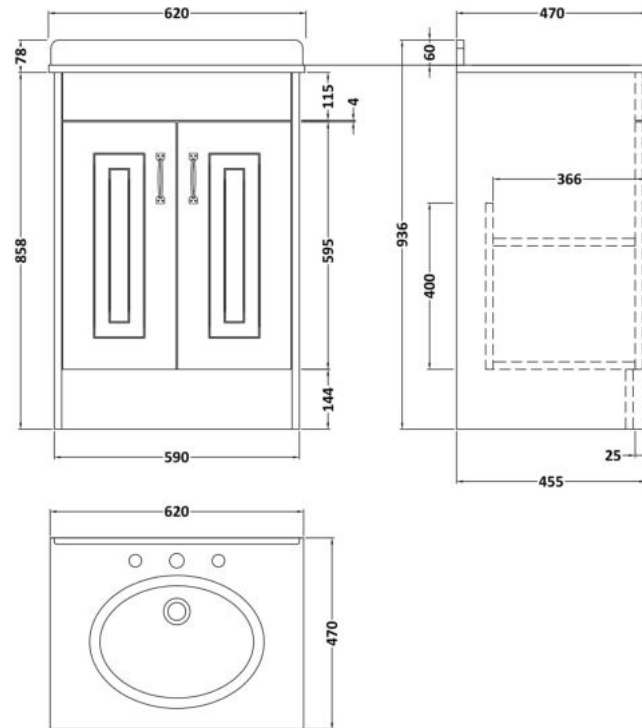

Sales Code: YOR125

Description: 600 2-Door F/S Unit With Marble Top 3Th

Packaging Details

Barcode: 5056462619675

Sales Code: OLF103

Description: 600 2-Door Floor Standing Unit

Product Dimensions

Height (mm):	858
Width (mm):	590
Depth (mm):	455
Nett Weight (kg):	25

Packaging Dimensions

Height (mm):	895
Width (mm):	610
Depth (mm):	480
Gross Weight (kg):	25

Packaging Data

Box Colour:	Brown Cardboard Box
Box Qty:	1
Label Size:	100 x 50
Label Colour:	White Label
Label Qty:	2

Outer Box Dimensions (If Applicable)

Height (mm):	
Width (mm):	
Depth (mm):	
Gross Weight (kg):	
Barcode:	5055275812808

Product Details

Country of Origin:	United Kingdom
Fitting Instruction:	No
CE Certification:	N/A
FSC Certified Materials:	Yes
Colour:	White Ash
Construction Method:	Cam & Wood Dowel
Construction Type:	Rigid
Cabinet Finish:	MFC Textured Woodgrain
Fascia Finish:	Mdf Vinyl Textured Woodgrain
Cabinet Thickness (mm):	18
Fascia Thickness (mm):	18
Drawer Included:	No
Drawer Type:	Not Applicable
No of Shelves:	1
Hinge Type:	110 Degree Inset Clip-On S/C
Hinge Included:	Yes
Adjustable Legs:	No
Fixings Included:	Yes
Handle Style:	Traditional
Waste Shroud:	No
Handle Included:	Yes, Supplied
Handle Type:	Strap

Sales Code: LOM225

Description: 600 Single Bowl Marble Top 3Th

Product Dimensions

Height (mm):	268
Width (mm):	620
Depth (mm):	463
Nett Weight (kg):	13.5

Packaging Dimensions

Height (mm):	310
Width (mm):	700
Depth (mm):	550
Gross Weight (kg):	14