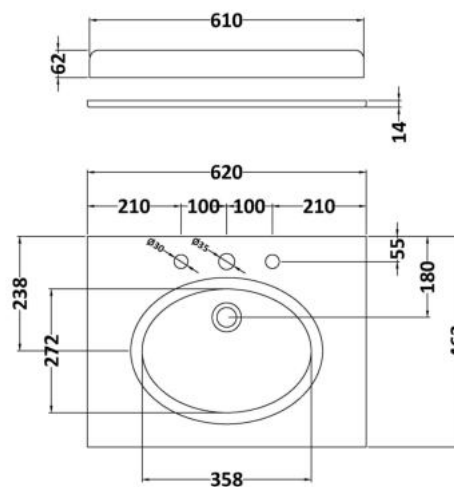

Packaging Dimensions

Height (mm):	895
Width (mm):	610
Depth (mm):	480
Gross Weight (kg):	25

Packaging Data

Box Colour:	Brown Cardboard Box
Box Qty:	1
Label Size:	100 x 50
Label Colour:	White Label
Label Qty:	2

Outer Box Dimensions (If Applicable)

Height (mm):	
Width (mm):	
Depth (mm):	
Gross Weight (kg):	
Barcode:	5055275812808

Product Details

Country of Origin:	United Kingdom
Fitting Instruction:	No
CE Certification:	N/A
FSC Certified Materials:	Yes
Colour:	White Ash
Construction Method:	Cam & Wood Dowel
Construction Type:	Rigid
Cabinet Finish:	MFC Textured Woodgrain
Fascia Finish:	Mdf Vinyl Textured Woodgrain
Cabinet Thickness (mm):	18
Fascia Thickness (mm):	18
Drawer Included:	No
Drawer Type:	Not Applicable
No of Shelves:	1
Hinge Type:	110 Degree Inset Clip-On S/C
Hinge Included:	Yes
Adjustable Legs:	No
Fixings Included:	Yes
Handle Style:	Traditional
Waste Shroud:	No
Handle Included:	Yes, Supplied
Handle Type:	Strap

Sales Code: LOM225

Description: 600 Single Bowl Marble Top 3Th

Product Dimensions

Height (mm):	268
Width (mm):	620
Depth (mm):	463
Nett Weight (kg):	13.5

Packaging Dimensions

Height (mm):	310
Width (mm):	700
Depth (mm):	550
Gross Weight (kg):	14

Packaging Data

Box Colour:	White Cardboard Box
Box Qty:	1
Label Size:	100 x 50
Label Colour:	White Label
Label Qty:	2

Outer Box Dimensions (If Applicable)

Height (mm):	
Width (mm):	
Depth (mm):	
Gross Weight (kg):	
Barcode:	5056211819004