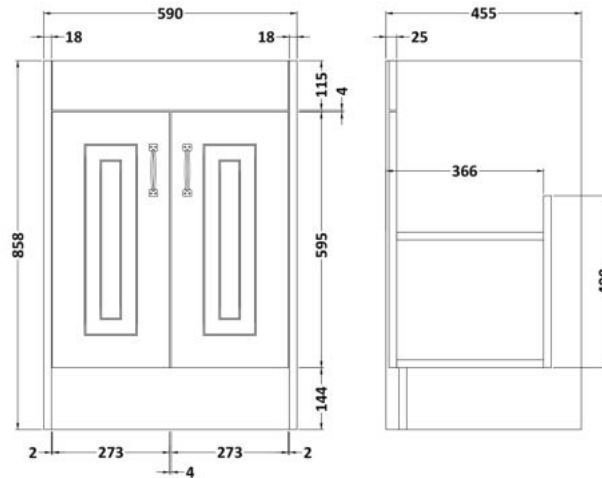

Sales Code: YOR125

Description: 600 2-Door F/S Unit With Marble Top 3Th

Packaging Details

Barcode: 5056462619675

Sales Code: OLF103

Description: 600 2-Door Floor Standing Unit

Product Dimensions

Height (mm):	858
Width (mm):	590
Depth (mm):	455
Nett Weight (kg):	25

Packaging Dimensions

Height (mm):	895
Width (mm):	610
Depth (mm):	480
Gross Weight (kg):	25

Packaging Data

Box Colour:	Brown Cardboard Box
Box Qty:	1
Label Size:	100 x 50
Label Colour:	White Label
Label Qty:	2

Outer Box Dimensions (If Applicable)

Height (mm):	
Width (mm):	
Depth (mm):	
Gross Weight (kg):	
Barcode:	5055275812808

Product Details

Country of Origin:	United Kingdom
Fitting Instruction:	No
CE Certification:	N/A
FSC Certified Materials:	Yes
Colour:	White Ash
Construction Method:	Cam & Wood Dowel
Construction Type:	Rigid
Cabinet Finish:	MFC Textured Woodgrain
Fascia Finish:	Mdf Vinyl Textured Woodgrain
Cabinet Thickness (mm):	18
Fascia Thickness (mm):	18
Drawer Included:	No
Drawer Type:	Not Applicable
No of Shelves:	1
Hinge Type:	110 Degree Inset Clip-On S/C
Hinge Included:	Yes
Adjustable Legs:	No
Fixings Included:	Yes
Handle Style:	Traditional
Waste Shroud:	No
Handle Included:	Yes, Supplied
Handle Type:	Strap

Sales Code: LOM225

Description: 600 Single Bowl Marble Top 3Th

Product Dimensions

Height (mm):	268
Width (mm):	620
Depth (mm):	463
Nett Weight (kg):	13.5

Packaging Dimensions

Height (mm):	310
Width (mm):	700
Depth (mm):	550
Gross Weight (kg):	14