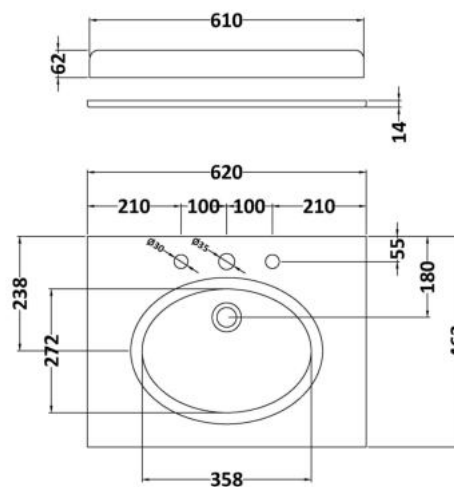

### Product Dimensions

Height (mm):	858
Width (mm):	590
Depth (mm):	455
Nett Weight (kg):	25

### Packaging Dimensions

Height (mm):	895
Width (mm):	610
Depth (mm):	480
Gross Weight (kg):	25

### Outer Box Dimensions (If Applicable)

Height (mm):	
Width (mm):	
Depth (mm):	
Gross Weight (kg):	
Barcode:	5055275812808

### Product Dimensions

Height (mm):	268
Width (mm):	620
Depth (mm):	463
Nett Weight (kg):	13.5