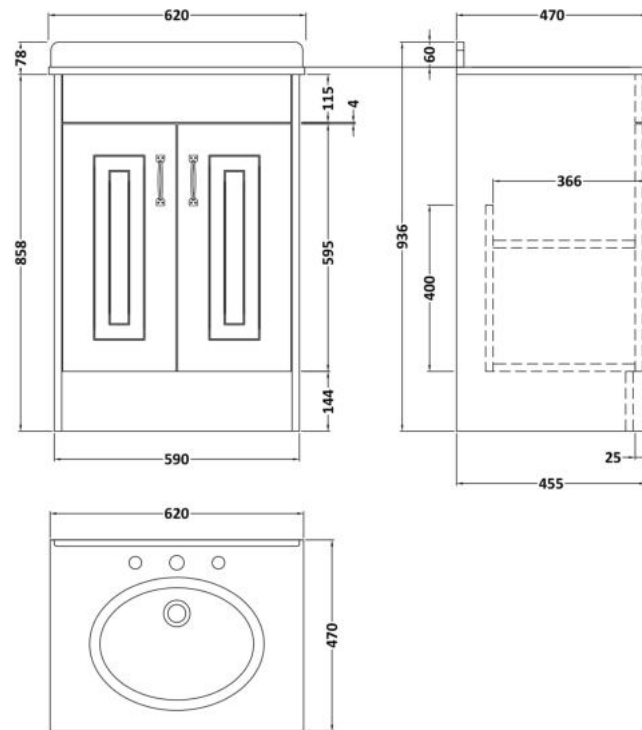

Sales Code: YOR124

Description: 600 2-Door F/S Unit With Marble Top 3Th

Packaging Details

Barcode: 5056462619491