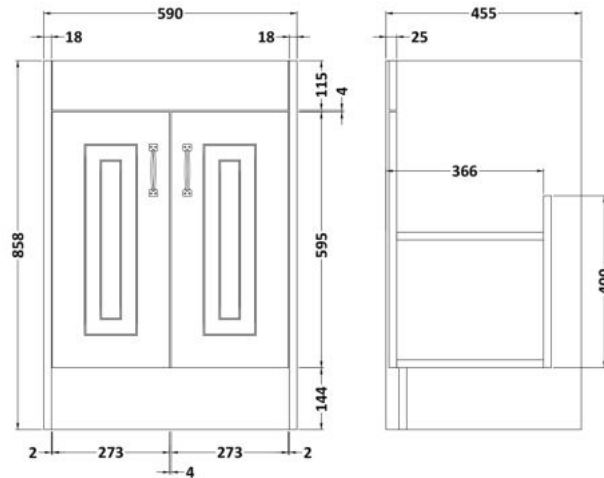

### Product Dimensions

Height (mm):	858
Width (mm):	590
Depth (mm):	455
Nett Weight (kg):	25

### Packaging Dimensions

Height (mm):	895
Width (mm):	610
Depth (mm):	480
Gross Weight (kg):	25

### Product Dimensions

Height (mm):	268
Width (mm):	620
Depth (mm):	463
Nett Weight (kg):	13.5

### Packaging Dimensions

Height (mm):	310
Width (mm):	700
Depth (mm):	550
Gross Weight (kg):	14