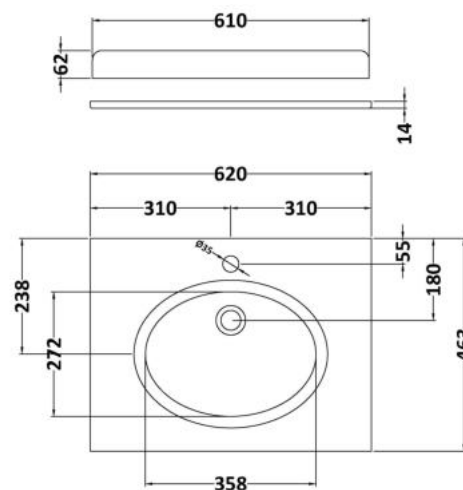

Packaging Dimensions

Height (mm):	895
Width (mm):	610
Depth (mm):	480
Gross Weight (kg):	25

Packaging Data

Box Colour:	Brown Cardboard Box
Box Qty:	1
Label Size:	100 x 50
Label Colour:	White Label
Label Qty:	2

Outer Box Dimensions (If Applicable)

Height (mm):	
Width (mm):	
Depth (mm):	
Gross Weight (kg):	
Barcode:	5055275812808

Product Details

Country of Origin:	United Kingdom
Fitting Instruction:	No
CE Certification:	N/A
FSC Certified Materials:	Yes
Colour:	White Ash
Construction Method:	Cam & Wood Dowel
Construction Type:	Rigid
Cabinet Finish:	MFC Textured Woodgrain
Fascia Finish:	Mdf Vinyl Textured Woodgrain
Cabinet Thickness (mm):	18
Fascia Thickness (mm):	18
Drawer Included:	No
Drawer Type:	Not Applicable
No of Shelves:	1
Hinge Type:	110 Degree Inset Clip-On S/C
Hinge Included:	Yes
Adjustable Legs:	No
Fixings Included:	Yes
Handle Style:	Traditional
Waste Shroud:	No
Handle Included:	Yes, Supplied
Handle Type:	Strap

Sales Code: LOM223

Description: 600 Single Bowl Marble Top 1Th

Product Dimensions

Height (mm):	268
Width (mm):	620
Depth (mm):	463
Nett Weight (kg):	13.5

Packaging Dimensions

Height (mm):	310
Width (mm):	700
Depth (mm):	550
Gross Weight (kg):	14

Packaging Data

Box Colour:	White Cardboard Box
Box Qty:	1
Label Size:	100 x 50
Label Colour:	White Label
Label Qty:	2

Outer Box Dimensions (If Applicable)

Height (mm):	
Width (mm):	
Depth (mm):	
Gross Weight (kg):	
Barcode:	5056211818984