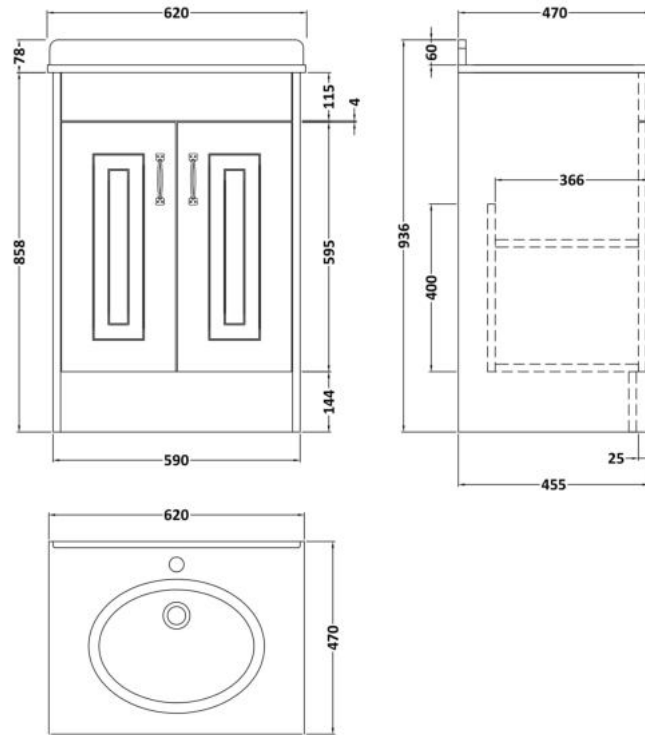

Sales Code: YOR123

Description: 600 2-Door F/S Unit With Marble Top 1Th

Packaging Details

Barcode: 5056462619828

Sales Code: OLF103

Description: 600 2-Door Floor Standing Unit

Product Dimensions

Height (mm):	858
Width (mm):	590
Depth (mm):	455
Nett Weight (kg):	25

Packaging Dimensions

Height (mm):	895
Width (mm):	610
Depth (mm):	480
Gross Weight (kg):	25

Packaging Data

Box Colour:	Brown Cardboard Box
Box Qty:	1
Label Size:	100 x 50
Label Colour:	White Label
Label Qty:	2

Outer Box Dimensions (If Applicable)

Height (mm):	
Width (mm):	
Depth (mm):	
Gross Weight (kg):	
Barcode:	5055275812808

Product Details

Country of Origin:	United Kingdom
Fitting Instruction:	No
CE Certification:	N/A
FSC Certified Materials:	Yes
Colour:	White Ash
Construction Method:	Cam & Wood Dowel
Construction Type:	Rigid
Cabinet Finish:	MFC Textured Woodgrain
Fascia Finish:	Mdf Vinyl Textured Woodgrain
Cabinet Thickness (mm):	18
Fascia Thickness (mm):	18
Drawer Included:	No
Drawer Type:	Not Applicable
No of Shelves:	1
Hinge Type:	110 Degree Inset Clip-On S/C
Hinge Included:	Yes
Adjustable Legs:	No
Fixings Included:	Yes
Handle Style:	Traditional
Waste Shroud:	No
Handle Included:	Yes, Supplied
Handle Type:	Strap

Sales Code: LOM223

Description: 600 Single Bowl Marble Top 1Th

Product Dimensions

Height (mm):	268
Width (mm):	620
Depth (mm):	463
Nett Weight (kg):	13.5

Packaging Dimensions

Height (mm):	310
Width (mm):	700
Depth (mm):	550
Gross Weight (kg):	14