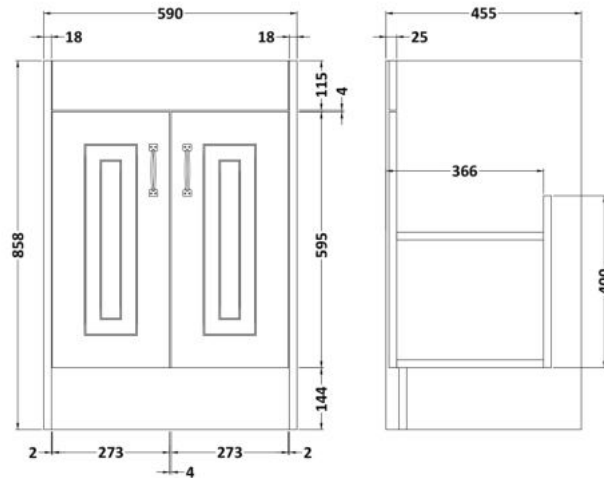

Sales Code: YOR123

Description: 600 2-Door F/S Unit With Marble Top 1Th

Packaging Details

Barcode: 5056462619828

Sales Code: OLF103

Description: 600 2-Door Floor Standing Unit

Product Dimensions

Height (mm):	858
Width (mm):	590
Depth (mm):	455
Nett Weight (kg):	25

Packaging Dimensions

Height (mm):	895
Width (mm):	610
Depth (mm):	480
Gross Weight (kg):	25

Packaging Data

Box Colour:	Brown Cardboard Box
Box Qty:	1
Label Size:	100 x 50
Label Colour:	White Label
Label Qty:	2

Outer Box Dimensions (If Applicable)

Height (mm):	
Width (mm):	
Depth (mm):	
Gross Weight (kg):	
Barcode:	5055275812808

Product Details

Country of Origin:	United Kingdom
Fitting Instruction:	No
CE Certification:	N/A
FSC Certified Materials:	Yes
Colour:	White Ash
Construction Method:	Cam & Wood Dowel
Construction Type:	Rigid
Cabinet Finish:	MFC Textured Woodgrain
Fascia Finish:	Mdf Vinyl Textured Woodgrain
Cabinet Thickness (mm):	18
Fascia Thickness (mm):	18
Drawer Included:	No
Drawer Type:	Not Applicable
No of Shelves:	1
Hinge Type:	110 Degree Inset Clip-On S/C
Hinge Included:	Yes
Adjustable Legs:	No
Fixings Included:	Yes
Handle Style:	Traditional
Waste Shroud:	No
Handle Included:	Yes, Supplied
Handle Type:	Strap

Sales Code: LOM223

Description: 600 Single Bowl Marble Top 1Th

Product Dimensions

Height (mm):	268
Width (mm):	620
Depth (mm):	463
Nett Weight (kg):	13.5

Packaging Dimensions

Height (mm):	310
Width (mm):	700
Depth (mm):	550
Gross Weight (kg):	14