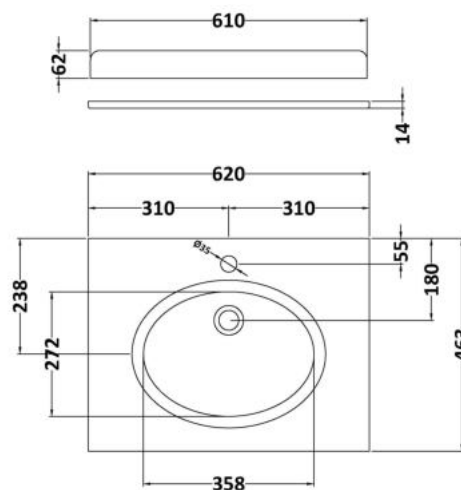

Packaging Dimensions

Height (mm):	895
Width (mm):	610
Depth (mm):	480
Gross Weight (kg):	25

Packaging Data

Box Colour:	Brown Cardboard Box
Box Qty:	1
Label Size:	100 x 50
Label Colour:	White Label
Label Qty:	2

Outer Box Dimensions (If Applicable)

Height (mm):	
Width (mm):	
Depth (mm):	
Gross Weight (kg):	
Barcode:	5055275812808

Product Details

Country of Origin:	United Kingdom
Fitting Instruction:	No
CE Certification:	N/A
FSC Certified Materials:	Yes
Colour:	White Ash
Construction Method:	Cam & Wood Dowel
Construction Type:	Rigid
Cabinet Finish:	MFC Textured Woodgrain
Fascia Finish:	Mdf Vinyl Textured Woodgrain
Cabinet Thickness (mm):	18
Fascia Thickness (mm):	18
Drawer Included:	No
Drawer Type:	Not Applicable
No of Shelves:	1
Hinge Type:	110 Degree Inset Clip-On S/C
Hinge Included:	Yes
Adjustable Legs:	No
Fixings Included:	Yes
Handle Style:	Traditional
Waste Shroud:	No
Handle Included:	Yes, Supplied
Handle Type:	Strap

Sales Code: LOM222

Description: 600 Single Bowl Marble Top 1Th

Product Dimensions

Height (mm):	268
Width (mm):	620
Depth (mm):	463
Nett Weight (kg):	13.5

Packaging Dimensions

Height (mm):	310
Width (mm):	700
Depth (mm):	550
Gross Weight (kg):	14

Packaging Data

Box Colour:	White Cardboard Box
Box Qty:	1
Label Size:	100 x 50
Label Colour:	White Label
Label Qty:	2

Outer Box Dimensions (If Applicable)

Height (mm):	
Width (mm):	
Depth (mm):	
Gross Weight (kg):	
Barcode:	5056211818977