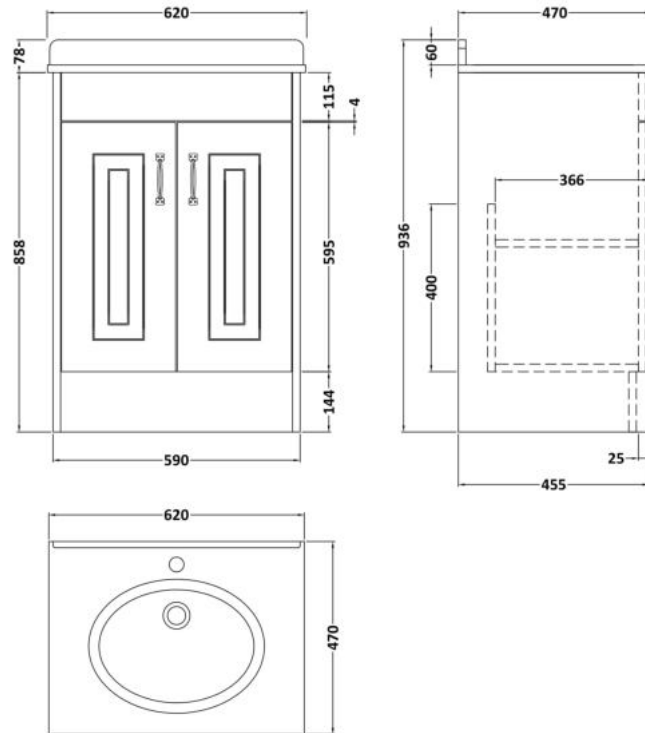

Sales Code: YOR122

Description: 600 2-Door F/S Unit With Marble Top 1Th

Packaging Details

Barcode: 5056462619644

Sales Code: OLF103

Description: 600 2-Door Floor Standing Unit

Product Dimensions

Height (mm):	858
Width (mm):	590
Depth (mm):	455
Nett Weight (kg):	25

Packaging Dimensions

Height (mm):	895
Width (mm):	610
Depth (mm):	480
Gross Weight (kg):	25

Packaging Data

Box Colour:	Brown Cardboard Box
Box Qty:	1
Label Size:	100 x 50
Label Colour:	White Label
Label Qty:	2

Outer Box Dimensions (If Applicable)

Height (mm):	
Width (mm):	
Depth (mm):	
Gross Weight (kg):	
Barcode:	5055275812808

Product Details

Country of Origin:	United Kingdom
Fitting Instruction:	No
CE Certification:	N/A
FSC Certified Materials:	Yes
Colour:	White Ash
Construction Method:	Cam & Wood Dowel
Construction Type:	Rigid
Cabinet Finish:	MFC Textured Woodgrain
Fascia Finish:	Mdf Vinyl Textured Woodgrain
Cabinet Thickness (mm):	18
Fascia Thickness (mm):	18
Drawer Included:	No
Drawer Type:	Not Applicable
No of Shelves:	1
Hinge Type:	110 Degree Inset Clip-On S/C
Hinge Included:	Yes
Adjustable Legs:	No
Fixings Included:	Yes
Handle Style:	Traditional
Waste Shroud:	No
Handle Included:	Yes, Supplied
Handle Type:	Strap

Sales Code: LOM222

Description: 600 Single Bowl Marble Top 1Th

Product Dimensions

Height (mm):	268
Width (mm):	620
Depth (mm):	463
Nett Weight (kg):	13.5

Packaging Dimensions

Height (mm):	310
Width (mm):	700
Depth (mm):	550
Gross Weight (kg):	14