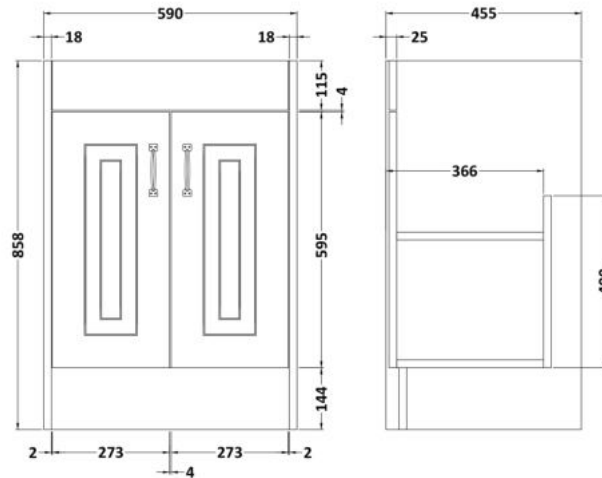

Sales Code: YOR122

Description: 600 2-Door F/S Unit With Marble Top 1Th

Packaging Details

Barcode: 5056462619644

Sales Code: OLF103

Description: 600 2-Door Floor Standing Unit

Product Dimensions

Height (mm):	858
Width (mm):	590
Depth (mm):	455
Nett Weight (kg):	25

Packaging Dimensions

Height (mm):	895
Width (mm):	610
Depth (mm):	480
Gross Weight (kg):	25

Packaging Data

Box Colour:	Brown Cardboard Box
Box Qty:	1
Label Size:	100 x 50
Label Colour:	White Label
Label Qty:	2

Outer Box Dimensions (If Applicable)

Height (mm):	
Width (mm):	
Depth (mm):	
Gross Weight (kg):	
Barcode:	5055275812808

Product Details

Country of Origin:	United Kingdom
Fitting Instruction:	No
CE Certification:	N/A
FSC Certified Materials:	Yes
Colour:	White Ash
Construction Method:	Cam & Wood Dowel
Construction Type:	Rigid
Cabinet Finish:	MFC Textured Woodgrain
Fascia Finish:	Mdf Vinyl Textured Woodgrain
Cabinet Thickness (mm):	18
Fascia Thickness (mm):	18
Drawer Included:	No
Drawer Type:	Not Applicable
No of Shelves:	1
Hinge Type:	110 Degree Inset Clip-On S/C
Hinge Included:	Yes
Adjustable Legs:	No
Fixings Included:	Yes
Handle Style:	Traditional
Waste Shroud:	No
Handle Included:	Yes, Supplied
Handle Type:	Strap

Sales Code: LOM222

Description: 600 Single Bowl Marble Top 1Th

Product Dimensions

Height (mm):	268
Width (mm):	620
Depth (mm):	463
Nett Weight (kg):	13.5

Packaging Dimensions

Height (mm):	310
Width (mm):	700
Depth (mm):	550
Gross Weight (kg):	14