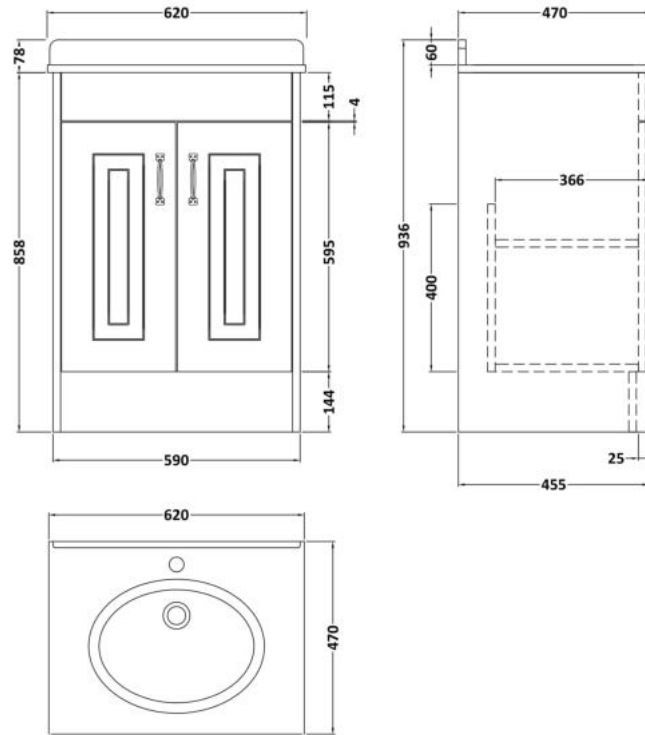

Sales Code: YOR121

Description: 600 2-Door F/S Unit With Marble Top 1Th

Packaging Details

Barcode: 5056462619460

Sales Code: OLF103

Description: 600 2-Door Floor Standing Unit

Product Dimensions

Height (mm):	858
Width (mm):	590
Depth (mm):	455
Nett Weight (kg):	25

Packaging Dimensions

Height (mm):	895
Width (mm):	610
Depth (mm):	480
Gross Weight (kg):	25

Packaging Data

Box Colour:	Brown Cardboard Box
Box Qty:	1
Label Size:	100 x 50
Label Colour:	White Label
Label Qty:	2

Outer Box Dimensions (If Applicable)

Height (mm):	
Width (mm):	
Depth (mm):	
Gross Weight (kg):	
Barcode:	5055275812808

Product Details

Country of Origin:	United Kingdom
Fitting Instruction:	No
CE Certification:	N/A
FSC Certified Materials:	Yes
Colour:	White Ash
Construction Method:	Cam & Wood Dowel
Construction Type:	Rigid
Cabinet Finish:	MFC Textured Woodgrain
Fascia Finish:	Mdf Vinyl Textured Woodgrain
Cabinet Thickness (mm):	18
Fascia Thickness (mm):	18
Drawer Included:	No
Drawer Type:	Not Applicable
No of Shelves:	1
Hinge Type:	110 Degree Inset Clip-On S/C
Hinge Included:	Yes
Adjustable Legs:	No
Fixings Included:	Yes
Handle Style:	Traditional
Waste Shroud:	No
Handle Included:	Yes, Supplied
Handle Type:	Strap

Sales Code: LOM221

Description: 600 Single Bowl Marble Top 1Th

Product Dimensions

Height (mm):	268
Width (mm):	620
Depth (mm):	463
Nett Weight (kg):	13.5

Packaging Dimensions

Height (mm):	310
Width (mm):	700
Depth (mm):	550
Gross Weight (kg):	14