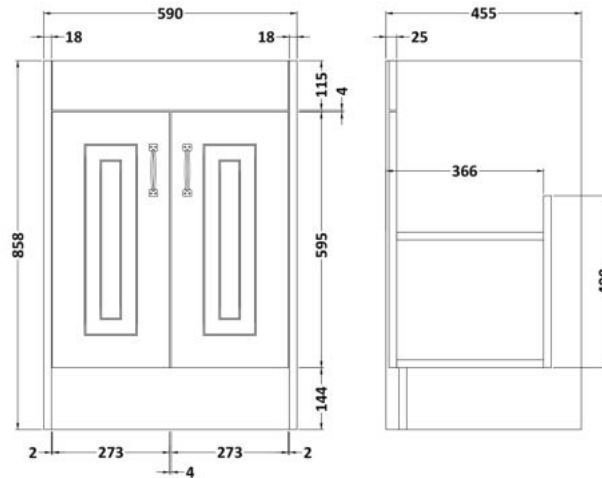

Sales Code: YOR121

Description: 600 2-Door F/S Unit With Marble Top 1Th

Packaging Details

Barcode: 5056462619460

Sales Code: OLF103

Description: 600 2-Door Floor Standing Unit

Product Dimensions

Height (mm):	858
Width (mm):	590
Depth (mm):	455
Nett Weight (kg):	25

Packaging Dimensions

Height (mm):	895
Width (mm):	610
Depth (mm):	480
Gross Weight (kg):	25

Packaging Data

Box Colour:	Brown Cardboard Box
Box Qty:	1
Label Size:	100 x 50
Label Colour:	White Label
Label Qty:	2

Outer Box Dimensions (If Applicable)

Height (mm):	
Width (mm):	
Depth (mm):	
Gross Weight (kg):	
Barcode:	5055275812808

Product Details

Country of Origin:	United Kingdom
Fitting Instruction:	No
CE Certification:	N/A
FSC Certified Materials:	Yes
Colour:	White Ash
Construction Method:	Cam & Wood Dowel
Construction Type:	Rigid
Cabinet Finish:	MFC Textured Woodgrain
Fascia Finish:	Mdf Vinyl Textured Woodgrain
Cabinet Thickness (mm):	18
Fascia Thickness (mm):	18
Drawer Included:	No
Drawer Type:	Not Applicable
No of Shelves:	1
Hinge Type:	110 Degree Inset Clip-On S/C
Hinge Included:	Yes
Adjustable Legs:	No
Fixings Included:	Yes
Handle Style:	Traditional
Waste Shroud:	No
Handle Included:	Yes, Supplied
Handle Type:	Strap

Sales Code: LOM221

Description: 600 Single Bowl Marble Top 1Th

Product Dimensions

Height (mm):	268
Width (mm):	620
Depth (mm):	463
Nett Weight (kg):	13.5

Packaging Dimensions

Height (mm):	310
Width (mm):	700
Depth (mm):	550
Gross Weight (kg):	14