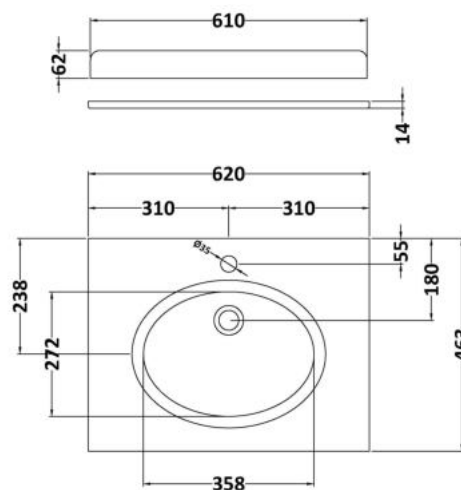

Packaging Dimensions

Height (mm):	895
Width (mm):	610
Depth (mm):	480
Gross Weight (kg):	25

Packaging Data

Box Colour:	Brown Cardboard Box
Box Qty:	1
Label Size:	100 x 50
Label Colour:	White Label
Label Qty:	2

Outer Box Dimensions (If Applicable)

Height (mm):	
Width (mm):	
Depth (mm):	
Gross Weight (kg):	
Barcode:	5055275812808

Product Details

Country of Origin:	United Kingdom
Fitting Instruction:	No
CE Certification:	N/A
FSC Certified Materials:	Yes
Colour:	White Ash
Construction Method:	Cam & Wood Dowel
Construction Type:	Rigid
Cabinet Finish:	MFC Textured Woodgrain
Fascia Finish:	Mdf Vinyl Textured Woodgrain
Cabinet Thickness (mm):	18
Fascia Thickness (mm):	18
Drawer Included:	No
Drawer Type:	Not Applicable
No of Shelves:	1
Hinge Type:	110 Degree Inset Clip-On S/C
Hinge Included:	Yes
Adjustable Legs:	No
Fixings Included:	Yes
Handle Style:	Traditional
Waste Shroud:	No
Handle Included:	Yes, Supplied
Handle Type:	Strap

Sales Code: LOM221

Description: 600 Single Bowl Marble Top 1Th

Product Dimensions

Height (mm):	268
Width (mm):	620
Depth (mm):	463
Nett Weight (kg):	13.5

Packaging Dimensions

Height (mm):	310
Width (mm):	700
Depth (mm):	550
Gross Weight (kg):	14

Packaging Data

Box Colour:	White Cardboard Box
Box Qty:	1
Label Size:	100 x 50
Label Colour:	White Label
Label Qty:	2

Outer Box Dimensions (If Applicable)

Height (mm):	
Width (mm):	
Depth (mm):	
Gross Weight (kg):	
Barcode:	5056211818960