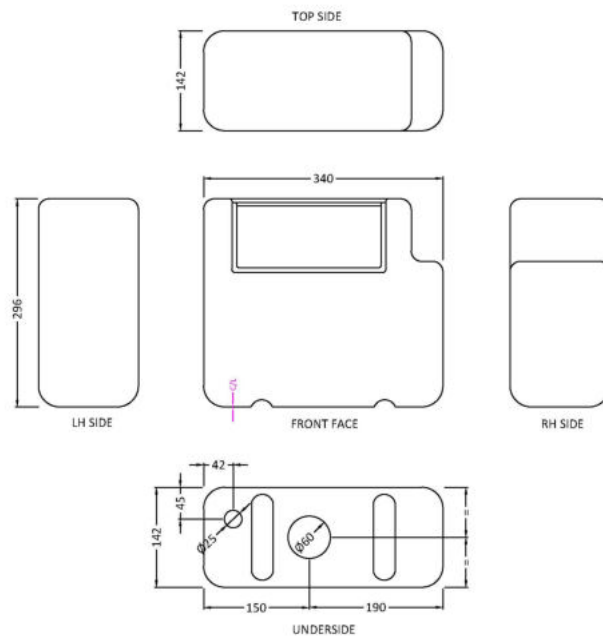

Sales Code: XTY8M04B

Description: Dual Flush Cistern & Square Push Button

Packaging Details

Barcode: 5056462679754

Sales Code: XTY008B

Description: Concealed Cistern Bottom Inlet

Product Dimensions

Length (mm):	
Width (mm):	340
Height (mm):	296
Depth (mm):	142
Nett Weight (kg):	1.6

Packaging Dimensions

Height (mm):	306
Width (mm):	152
Depth (mm):	350
Gross Weight (kg):	1.7

Packaging Data

Box Colour:	Brown Cardboard Box
Box Qty:	1
Label Size:	100 x 50
Label Colour:	White Label
Label Qty:	2

Outer Box Dimensions (If Applicable)

Height (mm):	
Width (mm):	
Length (mm):	
Depth (mm):	
Gross Weight (kg):	
Barcode:	5056462638850

Product Details

Country of Origin:	China
Fitting Instruction:	No
CE Certification:	
Product Material:	Hd Polyethylene
Heating Element Wattage:	Not Applicable
Colour/Finish:	White
Product Diameter:	Not Applicable
Connection Size:	1/2" Bsp

Sales Code: MDPB07

Description: Square Dual Flush Push Button

Product Dimensions

Length (mm):	
Width (mm):	70
Height (mm):	70
Depth (mm):	99
Nett Weight (kg):	0.2

Packaging Dimensions

Height (mm):	50
Width (mm):	155
Depth (mm):	80
Gross Weight (kg):	0.2