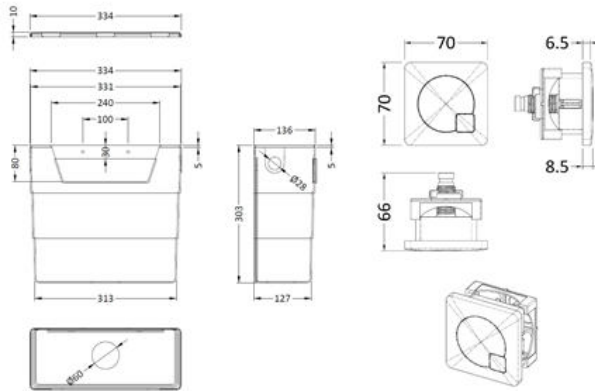

Sales Code: XTY8M04B

Description: Dual Flush Cistern & Square Push Button

Packaging Details

Barcode: 5056462679754

Sales Code: XTY008B

Description: Concealed Cistern Bottom Inlet

Product Dimensions

Length (mm):	
Width (mm):	340
Height (mm):	296
Depth (mm):	142
Nett Weight (kg):	1.6

Packaging Dimensions

Height (mm):	306
Width (mm):	152
Depth (mm):	350
Gross Weight (kg):	1.7

Packaging Data

Box Colour:	Brown Cardboard Box
Box Qty:	1
Label Size:	100 x 50
Label Colour:	White Label
Label Qty:	2

Outer Box Dimensions (If Applicable)

Height (mm):	
Width (mm):	
Length (mm):	
Depth (mm):	
Gross Weight (kg):	
Barcode:	5056462638850

Product Details

Country of Origin:	China
Fitting Instruction:	No
CE Certification:	
Product Material:	Hd Polyethylene
Heating Element Wattage:	Not Applicable
Colour/Finish:	White
Product Diameter:	Not Applicable
Connection Size:	1/2" Bsp

Sales Code: MDPB07

Description: Square Dual Flush Push Button

Product Dimensions

Length (mm):	
Width (mm):	70
Height (mm):	70
Depth (mm):	99
Nett Weight (kg):	0.2

Packaging Dimensions

Height (mm):	50
Width (mm):	155
Depth (mm):	80
Gross Weight (kg):	0.2