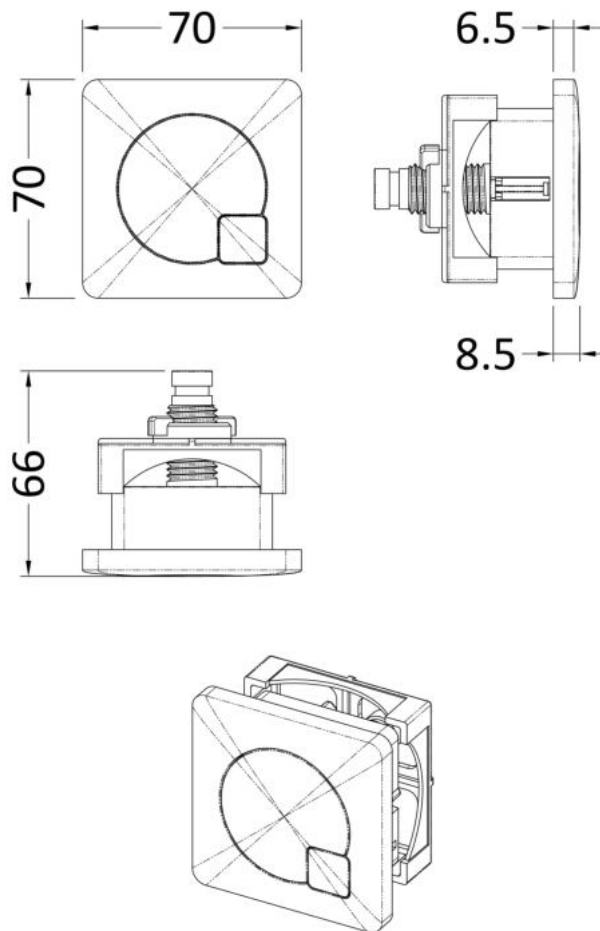

Sales Code: XTY8M04B

Description: Dual Flush Cistern & Square Push Button

Packaging Details

Barcode: 5056462679754

Sales Code: XTY008B

Description: Concealed Cistern Bottom Inlet

Product Dimensions

Length (mm):	
Width (mm):	340
Height (mm):	296
Depth (mm):	142
Nett Weight (kg):	1.6

Packaging Dimensions

Height (mm):	306
Width (mm):	152
Depth (mm):	350
Gross Weight (kg):	1.7

Packaging Data

Box Colour:	Brown Cardboard Box
Box Qty:	1
Label Size:	100 x 50
Label Colour:	White Label
Label Qty:	2

Outer Box Dimensions (If Applicable)

Height (mm):	
Width (mm):	
Length (mm):	
Depth (mm):	
Gross Weight (kg):	
Barcode:	5056462638850

Product Details

Country of Origin:	China
Fitting Instruction:	No
CE Certification:	
Product Material:	Hd Polyethylene
Heating Element Wattage:	Not Applicable
Colour/Finish:	White
Product Diameter:	Not Applicable
Connection Size:	1/2" Bsp

Sales Code: MDPB07

Description: Square Dual Flush Push Button

Product Dimensions

Length (mm):	
Width (mm):	70
Height (mm):	70
Depth (mm):	99
Nett Weight (kg):	0.2

Packaging Dimensions

Height (mm):	50
Width (mm):	155
Depth (mm):	80
Gross Weight (kg):	0.2