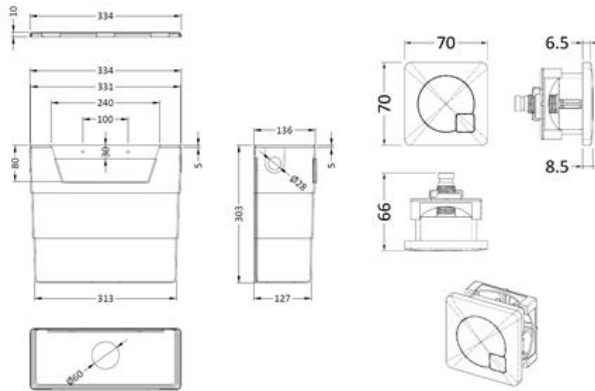

Sales Code: XTY8M04

Description: Dual Flush Cistern & Square Push Button

Packaging Details

Barcode: 5056462679747