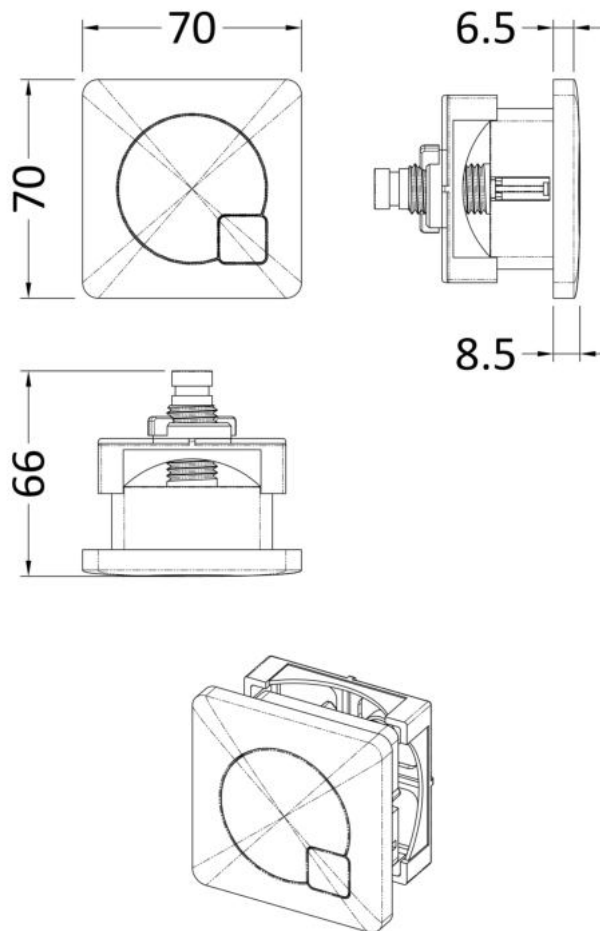

### Product Dimensions

Length (mm):	
Width (mm):	340
Height (mm):	296
Depth (mm):	142
Nett Weight (kg):	1.6

### Packaging Dimensions

Height (mm):	306
Width (mm):	152
Depth (mm):	350
Gross Weight (kg):	1.7

### Outer Box Dimensions (If Applicable)

Height (mm):	
Width (mm):	
Length (mm):	
Depth (mm):	
Gross Weight (kg):	
Barcode:	5055275826683

**Sales Code:** MDPB07

**Description:** Square Dual Flush Push Button

**Product Dimensions**

Length (mm):	
Width (mm):	70
Height (mm):	70
Depth (mm):	99
Nett Weight (kg):	0.2

**Packaging Dimensions**

Height (mm):	50
Width (mm):	155
Depth (mm):	80
Gross Weight (kg):	0.2