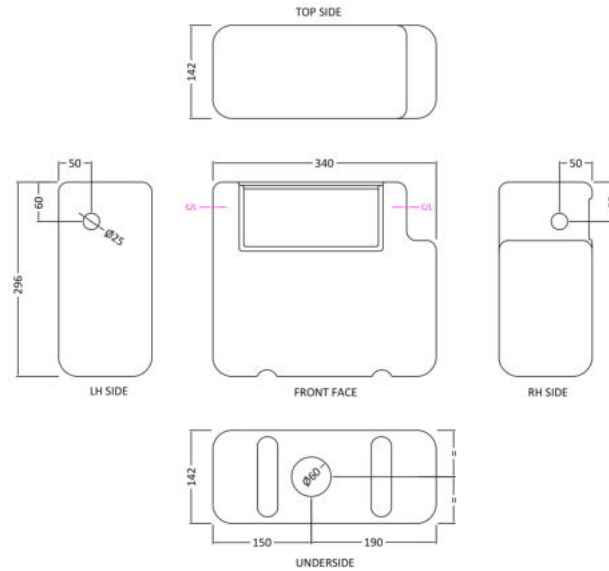

### Product Dimensions

Length (mm):	
Width (mm):	340
Height (mm):	296
Depth (mm):	142
Nett Weight (kg):	1.6

### Packaging Dimensions

Height (mm):	306
Width (mm):	152
Depth (mm):	350
Gross Weight (kg):	1.7

### Outer Box Dimensions (If Applicable)

Height (mm):	
Width (mm):	
Length (mm):	
Depth (mm):	
Gross Weight (kg):	
Barcode:	5055275826683

**Sales Code:** MDPB07

**Description:** Square Dual Flush Push Button

**Product Dimensions**

Length (mm):	
Width (mm):	70
Height (mm):	70
Depth (mm):	99
Nett Weight (kg):	0.2

**Packaging Dimensions**

Height (mm):	50
Width (mm):	155
Depth (mm):	80
Gross Weight (kg):	0.2