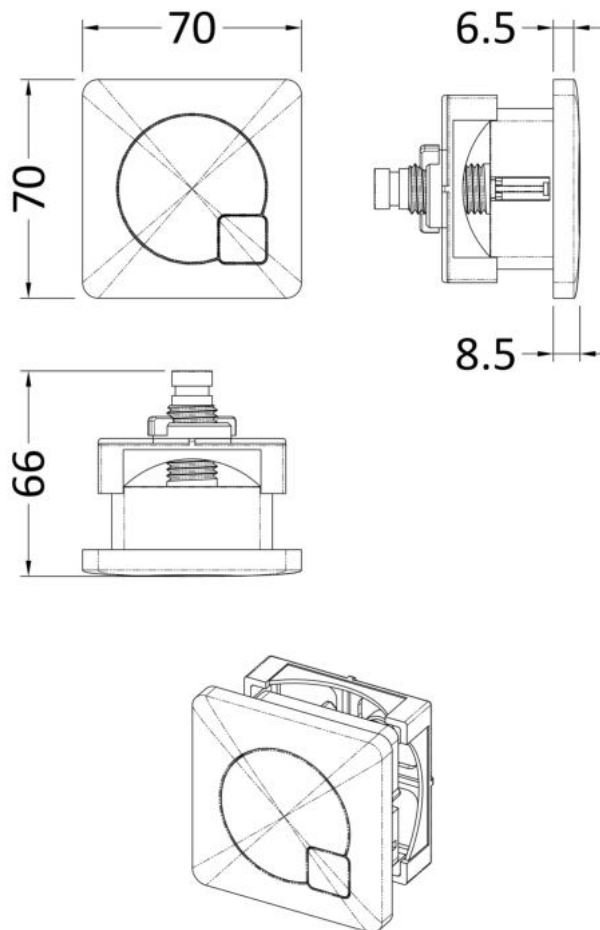

### Product Dimensions

Length (mm):	
Width (mm):	340
Height (mm):	296
Depth (mm):	142
Nett Weight (kg):	1.6

### Packaging Dimensions

Height (mm):	306
Width (mm):	152
Depth (mm):	350
Gross Weight (kg):	1.7

### Outer Box Dimensions (If Applicable)

Height (mm):	
Width (mm):	
Length (mm):	
Depth (mm):	
Gross Weight (kg):	
Barcode:	5055275826683

### Product Dimensions

Length (mm):	
Width (mm):	70
Height (mm):	70
Depth (mm):	99
Nett Weight (kg):	0.2