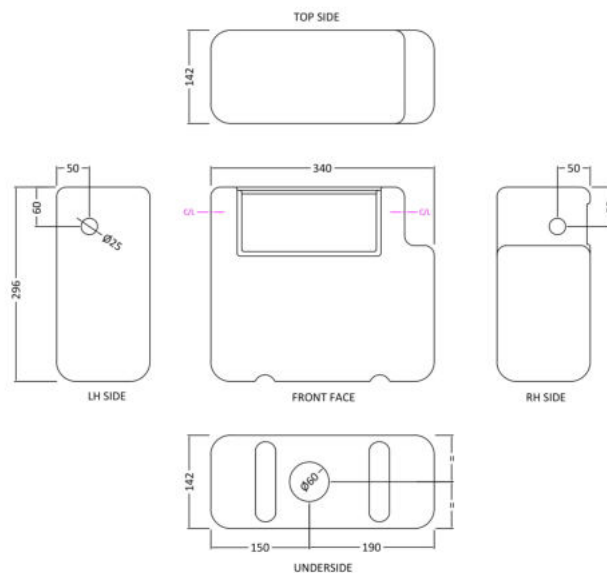

### Product Dimensions

Length (mm):	
Width (mm):	340
Height (mm):	296
Depth (mm):	142
Nett Weight (kg):	1.6

### Packaging Dimensions

Height (mm):	306
Width (mm):	152
Depth (mm):	350
Gross Weight (kg):	1.7

### Product Dimensions

Length (mm):	
Width (mm):	70
Height (mm):	70
Depth (mm):	99
Nett Weight (kg):	0.2

### Packaging Dimensions

Height (mm):	50
Width (mm):	155
Depth (mm):	80
Gross Weight (kg):	0.2