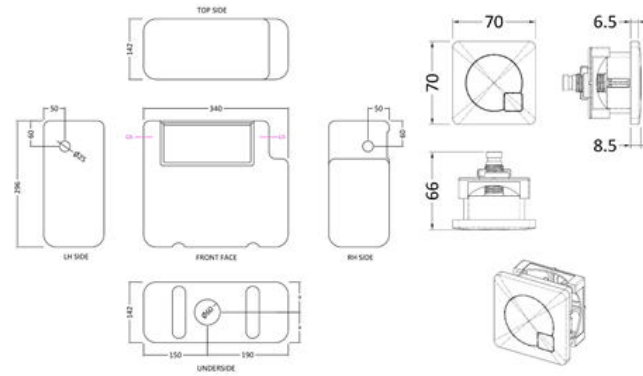

Sales Code: XTY8M03

Description: Dual Flush Cistern & Square Push Button

Packaging Details

Barcode: 5056211891895