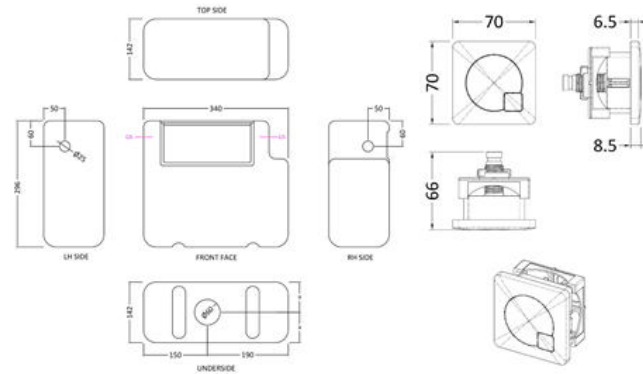

Sales Code: XTY8M02

Description: Dual Flush Cistern & Square Push Button

Packaging Details

Barcode: 5056211891901

Sales Code: XTY008

Description: Dual Flush Universal Concealed Cistern

Product Dimensions

Length (mm):	
Width (mm):	340
Height (mm):	296
Depth (mm):	142
Nett Weight (kg):	1.6

Packaging Dimensions

Height (mm):	306
Width (mm):	152
Depth (mm):	350
Gross Weight (kg):	1.7

Packaging Data

Box Colour:	Brown Cardboard Box
Box Qty:	1
Label Size:	100 x 50
Label Colour:	White Label
Label Qty:	2

Outer Box Dimensions (If Applicable)

Height (mm):	
Width (mm):	
Length (mm):	
Depth (mm):	
Gross Weight (kg):	
Barcode:	5055275826683

Product Details

Country of Origin:	China
Fitting Instruction:	No
CE Certification:	
Product Material:	Hd Polyethylene
Heating Element Wattage:	Not Applicable
Colour/Finish:	White
Product Diameter:	Not Applicable
Connection Size:	1/2" Bsp

Sales Code: MDPB02

Description: Square Dual Flush Push Button

Product Dimensions

Length (mm):	
Width (mm):	70
Height (mm):	70
Depth (mm):	99
Nett Weight (kg):	0.2

Packaging Dimensions

Height (mm):	50
Width (mm):	155
Depth (mm):	80
Gross Weight (kg):	0.2