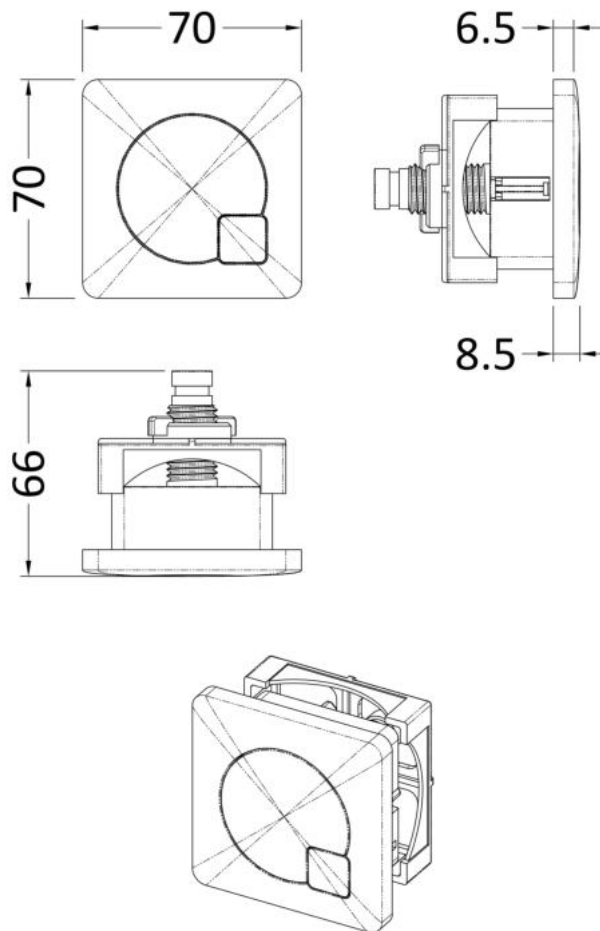

Sales Code: XTY8M02

Description: Dual Flush Cistern & Square Push Button

Packaging Details

Barcode: 5056211891901

Sales Code: XTY008

Description: Dual Flush Universal Concealed Cistern

Product Dimensions

Length (mm):	
Width (mm):	340
Height (mm):	296
Depth (mm):	142
Nett Weight (kg):	1.6

Packaging Dimensions

Height (mm):	306
Width (mm):	152
Depth (mm):	350
Gross Weight (kg):	1.7

Packaging Data

Box Colour:	Brown Cardboard Box
Box Qty:	1
Label Size:	100 x 50
Label Colour:	White Label
Label Qty:	2

Outer Box Dimensions (If Applicable)

Height (mm):	
Width (mm):	
Length (mm):	
Depth (mm):	
Gross Weight (kg):	
Barcode:	5055275826683

Product Details

Country of Origin:	China
Fitting Instruction:	No
CE Certification:	
Product Material:	Hd Polyethylene
Heating Element Wattage:	Not Applicable
Colour/Finish:	White
Product Diameter:	Not Applicable
Connection Size:	1/2" Bsp

Sales Code: MDPB02

Description: Square Dual Flush Push Button

Product Dimensions

Length (mm):	
Width (mm):	70
Height (mm):	70
Depth (mm):	99
Nett Weight (kg):	0.2

Packaging Dimensions

Height (mm):	50
Width (mm):	155
Depth (mm):	80
Gross Weight (kg):	0.2