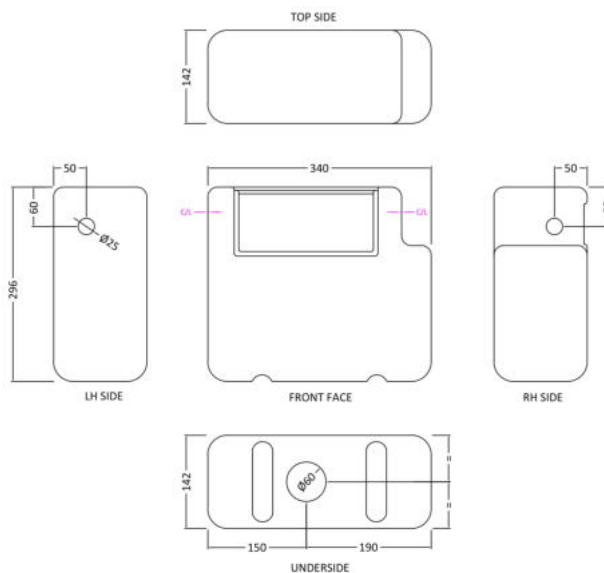

Sales Code: XTY8M02

Description: Dual Flush Cistern & Square Push Button

Packaging Details

Barcode: 5056211891901

Sales Code: XTY008

Description: Dual Flush Universal Concealed Cistern

Product Dimensions

Length (mm):	
Width (mm):	340
Height (mm):	296
Depth (mm):	142
Nett Weight (kg):	1.6

Packaging Dimensions

Height (mm):	306
Width (mm):	152
Depth (mm):	350
Gross Weight (kg):	1.7

Packaging Data

Box Colour:	Brown Cardboard Box
Box Qty:	1
Label Size:	100 x 50
Label Colour:	White Label
Label Qty:	2

Outer Box Dimensions (If Applicable)

Height (mm):	
Width (mm):	
Length (mm):	
Depth (mm):	
Gross Weight (kg):	
Barcode:	5055275826683

Product Details

Country of Origin:	China
Fitting Instruction:	No
CE Certification:	
Product Material:	Hd Polyethylene
Heating Element Wattage:	Not Applicable
Colour/Finish:	White
Product Diameter:	Not Applicable
Connection Size:	1/2" Bsp

Sales Code: MDPB02

Description: Square Dual Flush Push Button

Product Dimensions

Length (mm):	
Width (mm):	70
Height (mm):	70
Depth (mm):	99
Nett Weight (kg):	0.2

Packaging Dimensions

Height (mm):	50
Width (mm):	155
Depth (mm):	80
Gross Weight (kg):	0.2