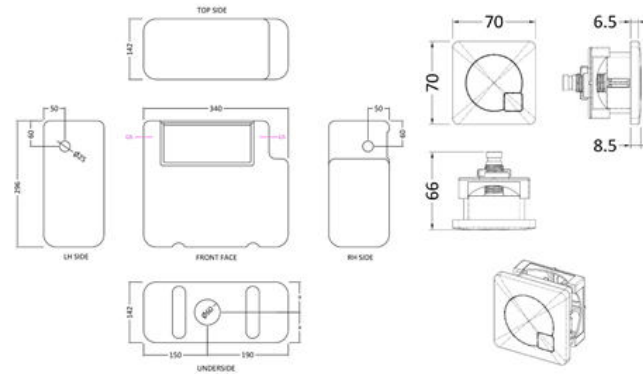

Sales Code: XTY8M01

Description: Dual Flush Cistern & Square Push Button

Packaging Details

Barcode: 5056211892267