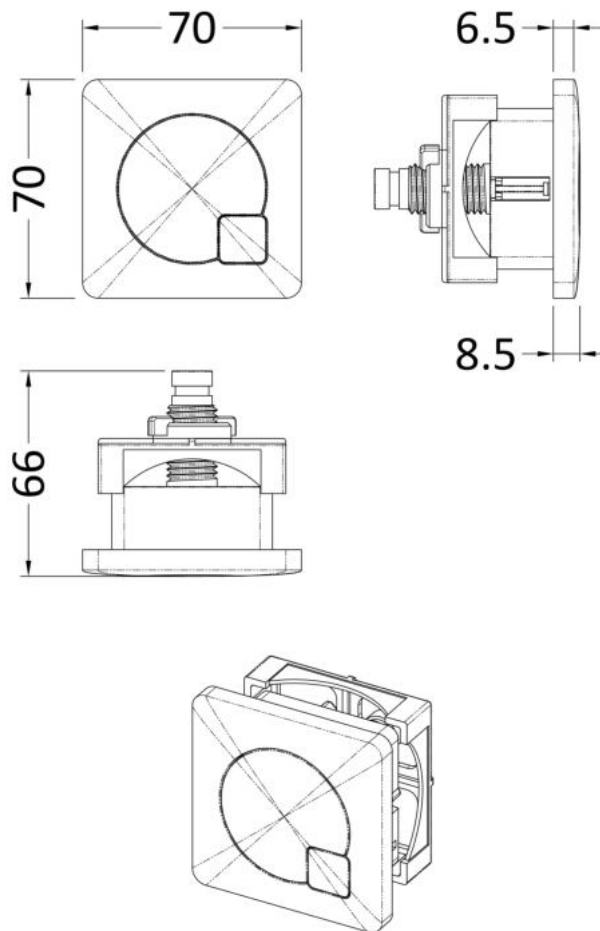

### Product Dimensions

Length (mm):	
Width (mm):	340
Height (mm):	296
Depth (mm):	142
Nett Weight (kg):	1.6

### Packaging Dimensions

Height (mm):	306
Width (mm):	152
Depth (mm):	350
Gross Weight (kg):	1.7

### Outer Box Dimensions (If Applicable)

Height (mm):	
Width (mm):	
Length (mm):	
Depth (mm):	
Gross Weight (kg):	
Barcode:	5055275826683

### Product Dimensions

Length (mm):	
Width (mm):	70
Height (mm):	70
Depth (mm):	99
Nett Weight (kg):	0.2