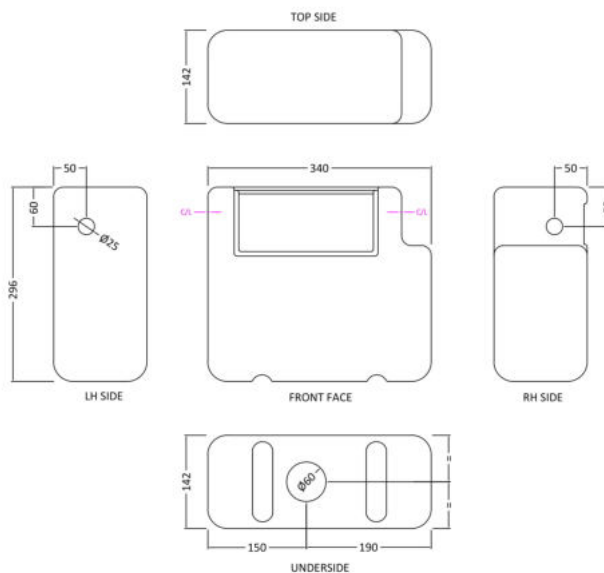

### Product Dimensions

Length (mm):	
Width (mm):	340
Height (mm):	296
Depth (mm):	142
Nett Weight (kg):	1.6

### Packaging Dimensions

Height (mm):	306
Width (mm):	152
Depth (mm):	350
Gross Weight (kg):	1.7

### Product Dimensions

Length (mm):	
Width (mm):	70
Height (mm):	70
Depth (mm):	99
Nett Weight (kg):	0.2

### Packaging Dimensions

Height (mm):	50
Width (mm):	155
Depth (mm):	80
Gross Weight (kg):	0.2