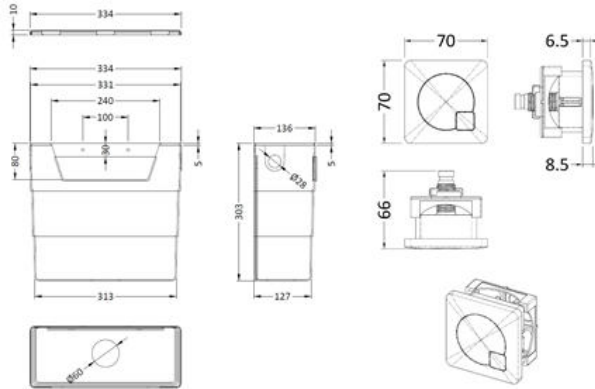

Sales Code: XTY6M04

Description: Concealed Cistern & Square Push Button

Packaging Details

Barcode: 5056462679730

Sales Code: XTY006

Description: Cable Conc Universal Access Cistern

Product Dimensions

Length (mm):	
Width (mm):	303
Height (mm):	334
Depth (mm):	136
Nett Weight (kg):	2.23

Packaging Dimensions

Height (mm):	345
Width (mm):	145
Depth (mm):	320
Gross Weight (kg):	2.23

Packaging Data

Box Colour:	Brown Cardboard Box
Box Qty:	1
Label Size:	100 x 50
Label Colour:	White Label
Label Qty:	2

Outer Box Dimensions (If Applicable)

Height (mm):	
Width (mm):	
Length (mm):	
Depth (mm):	
Gross Weight (kg):	2
Barcode:	5055146182566

Product Details

Country of Origin:	China
Fitting Instruction:	No
CE Certification:	Yes
Product Material:	Hd Polyethylene
Heating Element Wattage:	Not Applicable
Colour/Finish:	Chrome
Product Diameter:	Not Applicable
Connection Size:	1/2" Bsp

Sales Code: MDPB07

Description: Square Dual Flush Push Button

Product Dimensions

Length (mm):	
Width (mm):	70
Height (mm):	70
Depth (mm):	99
Nett Weight (kg):	0.2

Packaging Dimensions

Height (mm):	50
Width (mm):	155
Depth (mm):	80
Gross Weight (kg):	0.2