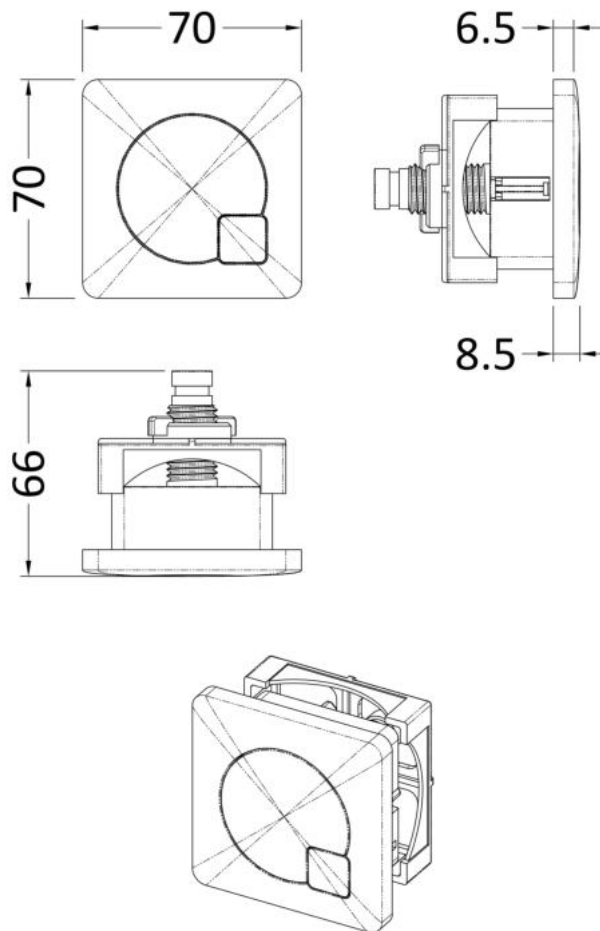

Sales Code: XTY6M04

Description: Concealed Cistern & Square Push Button

Packaging Details

Barcode: 5056462679730

Sales Code: XTY006

Description: Cable Conc Universal Access Cistern

Product Dimensions

Length (mm):	
Width (mm):	303
Height (mm):	334
Depth (mm):	136
Nett Weight (kg):	2.23

Packaging Dimensions

Height (mm):	345
Width (mm):	145
Depth (mm):	320
Gross Weight (kg):	2.23

Packaging Data

Box Colour:	Brown Cardboard Box
Box Qty:	1
Label Size:	100 x 50
Label Colour:	White Label
Label Qty:	2

Outer Box Dimensions (If Applicable)

Height (mm):	
Width (mm):	
Length (mm):	
Depth (mm):	
Gross Weight (kg):	2
Barcode:	5055146182566

Product Details

Country of Origin:	China
Fitting Instruction:	No
CE Certification:	Yes
Product Material:	Hd Polyethylene
Heating Element Wattage:	Not Applicable
Colour/Finish:	Chrome
Product Diameter:	Not Applicable
Connection Size:	1/2" Bsp

Sales Code: MDPB07

Description: Square Dual Flush Push Button

Product Dimensions

Length (mm):	
Width (mm):	70
Height (mm):	70
Depth (mm):	99
Nett Weight (kg):	0.2

Packaging Dimensions

Height (mm):	50
Width (mm):	155
Depth (mm):	80
Gross Weight (kg):	0.2