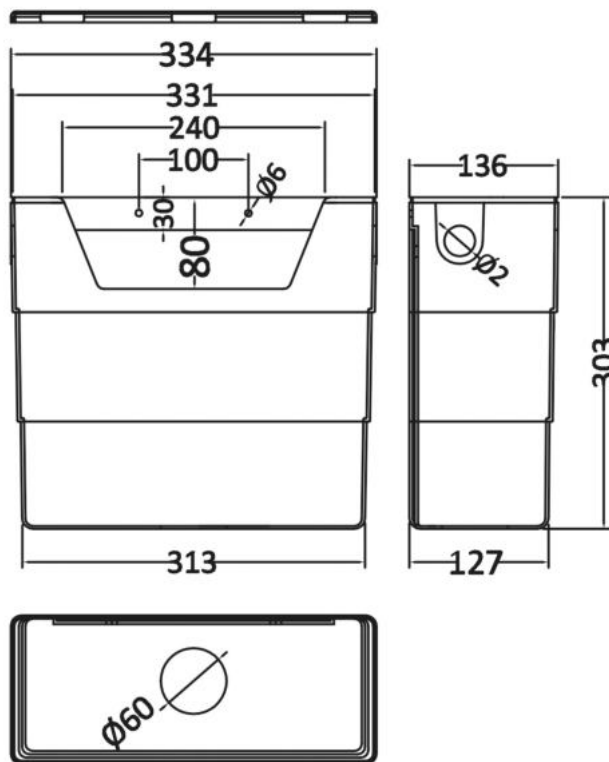

Sales Code: XTY6M04

Description: Concealed Cistern & Square Push Button

Packaging Details

Barcode: 5056462679730

Sales Code: XTY006

Description: Cable Conc Universal Access Cistern

Product Dimensions

Length (mm):	
Width (mm):	303
Height (mm):	334
Depth (mm):	136
Nett Weight (kg):	2.23

Packaging Dimensions

Height (mm):	345
Width (mm):	145
Depth (mm):	320
Gross Weight (kg):	2.23

Packaging Data

Box Colour:	Brown Cardboard Box
Box Qty:	1
Label Size:	100 x 50
Label Colour:	White Label
Label Qty:	2

Outer Box Dimensions (If Applicable)

Height (mm):	
Width (mm):	
Length (mm):	
Depth (mm):	
Gross Weight (kg):	2
Barcode:	5055146182566

Product Details

Country of Origin:	China
Fitting Instruction:	No
CE Certification:	Yes
Product Material:	Hd Polyethylene
Heating Element Wattage:	Not Applicable
Colour/Finish:	Chrome
Product Diameter:	Not Applicable
Connection Size:	1/2" Bsp

Sales Code: MDPB07

Description: Square Dual Flush Push Button

Product Dimensions

Length (mm):	
Width (mm):	70
Height (mm):	70
Depth (mm):	99
Nett Weight (kg):	0.2

Packaging Dimensions

Height (mm):	50
Width (mm):	155
Depth (mm):	80
Gross Weight (kg):	0.2