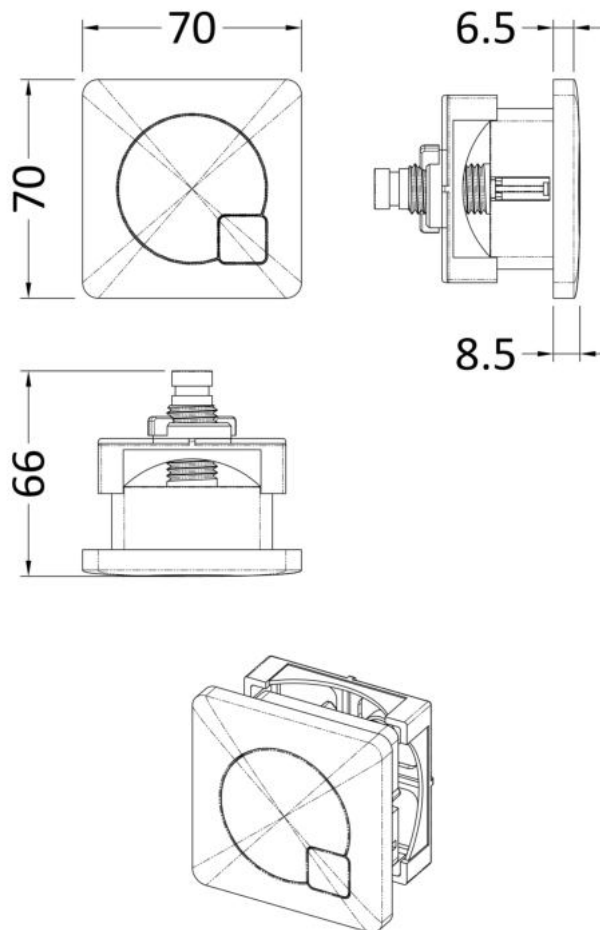

Sales Code: XTY6M03

Description: Concealed Cistern & Square Push Button

Packaging Details

Barcode: 5056211899648

Sales Code: MDPB03

Description: Square Dual Flush Push Button

Product Dimensions

Length (mm):	
Width (mm):	70
Height (mm):	70
Depth (mm):	99
Nett Weight (kg):	0.2

Packaging Dimensions

Height (mm):	50
Width (mm):	155
Depth (mm):	80
Gross Weight (kg):	0.2

Packaging Data

Box Colour:	White Cardboard Box
Box Qty:	1
Label Size:	100 x 50
Label Colour:	White Label
Label Qty:	1

Outer Box Dimensions (If Applicable)

Height (mm):	
Width (mm):	
Length (mm):	
Depth (mm):	
Gross Weight (kg):	
Barcode:	5056211893158

Product Details

Country of Origin:	China
Fitting Instruction:	Yes
CE Certification:	
Product Material:	ABS
Heating Element Wattage:	Not Applicable
Colour/Finish:	Brushed Brass
Product Diameter:	
Connection Size:	N/A

Sales Code: XTY006

Description: Cable Conc Universal Access Cistern

Product Dimensions

Length (mm):	
Width (mm):	303
Height (mm):	334
Depth (mm):	136
Nett Weight (kg):	2.23

Packaging Dimensions

Height (mm):	345
Width (mm):	145
Depth (mm):	320
Gross Weight (kg):	2.23