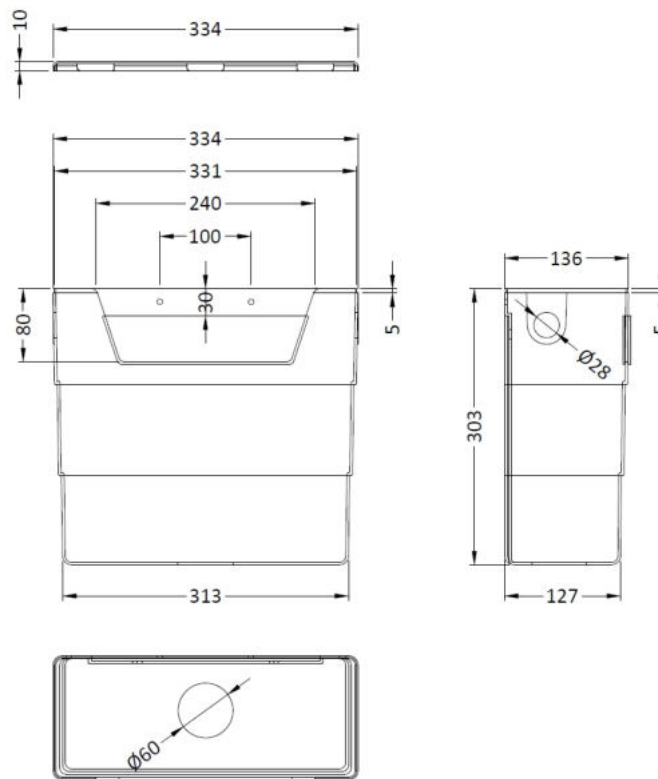

Packaging Dimensions

Height (mm):	50
Width (mm):	155
Depth (mm):	80
Gross Weight (kg):	0.2

Packaging Data

Box Colour:	White Cardboard Box
Box Qty:	1
Label Size:	100 x 50
Label Colour:	White Label
Label Qty:	1

Outer Box Dimensions (If Applicable)

Height (mm):	
Width (mm):	
Length (mm):	
Depth (mm):	
Gross Weight (kg):	
Barcode:	5056211893158

Product Details

Country of Origin:	China
Fitting Instruction:	Yes
CE Certification:	
Product Material:	ABS
Heating Element Wattage:	Not Applicable
Colour/Finish:	Brushed Brass
Product Diameter:	
Connection Size:	N/A

Sales Code: XTY006

Description: Cable Conc Universal Access Cistern

Product Dimensions

Length (mm):	
Width (mm):	303
Height (mm):	334
Depth (mm):	136
Nett Weight (kg):	2.23

Packaging Dimensions

Height (mm):	345
Width (mm):	145
Depth (mm):	320
Gross Weight (kg):	2.23

Packaging Data

Box Colour:	Brown Cardboard Box
Box Qty:	1
Label Size:	100 x 50
Label Colour:	White Label
Label Qty:	2

Outer Box Dimensions (If Applicable)

Height (mm):	
Width (mm):	
Length (mm):	
Depth (mm):	
Gross Weight (kg):	2
Barcode:	5055146182566