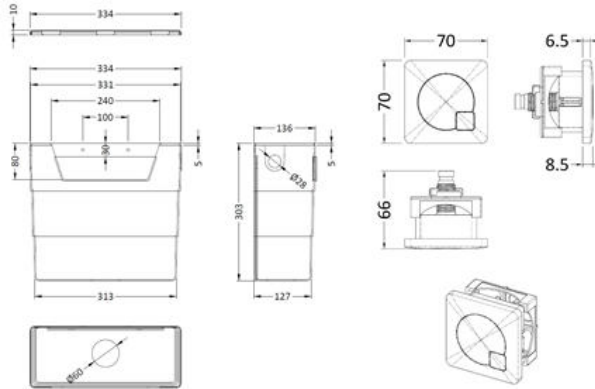

Sales Code: XTY6M03

Description: Concealed Cistern & Square Push Button

Packaging Details

Barcode: 5056211899648

Sales Code: MDPB03

Description: Square Dual Flush Push Button

Product Dimensions

Length (mm):	
Width (mm):	70
Height (mm):	70
Depth (mm):	99
Nett Weight (kg):	0.2

Packaging Dimensions

Height (mm):	50
Width (mm):	155
Depth (mm):	80
Gross Weight (kg):	0.2

Packaging Data

Box Colour:	White Cardboard Box
Box Qty:	1
Label Size:	100 x 50
Label Colour:	White Label
Label Qty:	1

Outer Box Dimensions (If Applicable)

Height (mm):	
Width (mm):	
Length (mm):	
Depth (mm):	
Gross Weight (kg):	
Barcode:	5056211893158

Product Details

Country of Origin:	China
Fitting Instruction:	Yes
CE Certification:	
Product Material:	ABS
Heating Element Wattage:	Not Applicable
Colour/Finish:	Brushed Brass
Product Diameter:	
Connection Size:	N/A

Sales Code: XTY006

Description: Cable Conc Universal Access Cistern

Product Dimensions

Length (mm):	
Width (mm):	303
Height (mm):	334
Depth (mm):	136
Nett Weight (kg):	2.23

Packaging Dimensions

Height (mm):	345
Width (mm):	145
Depth (mm):	320
Gross Weight (kg):	2.23