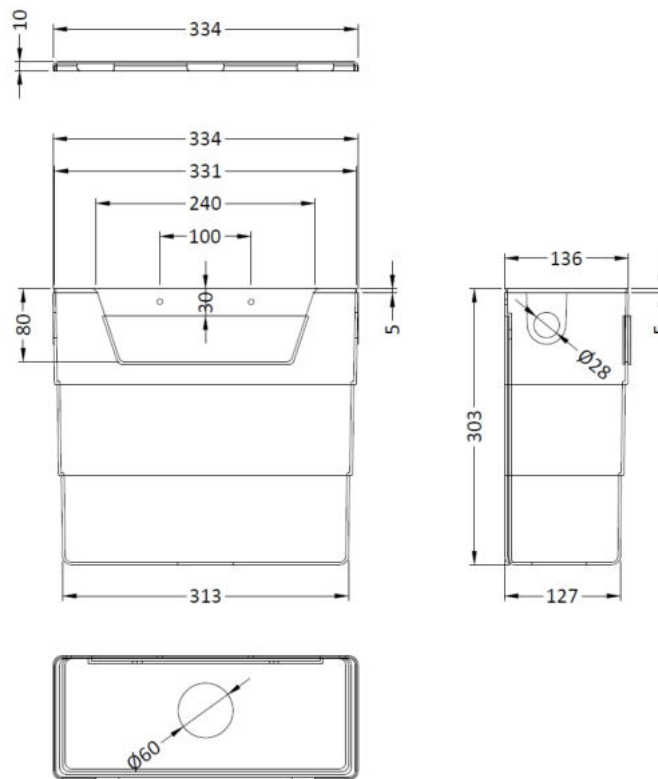

Packaging Dimensions

Height (mm):	50
Width (mm):	155
Depth (mm):	80
Gross Weight (kg):	0.2

Packaging Data

Box Colour:	White Cardboard Box
Box Qty:	1
Label Size:	100 x 50
Label Colour:	White Label
Label Qty:	1

Outer Box Dimensions (If Applicable)

Height (mm):	
Width (mm):	
Length (mm):	
Depth (mm):	
Gross Weight (kg):	
Barcode:	5056211893165

Product Details

Country of Origin:	China
Fitting Instruction:	Yes
CE Certification:	
Product Material:	ABS
Heating Element Wattage:	Not Applicable
Colour/Finish:	Black
Product Diameter:	
Connection Size:	N/A

Sales Code: XTY006

Description: Cable Conc Universal Access Cistern

Product Dimensions

Length (mm):	
Width (mm):	303
Height (mm):	334
Depth (mm):	136
Nett Weight (kg):	2.23

Packaging Dimensions

Height (mm):	345
Width (mm):	145
Depth (mm):	320
Gross Weight (kg):	2.23

Packaging Data

Box Colour:	Brown Cardboard Box
Box Qty:	1
Label Size:	100 x 50
Label Colour:	White Label
Label Qty:	2

Outer Box Dimensions (If Applicable)

Height (mm):	
Width (mm):	
Length (mm):	
Depth (mm):	
Gross Weight (kg):	2
Barcode:	5055146182566