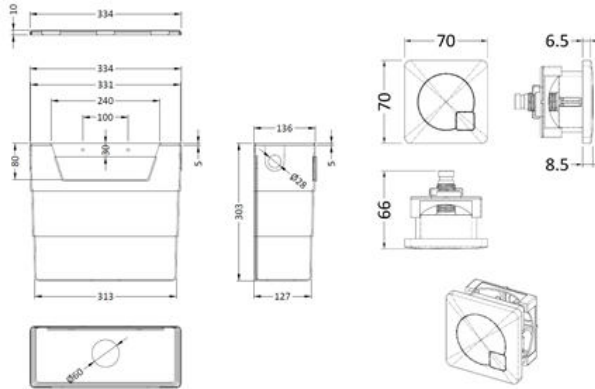

Sales Code: XTY6M02

Description: Concealed Cistern & Square Push Button

Packaging Details

Barcode: 5056211899631

Sales Code: MDPB02

Description: Square Dual Flush Push Button

Product Dimensions

Length (mm):	
Width (mm):	70
Height (mm):	70
Depth (mm):	99
Nett Weight (kg):	0.2

Packaging Dimensions

Height (mm):	50
Width (mm):	155
Depth (mm):	80
Gross Weight (kg):	0.2

Packaging Data

Box Colour:	White Cardboard Box
Box Qty:	1
Label Size:	100 x 50
Label Colour:	White Label
Label Qty:	1

Outer Box Dimensions (If Applicable)

Height (mm):	
Width (mm):	
Length (mm):	
Depth (mm):	
Gross Weight (kg):	
Barcode:	5056211893165

Product Details

Country of Origin:	China
Fitting Instruction:	Yes
CE Certification:	
Product Material:	ABS
Heating Element Wattage:	Not Applicable
Colour/Finish:	Black
Product Diameter:	
Connection Size:	N/A

Sales Code: XTY006

Description: Cable Conc Universal Access Cistern

Product Dimensions

Length (mm):	
Width (mm):	303
Height (mm):	334
Depth (mm):	136
Nett Weight (kg):	2.23

Packaging Dimensions

Height (mm):	345
Width (mm):	145
Depth (mm):	320
Gross Weight (kg):	2.23