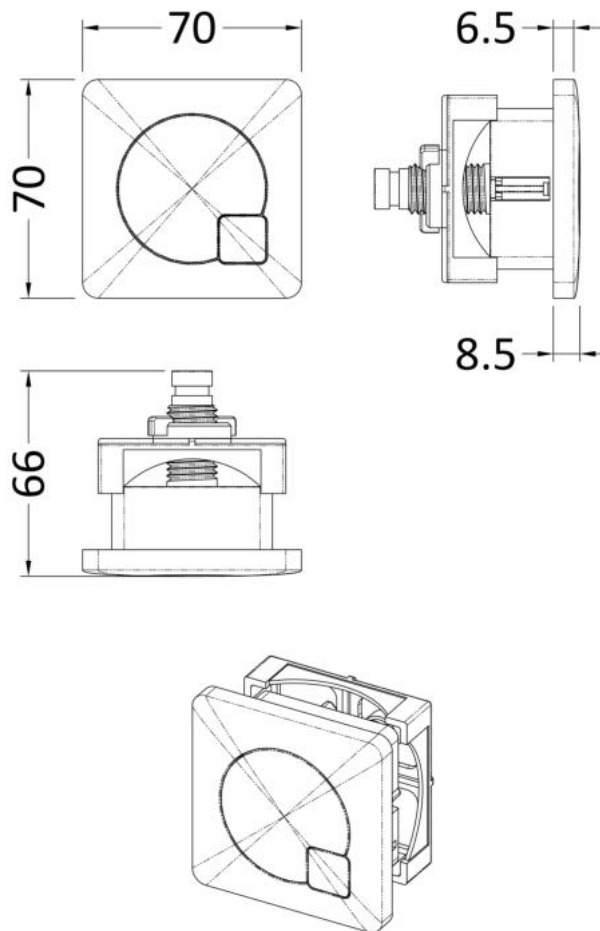

Sales Code: XTY6M02

Description: Concealed Cistern & Square Push Button

Packaging Details

Barcode: 5056211899631

Sales Code: MDPB02

Description: Square Dual Flush Push Button

Product Dimensions

Length (mm):	
Width (mm):	70
Height (mm):	70
Depth (mm):	99
Nett Weight (kg):	0.2

Packaging Dimensions

Height (mm):	50
Width (mm):	155
Depth (mm):	80
Gross Weight (kg):	0.2

Packaging Data

Box Colour:	White Cardboard Box
Box Qty:	1
Label Size:	100 x 50
Label Colour:	White Label
Label Qty:	1

Outer Box Dimensions (If Applicable)

Height (mm):	
Width (mm):	
Length (mm):	
Depth (mm):	
Gross Weight (kg):	
Barcode:	5056211893165

Product Details

Country of Origin:	China
Fitting Instruction:	Yes
CE Certification:	
Product Material:	ABS
Heating Element Wattage:	Not Applicable
Colour/Finish:	Black
Product Diameter:	
Connection Size:	N/A

Sales Code: XTY006

Description: Cable Conc Universal Access Cistern

Product Dimensions

Length (mm):	
Width (mm):	303
Height (mm):	334
Depth (mm):	136
Nett Weight (kg):	2.23

Packaging Dimensions

Height (mm):	345
Width (mm):	145
Depth (mm):	320
Gross Weight (kg):	2.23