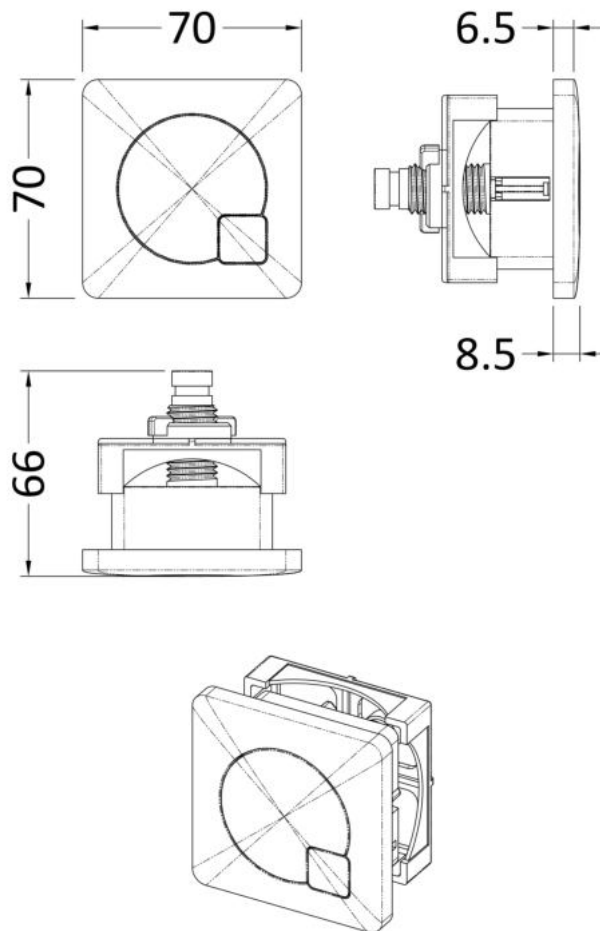

Sales Code: XTY6M01

Description: Concealed Cistern & Square Push Button

Packaging Details

Barcode: 5056211899624

Sales Code: MDPB01

Description: Square Dual Flush Push Button

Product Dimensions

Length (mm):	
Width (mm):	70
Height (mm):	70
Depth (mm):	99
Nett Weight (kg):	0.2

Packaging Dimensions

Height (mm):	50
Width (mm):	155
Depth (mm):	80
Gross Weight (kg):	0.2

Packaging Data

Box Colour:	White Cardboard Box
Box Qty:	1
Label Size:	100 x 50
Label Colour:	White Label
Label Qty:	1

Outer Box Dimensions (If Applicable)

Height (mm):	
Width (mm):	
Length (mm):	
Depth (mm):	
Gross Weight (kg):	
Barcode:	5056211893141

Product Details

Country of Origin:	China
Fitting Instruction:	Yes
CE Certification:	
Product Material:	ABS
Heating Element Wattage:	Not Applicable
Colour/Finish:	Chrome
Product Diameter:	
Connection Size:	N/A

Sales Code: XTY006

Description: Cable Conc Universal Access Cistern

Product Dimensions

Length (mm):	
Width (mm):	303
Height (mm):	334
Depth (mm):	136
Nett Weight (kg):	2.23

Packaging Dimensions

Height (mm):	345
Width (mm):	145
Depth (mm):	320
Gross Weight (kg):	2.23