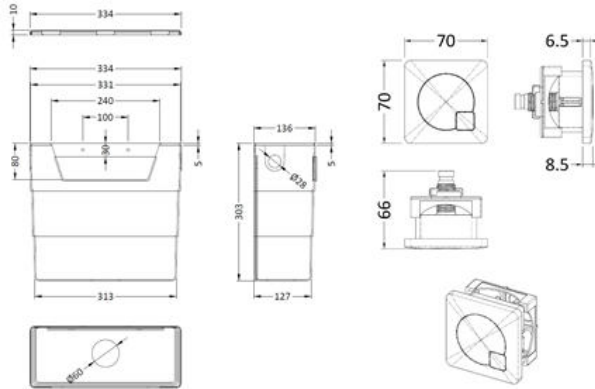

Sales Code: XTY6M01

Description: Concealed Cistern & Square Push Button

Packaging Details

Barcode: 5056211899624

Sales Code: MDPB01

Description: Square Dual Flush Push Button

Product Dimensions

Length (mm):	
Width (mm):	70
Height (mm):	70
Depth (mm):	99
Nett Weight (kg):	0.2

Packaging Dimensions

Height (mm):	50
Width (mm):	155
Depth (mm):	80
Gross Weight (kg):	0.2

Packaging Data

Box Colour:	White Cardboard Box
Box Qty:	1
Label Size:	100 x 50
Label Colour:	White Label
Label Qty:	1

Outer Box Dimensions (If Applicable)

Height (mm):	
Width (mm):	
Length (mm):	
Depth (mm):	
Gross Weight (kg):	
Barcode:	5056211893141

Product Details

Country of Origin:	China
Fitting Instruction:	Yes
CE Certification:	
Product Material:	ABS
Heating Element Wattage:	Not Applicable
Colour/Finish:	Chrome
Product Diameter:	
Connection Size:	N/A

Sales Code: XTY006

Description: Cable Conc Universal Access Cistern

Product Dimensions

Length (mm):	
Width (mm):	303
Height (mm):	334
Depth (mm):	136
Nett Weight (kg):	2.23

Packaging Dimensions

Height (mm):	345
Width (mm):	145
Depth (mm):	320
Gross Weight (kg):	2.23