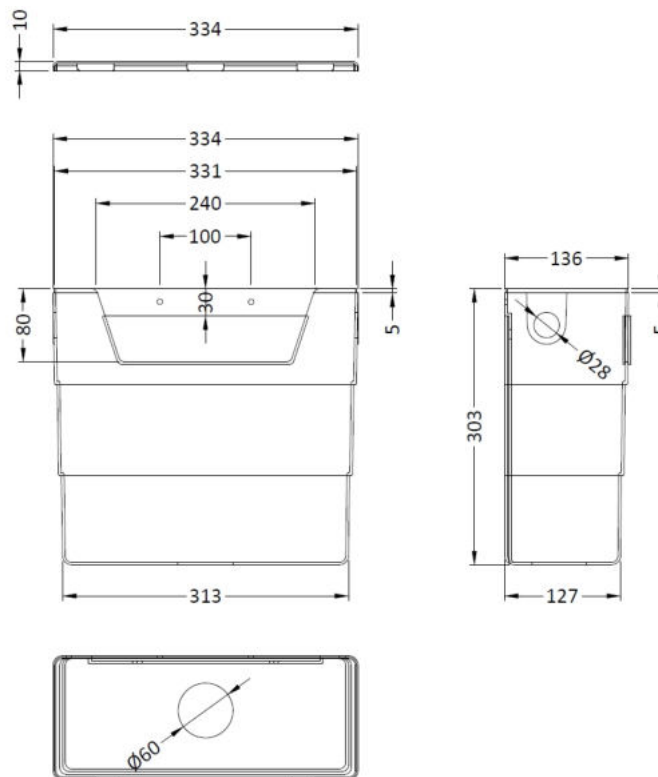

Packaging Dimensions

Height (mm):	50
Width (mm):	155
Depth (mm):	80
Gross Weight (kg):	0.2

Packaging Data

Box Colour:	White Cardboard Box
Box Qty:	1
Label Size:	100 x 50
Label Colour:	White Label
Label Qty:	1

Outer Box Dimensions (If Applicable)

Height (mm):	
Width (mm):	
Length (mm):	
Depth (mm):	
Gross Weight (kg):	
Barcode:	5056211893141

Product Details

Country of Origin:	China
Fitting Instruction:	Yes
CE Certification:	
Product Material:	ABS
Heating Element Wattage:	Not Applicable
Colour/Finish:	Chrome
Product Diameter:	
Connection Size:	N/A

Sales Code: XTY006

Description: Cable Conc Universal Access Cistern

Product Dimensions

Length (mm):	
Width (mm):	303
Height (mm):	334
Depth (mm):	136
Nett Weight (kg):	2.23

Packaging Dimensions

Height (mm):	345
Width (mm):	145
Depth (mm):	320
Gross Weight (kg):	2.23

Packaging Data

Box Colour:	Brown Cardboard Box
Box Qty:	1
Label Size:	100 x 50
Label Colour:	White Label
Label Qty:	2

Outer Box Dimensions (If Applicable)

Height (mm):	
Width (mm):	
Length (mm):	
Depth (mm):	
Gross Weight (kg):	2
Barcode:	5055146182566