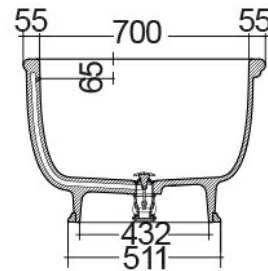

RAK-WASHINGTON - WTBT15681514 - MATT CAPPUCCINO - 514

RAK
CERAMICS

Bathtubs

Technical specifications

| | |
|-------------|--------------------------------|
| Dimensions: | 1560 x 810 mm |
| Weight: | 91 Kg |
| Color: | MATT CAPPUCCINO - 514 |
| Suites: | RAK-WASHINGTON |

| Code | Name |
|--------------|--|
| WTBT15681514 | RAK-WASHINGTON COUNTER TOP BATHTUB - 156X81 |

Dimensions: All dimensions in mm tolerance $\pm 5\%$ for below 200mm and $\pm 3\%$ for above 200mm.
 Note: Due to a continuing development programme to improve design and performance, the manufacturer reserves all rights to vary specifications without prior information.
 Please note accessories are for photographic use only.