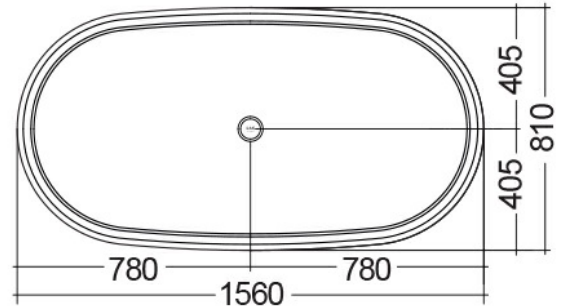

RAK-WASHINGTON - WTBT15681514 - MATT CAPPUCCINO - 514

RAK
CERAMICS

Bathtubs

Technical specifications

| | |
|-------------|--------------------------------|
| Dimensions: | 1560 x 810 mm |
| Weight: | 91 Kg |
| Color: | MATT CAPPUCCINO - 514 |
| Suites: | RAK-WASHINGTON |

| Code | Name |
|--------------|--|
| WTBT15681514 | RAK-WASHINGTON COUNTER TOP BATHTUB - 156X81 |

Dimensions: All dimensions in mm tolerance $\pm 5\%$ for below 200mm and $\pm 3\%$ for above 200mm.
 Note: Due to a continuing development programme to improve design and performance, the manufacturer reserves all rights to vary specifications without prior information.
 Please note accessories are for photographic use only.