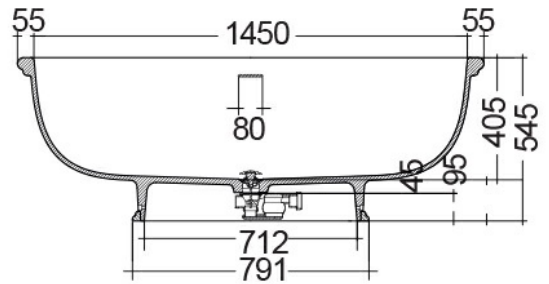

RAK-WASHINGTON - WTBT15681514 - MATT CAPPUCCINO - 514

RAK
CERAMICS

Bathtubs

Technical specifications

| | |
|-------------|--------------------------------|
| Dimensions: | 1560 x 810 mm |
| Weight: | 91 Kg |
| Color: | MATT CAPPUCCINO - 514 |
| Suites: | RAK-WASHINGTON |

| Code | Name |
|--------------|--|
| WTBT15681514 | RAK-WASHINGTON COUNTER TOP BATHTUB - 156X81 |

Dimensions: All dimensions in mm tolerance $\pm 5\%$ for below 200mm and $\pm 3\%$ for above 200mm.
 Note: Due to a continuing development programme to improve design and performance, the manufacturer reserves all rights to vary specifications without prior information.
 Please note accessories are for photographic use only.