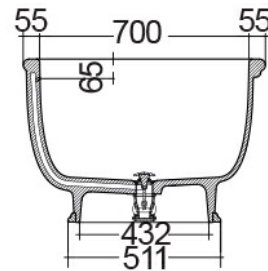

### Technical specifications

Dimensions: 1560 x 810 mm

Weight: 91 Kg

Color: MATT BEIGE - 505

Suites: [RAK-WASHINGTON](#)

Code	Name
WTBT15681505	RAK-WASHINGTON COUNTER TOP BATHTUB - 156X81

Dimensions: All dimensions in mm tolerance  $\pm 5\%$  for below 200mm and  $\pm 3\%$  for above 200mm.