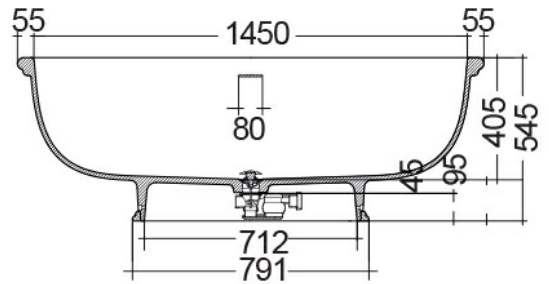

### Technical specifications

Dimensions: 1560 x 810 mm

Weight: 91 Kg

Color: MATT BEIGE - 505

Suites: [RAK-WASHINGTON](#)

Code	Name
WTBT15681505	RAK-WASHINGTON COUNTER TOP BATHTUB - 156X81

Dimensions: All dimensions in mm tolerance  $\pm 5\%$  for below 200mm and  $\pm 3\%$  for above 200mm.