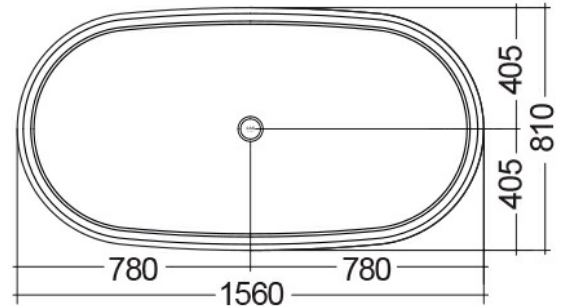

### Technical specifications

Dimensions: 1560 x 810 mm

Weight: 91 Kg

Color: MATT BEIGE - 505

Suites: [RAK-WASHINGTON](#)

Code	Name
WTBT15681505	RAK-WASHINGTON COUNTER TOP BATHTUB - 156X81

Dimensions: All dimensions in mm tolerance  $\pm 5\%$  for below 200mm and  $\pm 3\%$  for above 200mm.