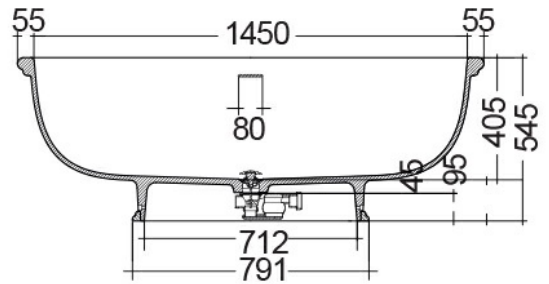

RAK-WASHINGTON - WTBT15681504 - MATT BLACK - 504

RAK
CERAMICS

Bathtubs

Technical specifications

Dimensions: 1560 x 810 mm

Weight: 91 Kg

Color: MATT BLACK - 504

Suites: [RAK-WASHINGTON](#)

Code	Name
WTBT15681504	RAK-WASHINGTON COUNTER TOP BATHTUB - 156X81

Dimensions: All dimensions in mm tolerance $\pm 5\%$ for below 200mm and $\pm 3\%$ for above 200mm.

Note: Due to a continuing development programme to improve design and performance, the manufacturer reserves all rights to vary specifications without prior information.