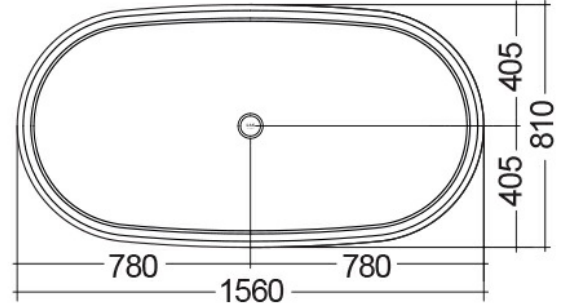

RAK-WASHINGTON - WTBT15681504 - MATT BLACK - 504

RAK
CERAMICS

Bathtubs

Technical specifications

Dimensions: 1560 x 810 mm

Weight: 91 Kg

Color: MATT BLACK - 504

Suites: [RAK-WASHINGTON](#)

Code	Name
WTBT15681504	RAK-WASHINGTON COUNTER TOP BATHTUB - 156X81

Dimensions: All dimensions in mm tolerance $\pm 5\%$ for below 200mm and $\pm 3\%$ for above 200mm.

Note: Due to a continuing development programme to improve design and performance, the manufacturer reserves all rights to vary specifications without prior information.