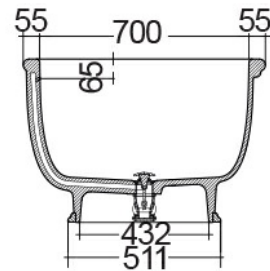

RAK-WASHINGTON - WTBT15681504 - MATT BLACK - 504

RAK
CERAMICS

Bathtubs

Technical specifications

Dimensions: 1560 x 810 mm

Weight: 91 Kg

Color: MATT BLACK - 504

Suites: [RAK-WASHINGTON](#)

Code	Name
WTBT15681504	RAK-WASHINGTON COUNTER TOP BATHTUB - 156X81

Dimensions: All dimensions in mm tolerance $\pm 5\%$ for below 200mm and $\pm 3\%$ for above 200mm.

Note: Due to a continuing development programme to improve design and performance, the manufacturer reserves all rights to vary specifications without prior information.