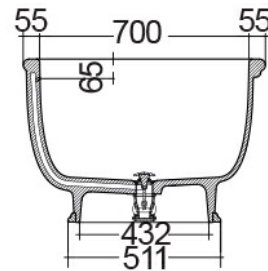

RAK-WASHINGTON - WTBT15681503 - MATT GREY - 503

RAK
CERAMICS

Bathtubs

Technical specifications

Dimensions: 1560 x 810 mm

Weight: 91 Kg

Color: MATT GREY - 503

Suites: [RAK-WASHINGTON](#)

Code	Name
WTBT15681503	RAK-WASHINGTON COUNTER TOP BATHTUB - 156X81

Dimensions: All dimensions in mm tolerance $\pm 5\%$ for below 200mm and $\pm 3\%$ for above 200mm.

Note: Due to a continuing development programme to improve design and performance, the manufacturer reserves all rights to vary specifications without prior information.