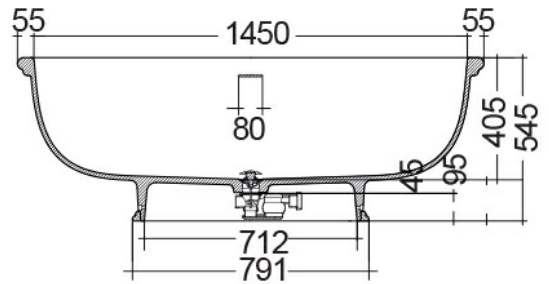

RAK-WASHINGTON - WTBT15681503 - MATT GREY - 503

RAK
CERAMICS

Bathtubs

Technical specifications

Dimensions: 1560 x 810 mm

Weight: 91 Kg

Color: MATT GREY - 503

Suites: [RAK-WASHINGTON](#)

Code	Name
WTBT15681503	RAK-WASHINGTON COUNTER TOP BATHTUB - 156X81

Dimensions: All dimensions in mm tolerance $\pm 5\%$ for below 200mm and $\pm 3\%$ for above 200mm.

Note: Due to a continuing development programme to improve design and performance, the manufacturer reserves all rights to vary specifications without prior information.