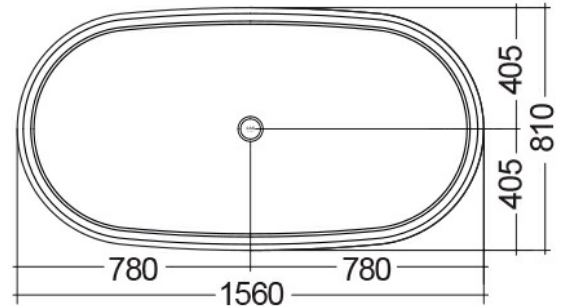

RAK-WASHINGTON - WTBT15681503 - MATT GREY - 503

RAK
CERAMICS

Bathtubs

Technical specifications

Dimensions: 1560 x 810 mm

Weight: 91 Kg

Color: MATT GREY - 503

Suites: [RAK-WASHINGTON](#)

Code	Name
WTBT15681503	RAK-WASHINGTON COUNTER TOP BATHTUB - 156X81

Dimensions: All dimensions in mm tolerance $\pm 5\%$ for below 200mm and $\pm 3\%$ for above 200mm.

Note: Due to a continuing development programme to improve design and performance, the manufacturer reserves all rights to vary specifications without prior information.