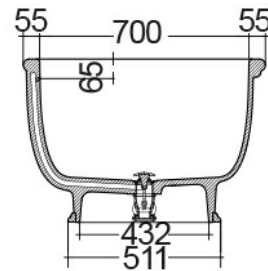

RAK-WASHINGTON - WTBT15681500 - MATT WHITE

Bathtubs

RAK
CERAMICS

Technical specifications

Dimensions: 1560 x 810 mm

Weight: 91 Kg

Color: MATT WHITE - 500

Suites: [RAK-WASHINGTON](#)

Code	Name
WTBT15681500	RAK-WASHINGTON COUNTER TOP BATHTUB - 156X81

Dimensions: All dimensions in mm tolerance $\pm 5\%$ for below 200mm and $\pm 3\%$ for above 200mm.

Note: Due to a continuing development programme to improve design and performance, the manufacturer reserves all rights to vary specifications without prior information.