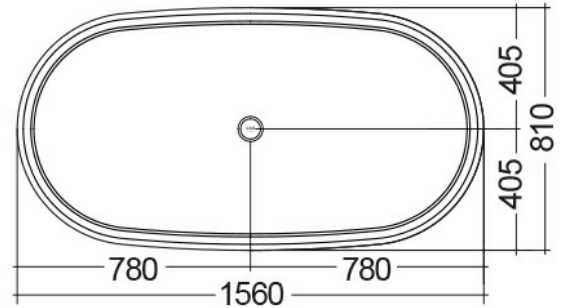

RAK-WASHINGTON - WTBT15681500 - MATT WHITE

Bathtubs

RAK
CERAMICS

Technical specifications

Dimensions: 1560 x 810 mm

Weight: 91 Kg

Color: MATT WHITE - 500

Suites: [RAK-WASHINGTON](#)

Code	Name
WTBT15681500	RAK-WASHINGTON COUNTER TOP BATHTUB - 156X81

Dimensions: All dimensions in mm tolerance $\pm 5\%$ for below 200mm and $\pm 3\%$ for above 200mm.

Note: Due to a continuing development programme to improve design and performance, the manufacturer reserves all rights to vary specifications without prior information.