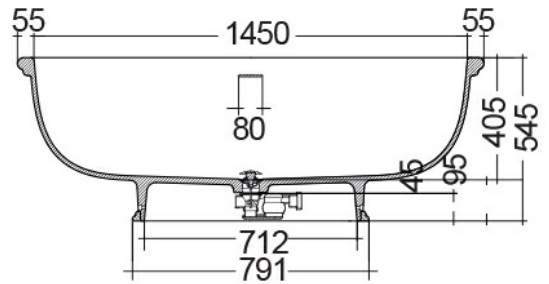

RAK-WASHINGTON - WTBT15681500 - MATT WHITE

Bathtubs

RAK
CERAMICS

Technical specifications

Dimensions: 1560 x 810 mm

Weight: 91 Kg

Color: MATT WHITE - 500

Suites: [RAK-WASHINGTON](#)

Code	Name
WTBT15681500	RAK-WASHINGTON COUNTER TOP BATHTUB - 156X81

Dimensions: All dimensions in mm tolerance $\pm 5\%$ for below 200mm and $\pm 3\%$ for above 200mm.

Note: Due to a continuing development programme to improve design and performance, the manufacturer reserves all rights to vary specifications without prior information.