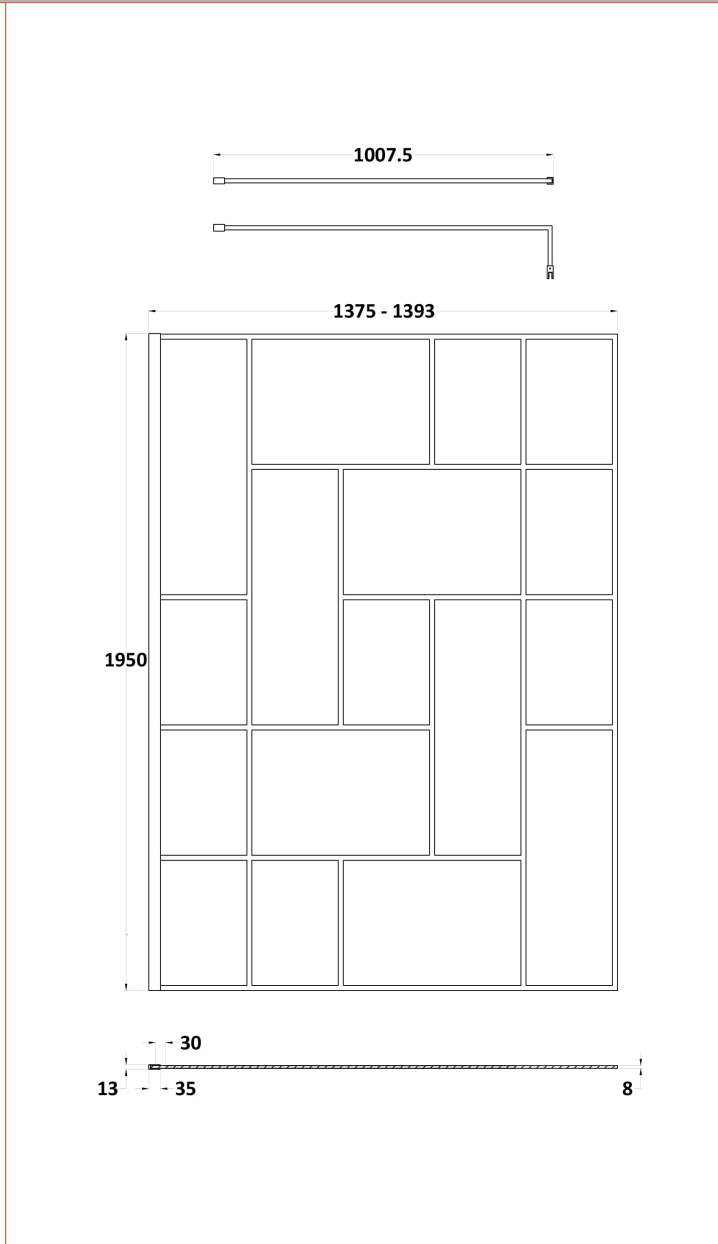

Sales Code: WRSFB14

Description: ABSTRACT Frm Wetroom Screen 1400X1950x8

Product Dimensions

Height (mm):	1950
Width (mm):	1400
Depth (mm):	14
Nett Weight (kg):	62.2

Packaging Dimensions

Height (mm):	60
Width (mm):	1450
Length (mm):	2070
Gross Weight (kg):	62.7

Packaging Data

Box Colour:	Brown Cardboard Box - Printed
Box Qty:	1
Label Size:	x
Label Colour:	Not Applicable
Label Qty:	0

Outer Box Dimensions (If Applicable)

Height (mm):	
Width (mm):	
Depth (mm):	
Length (mm):	
Gross Weight (kg):	
Barcode:	5056462614182

Product Details

Country of Origin:	China
Fitting Instruction:	No
CE Approval:	Yes
Profile Material:	Aluminium
Profile Finish:	Matt Black
Adjustments (mm):	1380mm-1400mm
Entry Width (mm):	N/A
Swing In Dim (mm):	N/A
Swing Out Dim (mm):	N/A
Radius (mm):	Not Applicable
Glass Thickness (mm):	8
Easy Fit:	No
Easy Clean:	No
Handle Style:	Not Applicable
Handle Material:	Not Applicable
Enclosure Design:	Frameless
Wheel Type:	Not Applicable
Support Bar Included:	Support Bar Included
Extras:	None