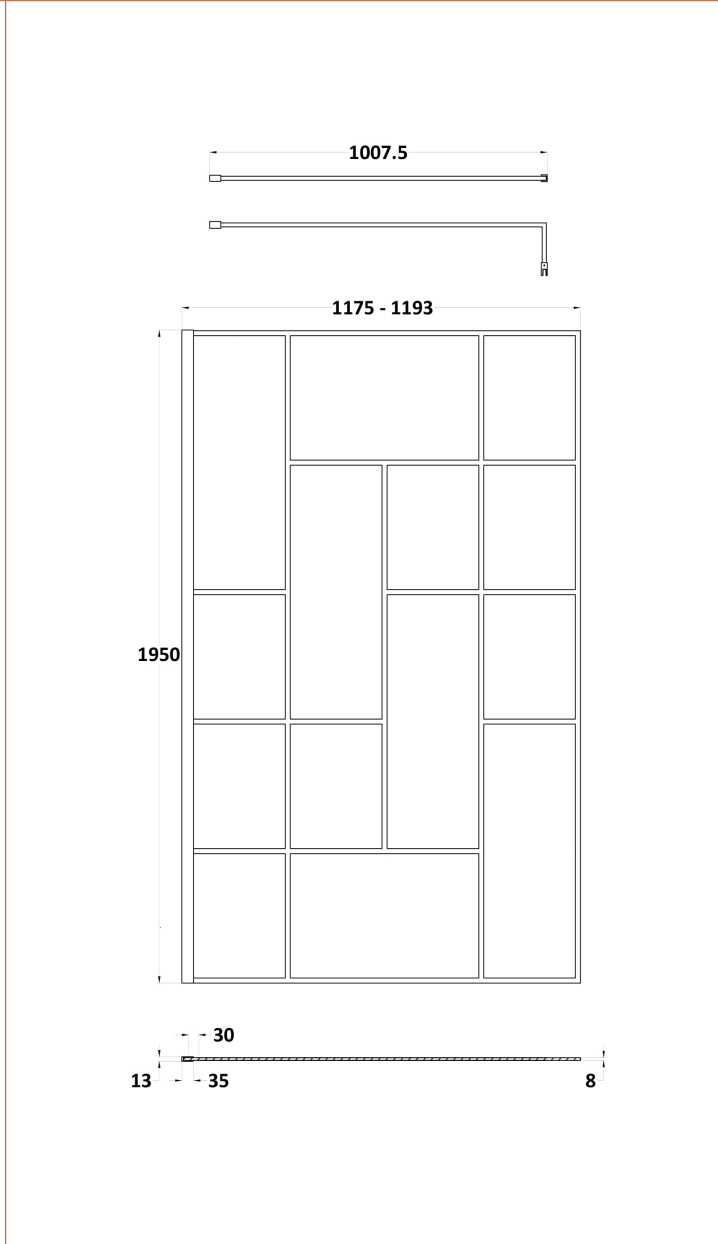

Sales Code: WRSFB12

Description: ABSTRACT Frm Wetroom Screen 1200X1950x8

Product Dimensions

Height (mm):	1950
Width (mm):	1200
Depth (mm):	14
Nett Weight (kg):	52.7

Packaging Dimensions

Height (mm):	60
Width (mm):	1250
Length (mm):	2070
Gross Weight (kg):	53.2

Packaging Data

Box Colour:	Brown Cardboard Box - Printed
Box Qty:	1
Label Size:	x
Label Colour:	Not Applicable
Label Qty:	0

Outer Box Dimensions (If Applicable)

Height (mm):	
Width (mm):	
Depth (mm):	
Length (mm):	
Gross Weight (kg):	
Barcode:	5056462614175

Product Details

Country of Origin:	China
Fitting Instruction:	No
CE Approval:	Yes
Profile Material:	Aluminium
Profile Finish:	Matt Black
Adjustments (mm):	1180mm-1200mm
Entry Width (mm):	N/A
Swing In Dim (mm):	N/A
Swing Out Dim (mm):	N/A
Radius (mm):	Not Applicable
Glass Thickness (mm):	8
Easy Fit:	No
Easy Clean:	No
Handle Style:	Not Applicable
Handle Material:	Not Applicable
Enclosure Design:	Frameless
Wheel Type:	Not Applicable
Support Bar Included:	Support Bar Included
Extras:	None