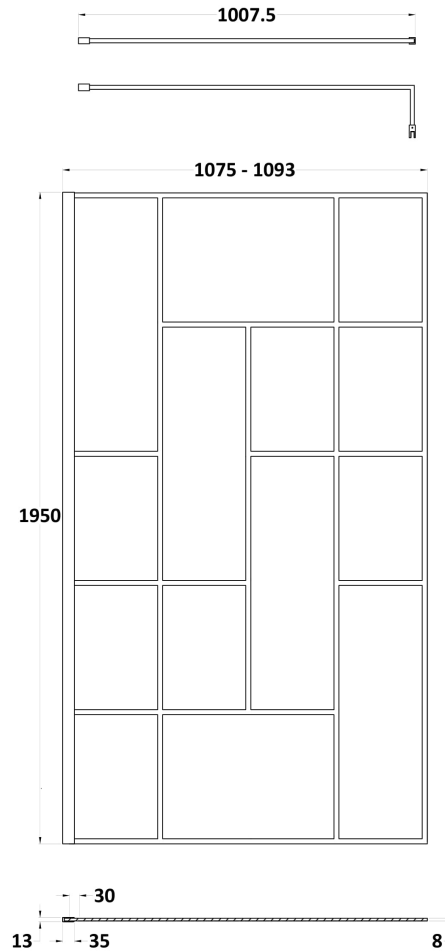

Sales Code: WRSFB11

Description: ABSTRACT Frm Wetroom Screen 1100X1950x8

Product Dimensions

Height (mm):	1950
Width (mm):	1100
Depth (mm):	14
Nett Weight (kg):	48.3

Packaging Dimensions

Height (mm):	60
Width (mm):	1150
Length (mm):	2070
Gross Weight (kg):	48.8

Packaging Data

Box Colour:	Brown Cardboard Box - Printed
Box Qty:	1
Label Size:	x
Label Colour:	Not Applicable
Label Qty:	0

Outer Box Dimensions (If Applicable)

Height (mm):	
Width (mm):	
Depth (mm):	
Length (mm):	
Gross Weight (kg):	
Barcode:	5056462614168

Product Details

Country of Origin:	China
Fitting Instruction:	No
CE Approval:	Yes
Profile Material:	Aluminium
Profile Finish:	Matt Black
Adjustments (mm):	1080mm-1100mm
Entry Width (mm):	N/A
Swing In Dim (mm):	N/A
Swing Out Dim (mm):	N/A
Radius (mm):	Not Applicable
Glass Thickness (mm):	8
Easy Fit:	No
Easy Clean:	No
Handle Style:	Not Applicable
Handle Material:	Not Applicable
Enclosure Design:	Frameless
Wheel Type:	Not Applicable
Support Bar Included:	Support Bar Included
Extras:	None