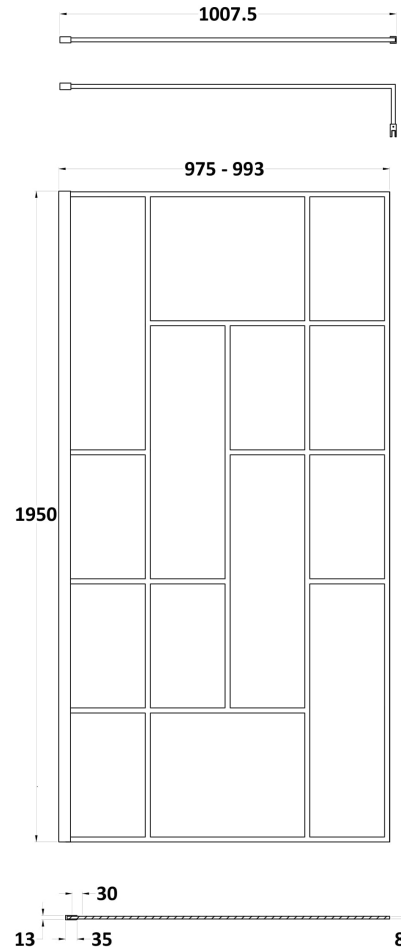

Sales Code: WRSFB10

Description: ABSTRACT Frm Wetroom Screen 1000X1950x8

Product Dimensions

Height (mm):	1950
Width (mm):	1000
Depth (mm):	14
Nett Weight (kg):	44.3

Packaging Dimensions

Height (mm):	60
Width (mm):	1050
Length (mm):	2070
Gross Weight (kg):	44.8

Packaging Data

Box Colour:	Brown Cardboard Box - Printed
Box Qty:	1
Label Size:	x
Label Colour:	Not Applicable
Label Qty:	0

Outer Box Dimensions (If Applicable)

Height (mm):	
Width (mm):	
Depth (mm):	
Length (mm):	
Gross Weight (kg):	
Barcode:	5056462614151

Product Details

Country of Origin:	China
Fitting Instruction:	No
CE Approval:	Yes
Profile Material:	Aluminium
Profile Finish:	Matt Black
Adjustments (mm):	980mm-1000mm
Entry Width (mm):	N/A
Swing In Dim (mm):	N/A
Swing Out Dim (mm):	N/A
Radius (mm):	Not Applicable
Glass Thickness (mm):	8
Easy Fit:	No
Easy Clean:	No
Handle Style:	Not Applicable
Handle Material:	Not Applicable
Enclosure Design:	Frameless
Wheel Type:	Not Applicable
Support Bar Included:	Support Bar Included
Extras:	None