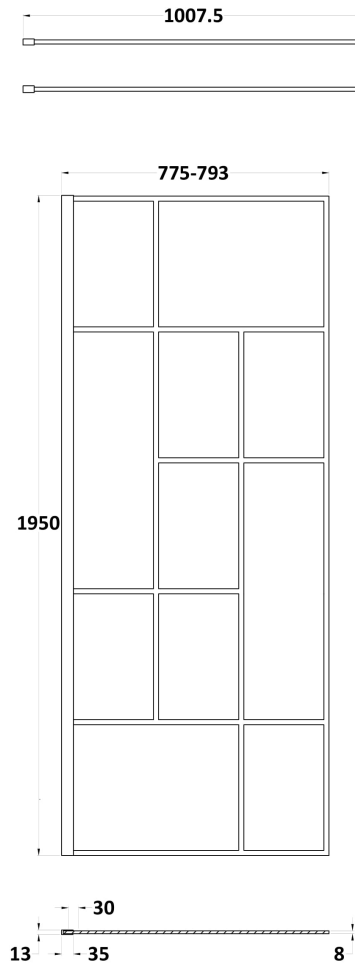

Sales Code: WRSFB080

Description: ABSTRACT Frame Wetroom Screen 800X1950x8

**Product Dimensions**

Height (mm):	1950
Width (mm):	800
Depth (mm):	14
Nett Weight (kg):	35.4

**Packaging Dimensions**

Height (mm):	60
Width (mm):	850
Length (mm):	2070
Gross Weight (kg):	35.9

**Packaging Data**

Box Colour:	Brown Cardboard Box - Printed
Box Qty:	1
Label Size:	x
Label Colour:	Not Applicable
Label Qty:	0

**Outer Box Dimensions (If Applicable)**

Height (mm):	
Width (mm):	
Depth (mm):	
Length (mm):	
Gross Weight (kg):	
Barcode:	5056462614137

**Product Details**

Country of Origin:	China
Fitting Instruction:	No
CE Approval:	Yes
Profile Material:	Aluminium
Profile Finish:	Matt Black
Adjustments (mm):	780mm - 800mm
Entry Width (mm):	N/A
Swing In Dim (mm):	N/A
Swing Out Dim (mm):	N/A
Radius (mm):	Not Applicable
Glass Thickness (mm):	8
Easy Fit:	No
Easy Clean:	No
Handle Style:	Not Applicable
Handle Material:	Not Applicable
Enclosure Design:	Frameless
Wheel Type:	Not Applicable
Support Bar Included:	Support Bar Included
Extras:	None