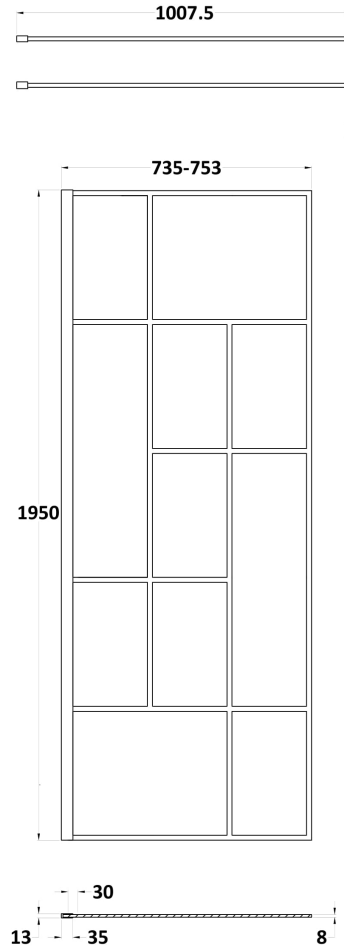

Sales Code: WRSFB076

Description: ABSTRACT Frame Wetroom Screen 760X1950x8

Product Dimensions

Height (mm):	1950
Width (mm):	760
Depth (mm):	14
Nett Weight (kg):	33.7

Packaging Dimensions

Height (mm):	60
Width (mm):	810
Length (mm):	2070
Gross Weight (kg):	34.2

Packaging Data

Box Colour:	Brown Cardboard Box - Printed
Box Qty:	1
Label Size:	x
Label Colour:	Not Applicable
Label Qty:	0

Outer Box Dimensions (If Applicable)

Height (mm):	
Width (mm):	
Depth (mm):	
Length (mm):	
Gross Weight (kg):	
Barcode:	5056462614120

Product Details

Country of Origin:	China
Fitting Instruction:	No
CE Approval:	Yes
Profile Material:	Aluminium
Profile Finish:	Matt Black
Adjustments (mm):	740mm-760mm
Entry Width (mm):	N/A
Swing In Dim (mm):	N/A
Swing Out Dim (mm):	N/A
Radius (mm):	Not Applicable
Glass Thickness (mm):	8
Easy Fit:	No
Easy Clean:	No
Handle Style:	Not Applicable
Handle Material:	Not Applicable
Enclosure Design:	Frameless
Wheel Type:	Not Applicable
Support Bar Included:	Support Bar Included
Extras:	None