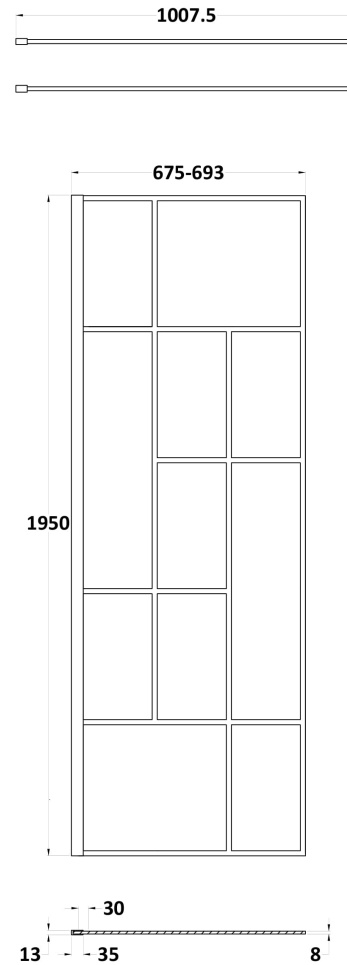

Sales Code: WRSFB070

Description: ABSTRACT Frame Wetroom Screen 700X1950x8

Product Dimensions

Height (mm):	1950
Width (mm):	700
Depth (mm):	14
Nett Weight (kg):	30.6

Packaging Dimensions

Height (mm):	60
Width (mm):	750
Length (mm):	2070
Gross Weight (kg):	31.1

Packaging Data

Box Colour:	Brown Cardboard Box - Printed
Box Qty:	1
Label Size:	x
Label Colour:	Not Applicable
Label Qty:	0

Outer Box Dimensions (If Applicable)

Height (mm):	
Width (mm):	
Depth (mm):	
Length (mm):	
Gross Weight (kg):	
Barcode:	5056462614113

Product Details

Country of Origin:	China
Fitting Instruction:	No
CE Approval:	Yes
Profile Material:	Aluminium
Profile Finish:	Matt Black
Adjustments (mm):	680mm - 700mm
Entry Width (mm):	N/A
Swing In Dim (mm):	N/A
Swing Out Dim (mm):	N/A
Radius (mm):	Not Applicable
Glass Thickness (mm):	8
Easy Fit:	No
Easy Clean:	No
Handle Style:	Not Applicable
Handle Material:	Not Applicable
Enclosure Design:	Frameless
Wheel Type:	Not Applicable
Support Bar Included:	Support Bar Included
Extras:	None