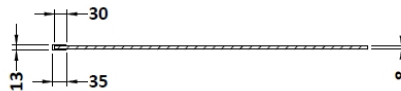

Sales Code: WRSB800

Description: Wetroom Screen 800 X1950mm

Product Dimensions

Height (mm):	1950
Width (mm):	800
Depth (mm):	14
Nett Weight (kg):	34.36

Packaging Dimensions

Height (mm):	65
Width (mm):	830
Length (mm):	2010
Gross Weight (kg):	34.36

Packaging Data

Box Colour:	Brown Cardboard Box - Printed
Box Qty:	1
Label Size:	100 x 50
Label Colour:	Not Applicable
Label Qty:	0

Outer Box Dimensions (If Applicable)

Height (mm):	
Width (mm):	
Depth (mm):	
Length (mm):	
Gross Weight (kg):	
Barcode:	5055369007448

Product Details

Country of Origin:	China
Fitting Instruction:	Yes
CE Approval:	Yes
Profile Material:	Aluminium
Profile Finish:	Polished Chrome
Adjustments (mm):	775mm-793mm
Entry Width (mm):	N/A
Swing In Dim (mm):	N/A
Swing Out Dim (mm):	N/A
Radius (mm):	Not Applicable
Glass Thickness (mm):	8
Easy Fit:	No
Easy Clean:	No
Handle Style:	Not Applicable
Handle Material:	Not Applicable
Enclosure Design:	Frameless
Wheel Type:	Not Applicable
Support Bar Included:	Support Bar Included
Extras:	None