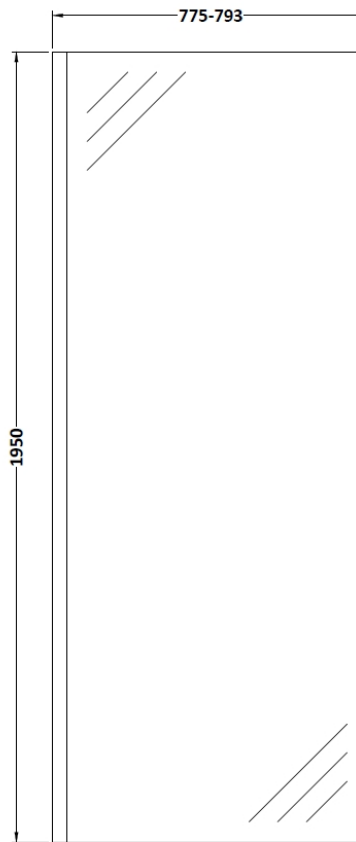

Sales Code: WRSB800

Description: Wetroom Screen 800 X1950mm

Product Dimensions

Height (mm):	1950
Width (mm):	800
Depth (mm):	14
Nett Weight (kg):	34.36

Packaging Dimensions

Height (mm):	65
Width (mm):	830
Length (mm):	2010
Gross Weight (kg):	34.36

Packaging Data

Box Colour:	Brown Cardboard Box - Printed
Box Qty:	1
Label Size:	100 x 50
Label Colour:	Not Applicable
Label Qty:	0

Outer Box Dimensions (If Applicable)

Height (mm):	
Width (mm):	
Depth (mm):	
Length (mm):	
Gross Weight (kg):	
Barcode:	5055369007448

Product Details

Country of Origin:	China
Fitting Instruction:	Yes
CE Approval:	Yes
Profile Material:	Aluminium
Profile Finish:	Polished Chrome
Adjustments (mm):	775mm-793mm
Entry Width (mm):	N/A
Swing In Dim (mm):	N/A
Swing Out Dim (mm):	N/A
Radius (mm):	Not Applicable
Glass Thickness (mm):	8
Easy Fit:	No
Easy Clean:	No
Handle Style:	Not Applicable
Handle Material:	Not Applicable
Enclosure Design:	Frameless
Wheel Type:	Not Applicable
Support Bar Included:	Support Bar Included
Extras:	None