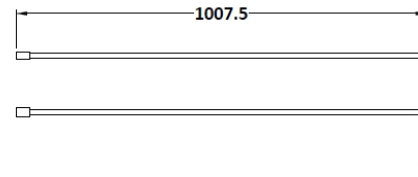

Sales Code: WRSB800

Description: Wetroom Screen 800 X1950mm

Product Dimensions

Height (mm):	1950
Width (mm):	800
Depth (mm):	14
Nett Weight (kg):	34.36

Packaging Dimensions

Height (mm):	65
Width (mm):	830
Length (mm):	2010
Gross Weight (kg):	34.36

Packaging Data

Box Colour:	Brown Cardboard Box - Printed
Box Qty:	1
Label Size:	100 x 50
Label Colour:	Not Applicable
Label Qty:	0

Outer Box Dimensions (If Applicable)

Height (mm):	
Width (mm):	
Depth (mm):	
Length (mm):	
Gross Weight (kg):	
Barcode:	5055369007448

Product Details

Country of Origin:	China
Fitting Instruction:	Yes
CE Approval:	Yes
Profile Material:	Aluminium
Profile Finish:	Polished Chrome
Adjustments (mm):	775mm-793mm
Entry Width (mm):	N/A
Swing In Dim (mm):	N/A
Swing Out Dim (mm):	N/A
Radius (mm):	Not Applicable
Glass Thickness (mm):	8
Easy Fit:	No
Easy Clean:	No
Handle Style:	Not Applicable
Handle Material:	Not Applicable
Enclosure Design:	Frameless
Wheel Type:	Not Applicable
Support Bar Included:	Support Bar Included
Extras:	None