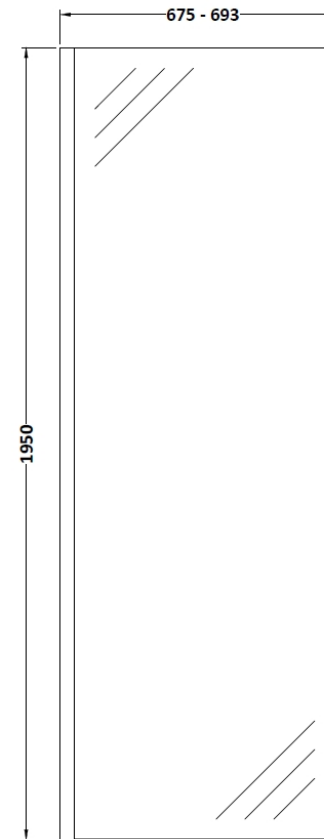

Sales Code: WRSB700

Description: Wetroom Screen 700 X1950mm

Product Dimensions

| | |
|-------------------|-------|
| Height (mm): | 1950 |
| Width (mm): | 700 |
| Depth (mm): | 14 |
| Nett Weight (kg): | 29.44 |

Packaging Dimensions

| | |
|--------------------|-------|
| Height (mm): | 65 |
| Width (mm): | 730 |
| Length (mm): | 2010 |
| Gross Weight (kg): | 29.44 |

Packaging Data

| | |
|---------------|-------------------------------|
| Box Colour: | Brown Cardboard Box - Printed |
| Box Qty: | 1 |
| Label Size: | 100 x 50 |
| Label Colour: | Not Applicable |
| Label Qty: | 0 |

Outer Box Dimensions (If Applicable)

| | |
|--------------------|---------------|
| Height (mm): | |
| Width (mm): | |
| Depth (mm): | |
| Length (mm): | |
| Gross Weight (kg): | |
| Barcode: | 5055369007424 |

Product Details

| | |
|-----------------------|----------------------|
| Country of Origin: | China |
| Fitting Instruction: | Yes |
| CE Approval: | Yes |
| Profile Material: | Aluminium |
| Profile Finish: | Polished Chrome |
| Adjustments (mm): | 675mm-693mm |
| Entry Width (mm): | N/A |
| Swing In Dim (mm): | N/A |
| Swing Out Dim (mm): | N/A |
| Radius (mm): | Not Applicable |
| Glass Thickness (mm): | 8 |
| Easy Fit: | No |
| Easy Clean: | No |
| Handle Style: | Not Applicable |
| Handle Material: | Not Applicable |
| Enclosure Design: | Frameless |
| Wheel Type: | Not Applicable |
| Support Bar Included: | Support Bar Included |
| Extras: | None |