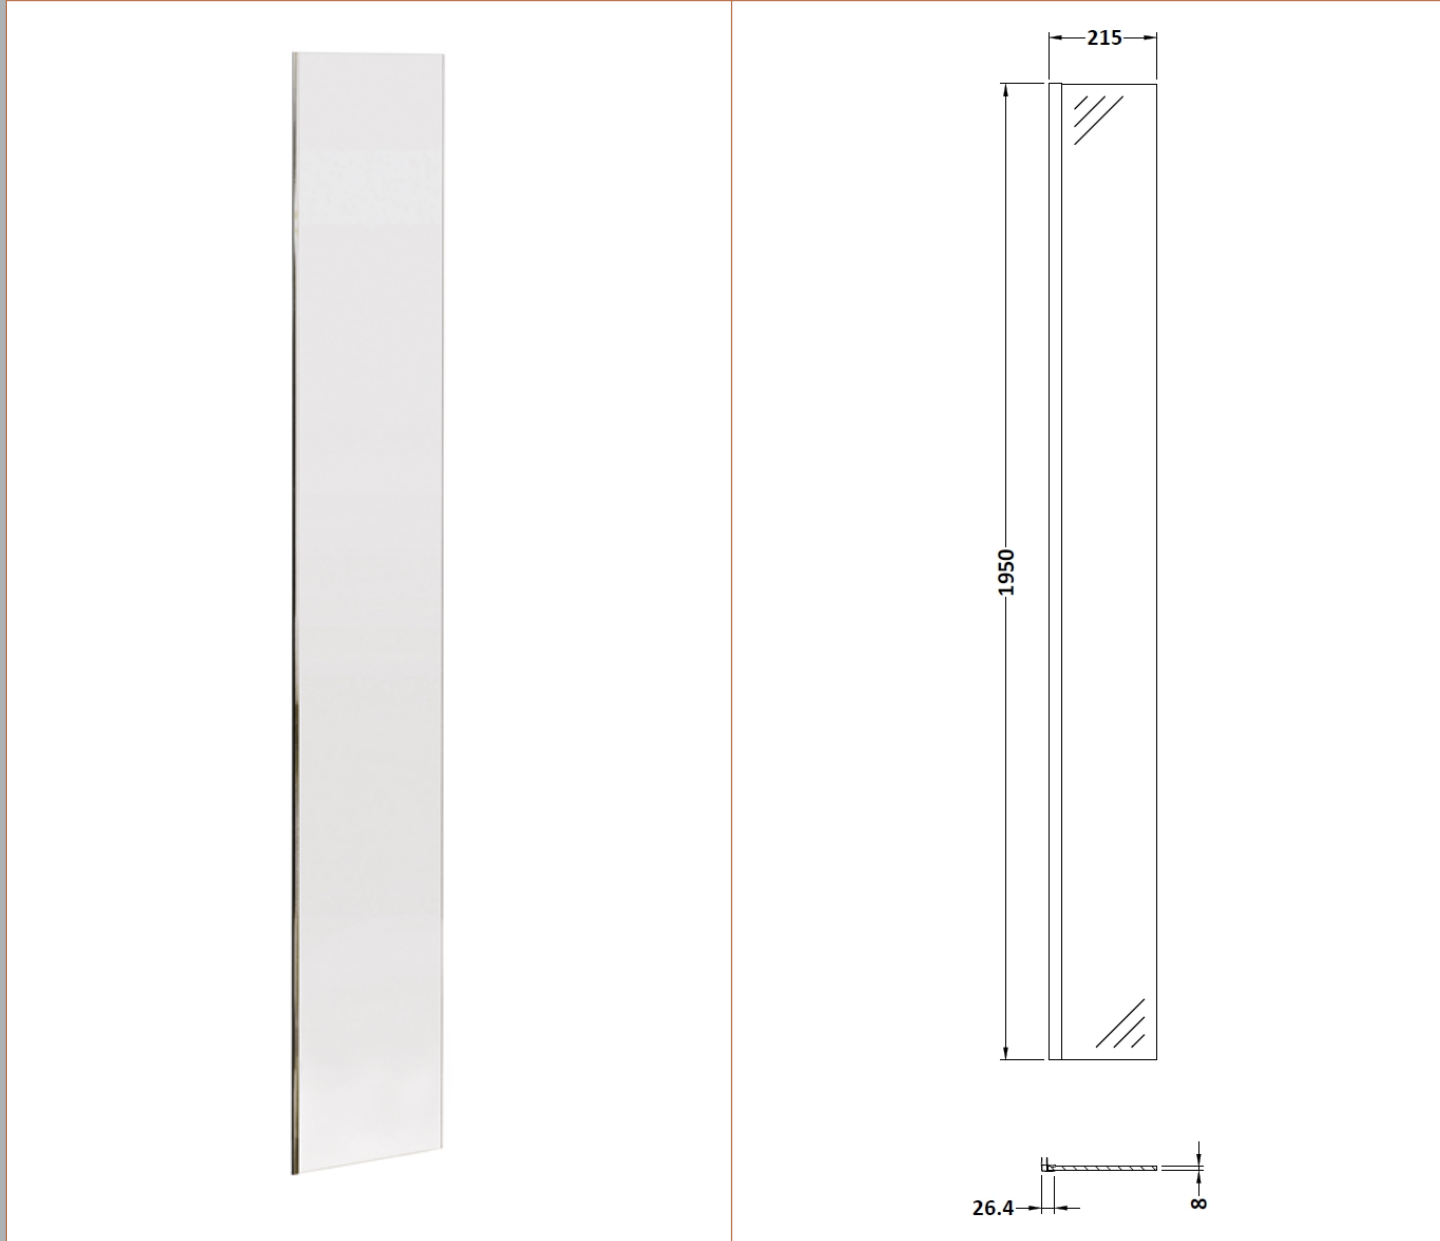

Sales Code: WRSB250

Description: Wetroom Screen Return 215mm X1950mm

Product Dimensions

Height (mm):	1950
Width (mm):	28
Depth (mm):	215
Nett Weight (kg):	9.36

Packaging Dimensions

Height (mm):	55
Width (mm):	285
Length (mm):	2010
Gross Weight (kg):	9.36

Packaging Data

Box Colour:	Brown Cardboard Box - Printed
Box Qty:	1
Label Size:	100 x 50
Label Colour:	Not Applicable
Label Qty:	0

Outer Box Dimensions (If Applicable)

Height (mm):	
Width (mm):	
Depth (mm):	
Length (mm):	
Gross Weight (kg):	
Barcode:	5055369007417

Product Details

Country of Origin:	China
Fitting Instruction:	Yes
CE Approval:	Yes
Profile Material:	Aluminium
Profile Finish:	Polished Chrome
Adjustments (mm):	N/A
Entry Width (mm):	N/A
Swing In Dim (mm):	N/A
Swing Out Dim (mm):	N/A
Radius (mm):	Not Applicable
Glass Thickness (mm):	8
Easy Fit:	No
Easy Clean:	No
Handle Style:	Not Applicable
Handle Material:	Not Applicable
Enclosure Design:	Frameless
Wheel Type:	Not Applicable
Support Bar Included:	Support Bar Not Included
Extras:	None