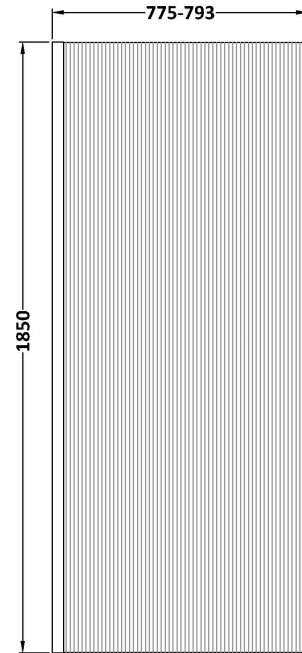

### Packaging Details

Barcode: 5056462679600

Sales Code: WRFL18580

Description: 800X1850 Fluted Wetroom Screen Inc' Bar

**Product Dimensions**

Height (mm):	1850
Width (mm):	800
Depth (mm):	14
Nett Weight (kg):	34

**Packaging Dimensions**

Height (mm):	60
Width (mm):	850
Length (mm):	1920
Gross Weight (kg):	34

**Packaging Data**

Box Colour:	Brown Cardboard Box - Printed
Box Qty:	1
Label Size:	100 x 50
Label Colour:	Not Applicable
Label Qty:	0

**Outer Box Dimensions (If Applicable)**

Height (mm):	
Width (mm):	
Depth (mm):	
Length (mm):	
Gross Weight (kg):	
Barcode:	5056462661209

**Product Details**

Country of Origin:	China
Fitting Instruction:	No
CE Approval:	Yes
Profile Material:	Aluminium
Profile Finish:	Polished Chrome
Adjustments (mm):	775mm - 793mm
Entry Width (mm):	N/A
Swing In Dim (mm):	N/A
Swing Out Dim (mm):	N/A
Radius (mm):	Not Applicable
Glass Thickness (mm):	8
Easy Fit:	No
Easy Clean:	No
Handle Style:	Not Applicable
Handle Material:	Not Applicable
Enclosure Design:	Fluted
Wheel Type:	Not Applicable
Support Bar Included:	Support Bar Included
Extras:	None

### Product Dimensions

Height (mm):	15
Width (mm):	150
Depth (mm):	1000
Nett Weight (kg):	0.67