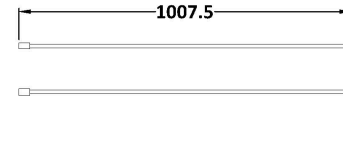

### Packaging Details

Barcode: 5056462679600

Sales Code: WRFL18580

Description: 800X1850 Fluted Wetroom Screen Inc' Bar

**Product Dimensions**

Height (mm):	1850
Width (mm):	800
Depth (mm):	14
Nett Weight (kg):	34

**Packaging Dimensions**

Height (mm):	60
Width (mm):	850
Length (mm):	1920
Gross Weight (kg):	34

**Packaging Data**

Box Colour:	Brown Cardboard Box - Printed
Box Qty:	1
Label Size:	100 x 50
Label Colour:	Not Applicable
Label Qty:	0

**Outer Box Dimensions (If Applicable)**

Height (mm):	
Width (mm):	
Depth (mm):	
Length (mm):	
Gross Weight (kg):	
Barcode:	5056462661209

**Product Details**

Country of Origin:	China
Fitting Instruction:	No
CE Approval:	Yes
Profile Material:	Aluminium
Profile Finish:	Polished Chrome
Adjustments (mm):	775mm - 793mm
Entry Width (mm):	N/A
Swing In Dim (mm):	N/A
Swing Out Dim (mm):	N/A
Radius (mm):	Not Applicable
Glass Thickness (mm):	8
Easy Fit:	No
Easy Clean:	No
Handle Style:	Not Applicable
Handle Material:	Not Applicable
Enclosure Design:	Fluted
Wheel Type:	Not Applicable
Support Bar Included:	Support Bar Included
Extras:	None

### Outer Box Dimensions (If Applicable)

Height (mm):	
Width (mm):	
Depth (mm):	
Length (mm):	
Gross Weight (kg):	
Barcode:	5056211847342