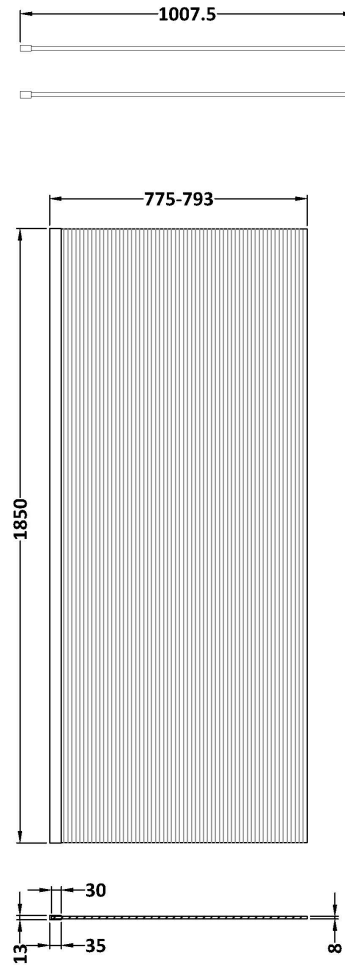

### Packaging Details

Barcode: 5056462679600

Sales Code: WRFL18580

Description: 800X1850 Fluted Wetroom Screen Inc' Bar

**Product Dimensions**

Height (mm):	1850
Width (mm):	800
Depth (mm):	14
Nett Weight (kg):	34

**Packaging Dimensions**

Height (mm):	60
Width (mm):	850
Length (mm):	1920
Gross Weight (kg):	34

**Packaging Data**

Box Colour:	Brown Cardboard Box - Printed
Box Qty:	1
Label Size:	100 x 50
Label Colour:	Not Applicable
Label Qty:	0

**Outer Box Dimensions (If Applicable)**

Height (mm):	
Width (mm):	
Depth (mm):	
Length (mm):	
Gross Weight (kg):	
Barcode:	5056462661209

**Product Details**

Country of Origin:	China
Fitting Instruction:	No
CE Approval:	Yes
Profile Material:	Aluminium
Profile Finish:	Polished Chrome
Adjustments (mm):	775mm - 793mm
Entry Width (mm):	N/A
Swing In Dim (mm):	N/A
Swing Out Dim (mm):	N/A
Radius (mm):	Not Applicable
Glass Thickness (mm):	8
Easy Fit:	No
Easy Clean:	No
Handle Style:	Not Applicable
Handle Material:	Not Applicable
Enclosure Design:	Fluted
Wheel Type:	Not Applicable
Support Bar Included:	Support Bar Included
Extras:	None

### Product Dimensions

Height (mm):	15
Width (mm):	150
Depth (mm):	1000
Nett Weight (kg):	0.67