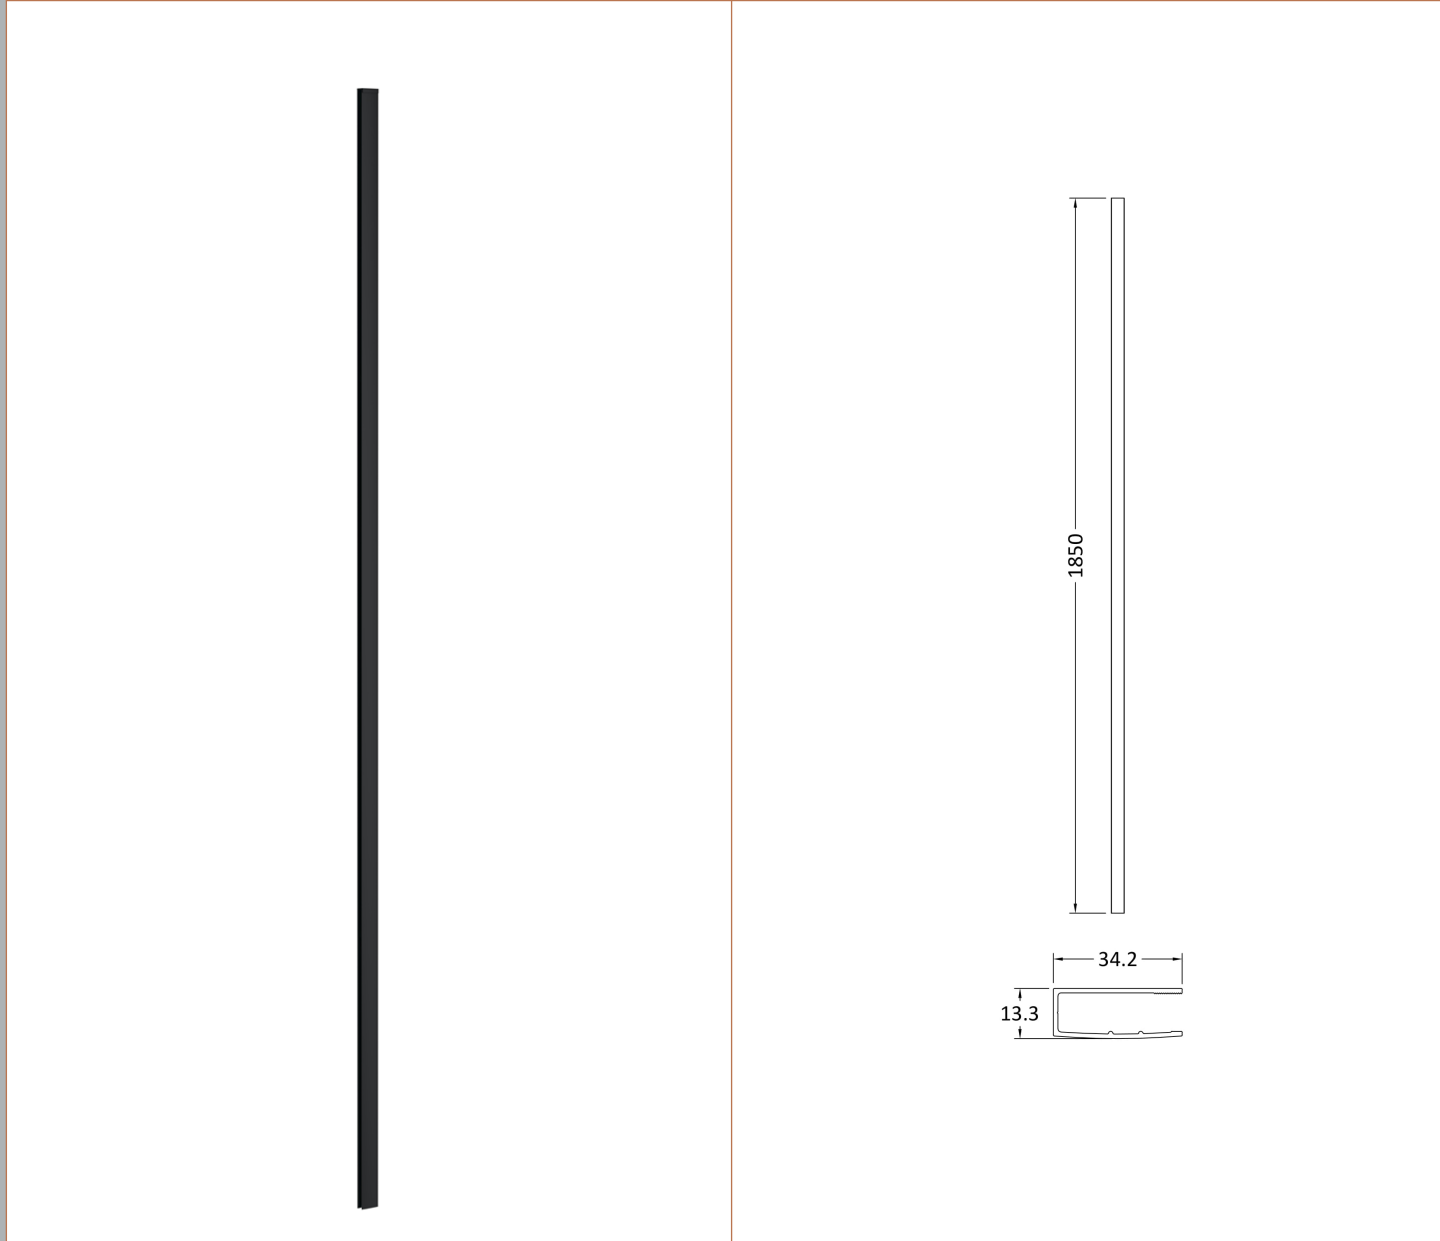

### Packaging Details

Barcode: 5056462679600

Sales Code: WRFL18580

Description: 800X1850 Fluted Wetroom Screen Inc' Bar

**Product Dimensions**

Height (mm):	1850
Width (mm):	800
Depth (mm):	14
Nett Weight (kg):	34

**Outer Box Dimensions (If Applicable)**

Height (mm):	
Width (mm):	
Depth (mm):	
Length (mm):	
Gross Weight (kg):	
Barcode:	5056462661209

**Product Details**

Country of Origin:	China
Fitting Instruction:	No
CE Approval:	Yes
Profile Material:	Aluminium
Profile Finish:	Polished Chrome
Adjustments (mm):	775mm - 793mm
Entry Width (mm):	N/A
Swing In Dim (mm):	N/A
Swing Out Dim (mm):	N/A
Radius (mm):	Not Applicable
Glass Thickness (mm):	8
Easy Fit:	No
Easy Clean:	No
Handle Style:	Not Applicable
Handle Material:	Not Applicable
Enclosure Design:	Fluted
Wheel Type:	Not Applicable
Support Bar Included:	Support Bar Included
Extras:	None

Sales Code: WRSF009

Description: Wetroom Wall Channel 1850mm Black

**Product Dimensions**

Height (mm):	1850
Width (mm):	
Depth (mm):	
Nett Weight (kg):	0.6

**Packaging Dimensions**

Height (mm):	60
Width (mm):	185
Length (mm):	1860
Gross Weight (kg):	0.6

### Product Dimensions

Height (mm):	15
Width (mm):	150
Depth (mm):	1000
Nett Weight (kg):	0.67