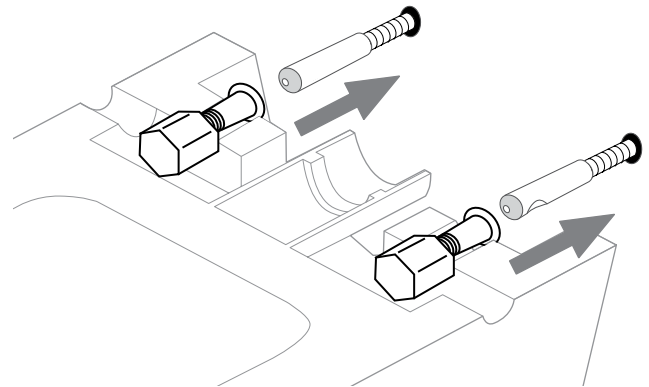

Technical Data Sheet

ORBIT
Wall Hung WC

TAVISTOCK
inspiring bathrooms

No.	Description	Code	Fixings Included
1	Orbit WH Pan	WH250S	Yes
2	Orbit Soft Close Quick Release Seat	TS250S	Yes

Dimensions

TS250S Orbit Seat Dimensions	
Measurement	Dimension
Front to Back Depth	435mm
Left to Right Width	360mm
Ring Hole Front to Back	280mm
Ring Hole Left to Right	230mm
Seat Thickness	37mm
Width of Back of Seat	360mm
Min/Max Adjustment for fixings	95/165mm

Diagrams not to scale
All dimensions in mm
tolerance of +/- 5mm

FAQ's

Are there any other compatible seats? **No.**

Is the seat quick release? **Yes, the button is at the rear of seat.**