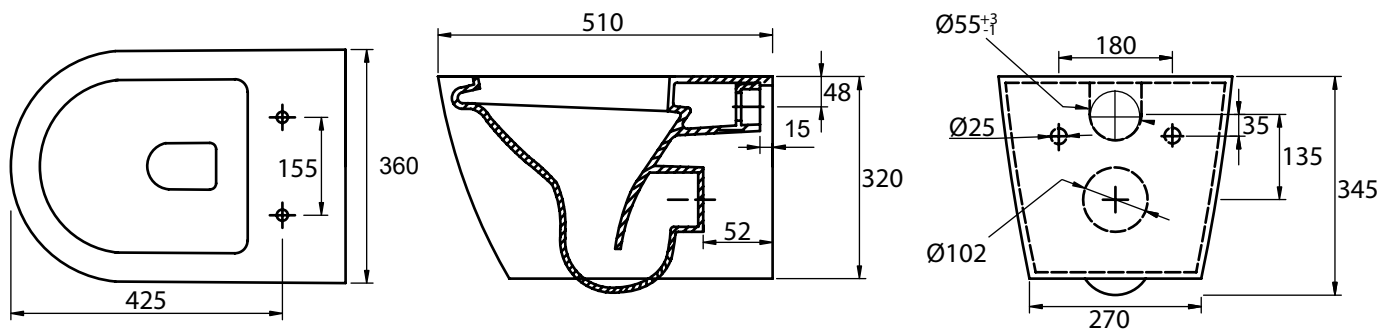

Technical Data Sheet

ORBIT
Wall Hung WC

TAVISTOCK
inspiring bathrooms

No.	Description	Code	Fixings Included
1	Orbit WH Pan	WH250S	Yes
2	Orbit Soft Close Quick Release Seat	TS250S	Yes

Dimensions

TS250S Orbit Seat Dimensions	
Measurement	Dimension
Front to Back Depth	435mm
Left to Right Width	360mm
Ring Hole Front to Back	280mm
Ring Hole Left to Right	230mm
Seat Thickness	37mm
Width of Back of Seat	360mm
Min/Max Adjustment for fixings	95/165mm

Diagrams not to scale
All dimensions in mm
tolerance of +/- 5mm

FAQ's

Are there any other compatible seats? **No.**

Is the seat quick release? **Yes, the button is at the rear of seat.**