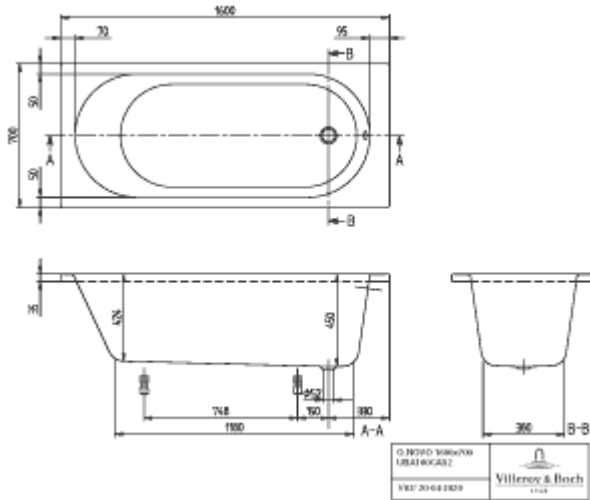

O.NOVO RECTANGULAR BATH RECTANGLE

PRODUCT INFORMATION

Article title	Villeroy & Boch O.novo Rectangular bath Solo, 1600 x 700 mm, White Alpin
Article number	UBA160CAS2V-01
Assembly / Assembly type	Installation
Scope of delivery	1 x rectangular bath
Length in mm	1600
Width in mm	700
Height in mm	475
Interior depth	450
Collection	O.novo
Product designation	Rectangular bath
Material	Acrylic
With overflow	Yes
Number of people	1
Shape	Rectangle
Colour designation	White Alpin
With slip resistance	No
Outlet / outlet	outlet at the foot end
Interior form	oval
SilentFlow	No

TECHNICAL DRAWINGS

UBA160CAS2V-01

UBA160CAS2V-01