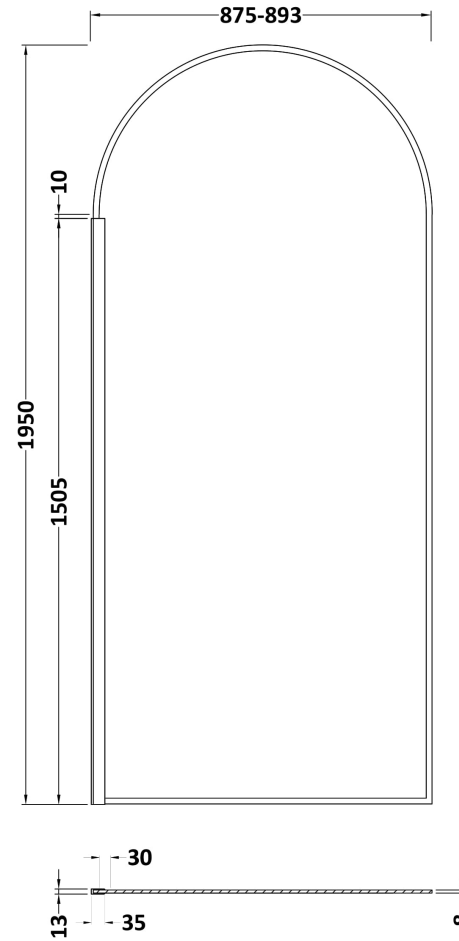

Sales Code: WRSRBP90

Description: 900 Arched Screen Outer Frame 1950X8mm

Product Dimensions

Height (mm):	1950
Width (mm):	893
Depth (mm):	14
Nett Weight (kg):	40.3

Packaging Dimensions

Height (mm):	2070
Width (mm):	950
Length (mm):	60
Gross Weight (kg):	40.3

Packaging Data

Box Colour:	Brown Cardboard Box - Printed
Box Qty:	1
Label Size:	100 x 50
Label Colour:	Not Applicable
Label Qty:	0

Outer Box Dimensions (If Applicable)

Height (mm):	
Width (mm):	
Depth (mm):	
Length (mm):	
Gross Weight (kg):	
Barcode:	5056462638355

Product Details

Country of Origin:	China
Fitting Instruction:	No
CE Approval:	Yes
Profile Material:	Aluminium
Profile Finish:	Matt Black
Adjustments (mm):	875mm-893mm
Entry Width (mm):	N/A
Swing In Dim (mm):	N/A
Swing Out Dim (mm):	N/A
Radius (mm):	Not Applicable
Glass Thickness (mm):	8
Easy Fit:	No
Easy Clean:	No
Handle Style:	Not Applicable
Handle Material:	Not Applicable
Enclosure Design:	Frameless
Wheel Type:	Not Applicable
Support Bar Included:	Support Bar Not Included
Extras:	None