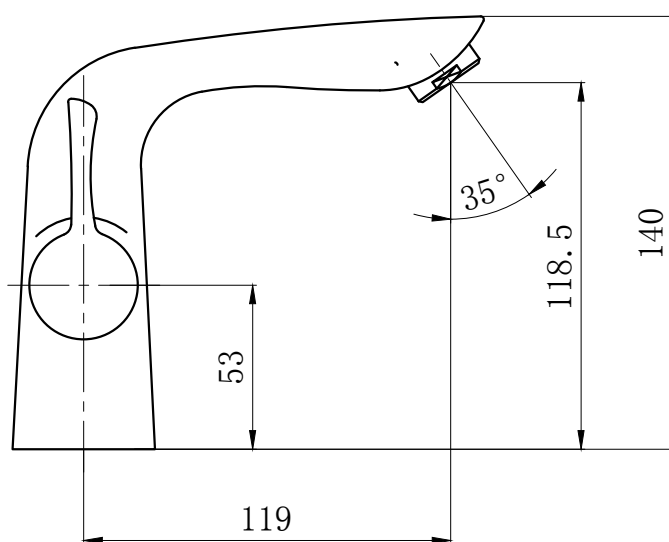

No	Description	Product Code	Fixings included	Gross Weight	Net Weight
1	Revive Basin Mixer	TRV11	YES		

DIAGRAMS NOT TO SCALE
ALL DIMENSIONS IN MM
TOLERANCE OF ± 5MM

FAQ's