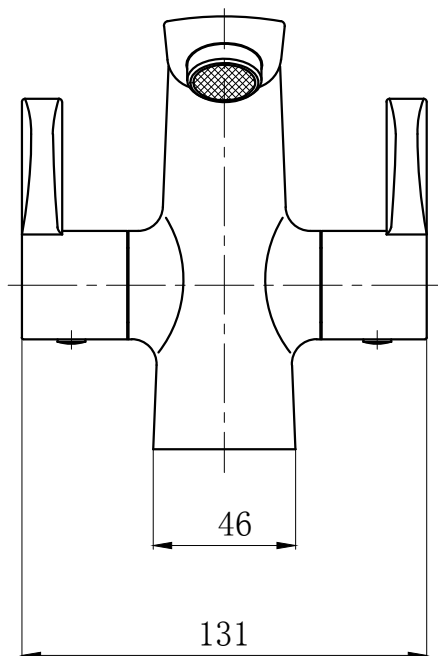

No	Description	Product Code	Fixings included	Gross Weight	Net Weight
1	Revive Basin Mixer	TRV11	YES		

DIAGRAMS NOT TO SCALE
ALL DIMENSIONS IN MM
TOLERANCE OF ± 5MM

FAQ's