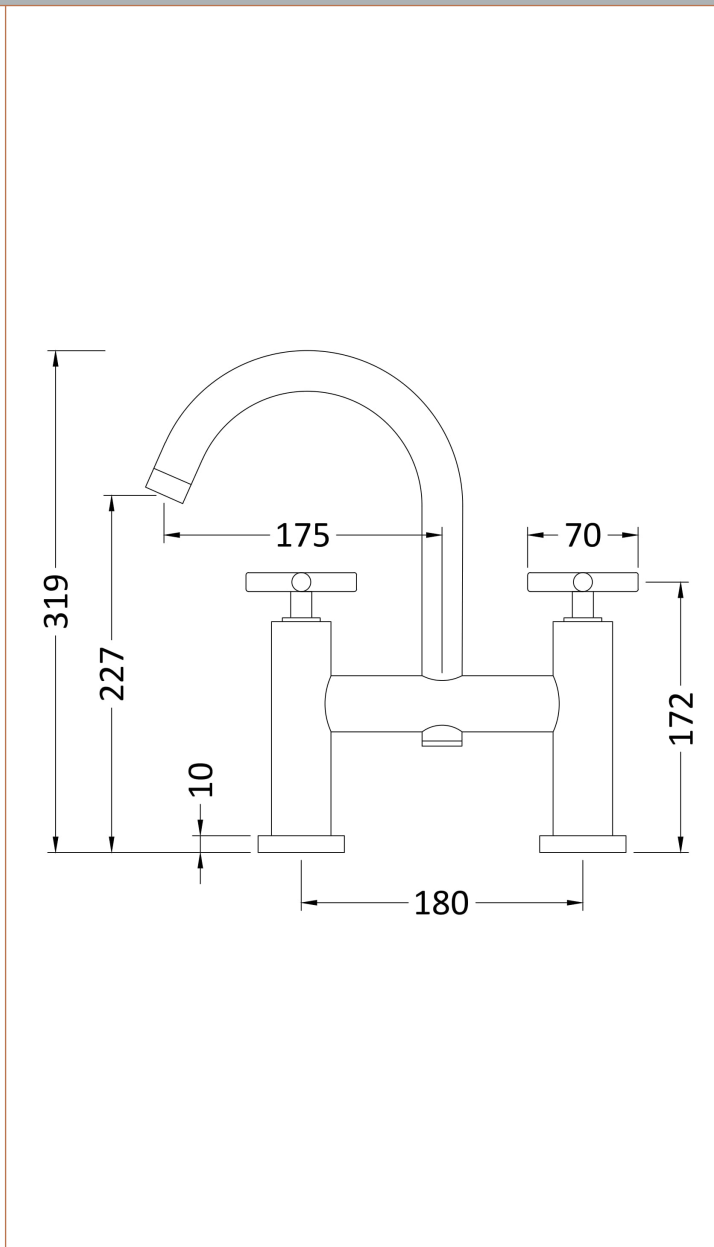

Sales Code: TEX353

Description: Tec Crosshead Bath Filler Small S Spout

Product Dimensions	
Height (mm):	319
Width (mm):	230
Depth (mm):	50
Length (mm):	
Nett Weight (kg):	3.1
Packaging Dimensions	
Height (mm):	100
Width (mm):	235
Depth (mm):	265
Gross Weight (kg):	3.1
Packaging Data	
Box Colour:	White Cardboard Box
Box Qty:	1
Label Size:	100 x 50
Label Colour:	White Label
Label Qty:	2
Outer Box Dimensions (If Applicable)	
Height (mm):	320
Width (mm):	495
Depth (mm):	295
Length (mm):	
Gross Weight (kg):	19
Barcode:	5055146198062
Product Details	
Country of Origin:	United Kingdom
Fitting Instruction:	Yes
Product Material:	Brass
Control Type:	Manual
Waste Included:	Waste Not Included
Waste Type:	Not Applicable
WRAS Approval: No	Approval No: N/A
Valve/Cartridge Type:	1/4 Turn Ceramic Disc
Colour/Finish:	Chrome
Mount Type:	Deck
Operating Pressure (bar):	0.2
Flow Rates: (Litres Per Min)	0.1 bar: 8 0.5 bar: 29 1 bar: 40 2 bar: 48 3 bar: 0
Pipe Size:	22 mm (3/4" Bsp)
Pipe Centres:	180 mm