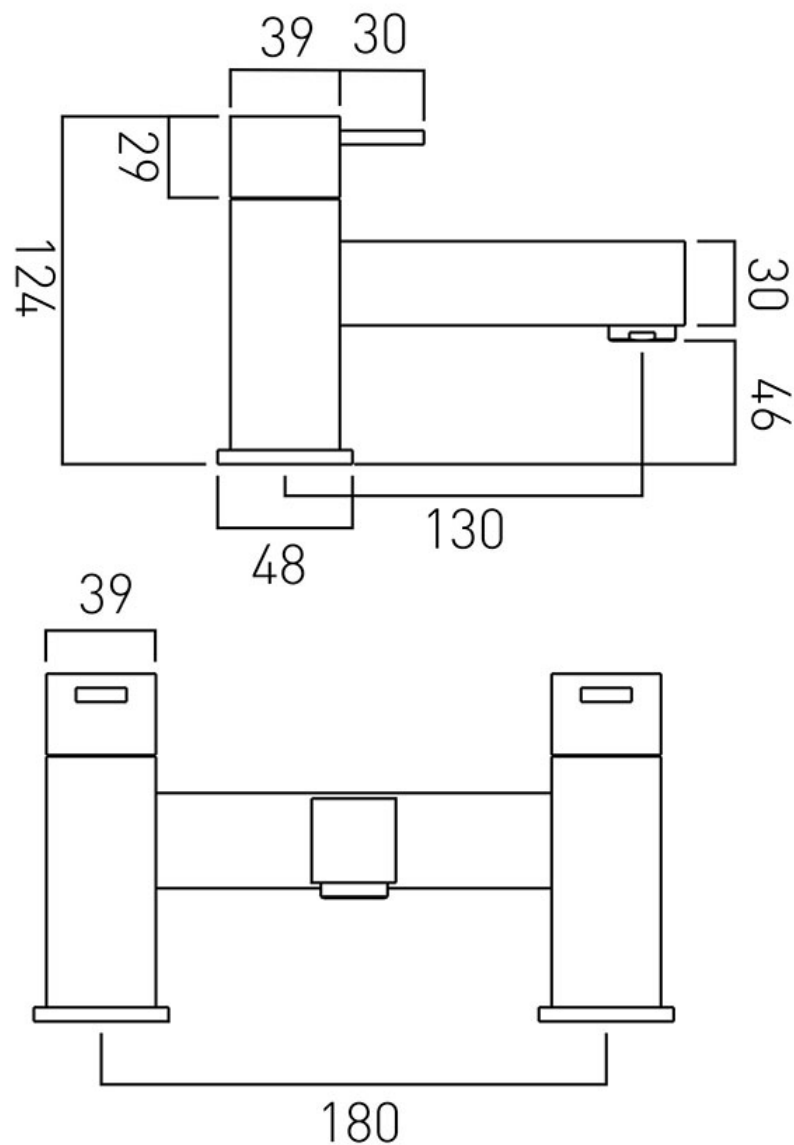

# TECHNICAL DRAWING

COLLECTION: Té

PRODUCT CODE: TE-137-C/P

tel: 01934 744466  
email: sales@vado.com  
www.vado.com

**where inspiration flows**  
taps | showering | accessories