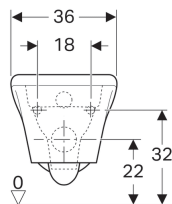

Geberit myDay wall-hung WC, washdown, shrouded, Rimfree

Application purposes

- For concealed cisterns
- For pressure flushing valves

Characteristics

- Wall-hung
- Washdown WC
- Rimfree
- Class 1, full flush volume 6 l, in accordance with EN 997
- Class 2 in accordance with EN 997

- Shrouded

Technical data

Material | Vitreous china

Scope of delivery

- Fastening material

To order additionally

- WC seat

Art. no.	Surface / colour	B	H	T	
201460600	KeraTect / white	36 cm	37.5 cm	54 cm	NEW

Accessories

- Geberit connection set for wall-hung WC, length 30 cm

- Depending on the installation type, a Geberit connection set for wall-hung WC, length 30 cm is required for mounting