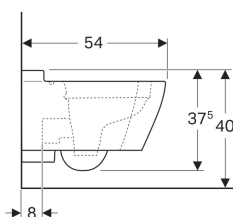

Geberit myDay wall-hung WC, washdown, shrouded, Rimfree

Application purposes

- For concealed cisterns
- For pressure flushing valves

Characteristics

- Wall-hung
- Washdown WC
- Rimfree
- Class 1, full flush volume 6 l, in accordance with EN 997
- Class 2 in accordance with EN 997

- Shrouded

Technical data

Material | Vitreous china

Scope of delivery

- Fastening material

To order additionally

- WC seat

Art. no.	Surface / colour	B	H	T	
201460600	KeraTect / white	36 cm	37.5 cm	54 cm	NEW

Accessories

- Geberit connection set for wall-hung WC, length 30 cm

- Depending on the installation type, a Geberit connection set for wall-hung WC, length 30 cm is required for mounting