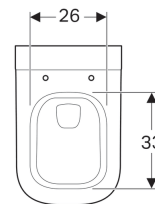

Geberit myDay wall-hung WC, washdown, shrouded, Rimfree

Application purposes

- For concealed cisterns
- For pressure flushing valves

Characteristics

- Wall-hung
- Washdown WC
- Rimfree
- Class 1, full flush volume 6 l, in accordance with EN 997
- Class 2 in accordance with EN 997

- Shrouded

Technical data

Material | Vitreous china

Scope of delivery

- Fastening material

To order additionally

- WC seat

Art. no.	Surface / colour	B	H	T	
201460600	KeraTect / white	36 cm	37.5 cm	54 cm	NEW

Accessories

- Geberit connection set for wall-hung WC, length 30 cm

- Depending on the installation type, a Geberit connection set for wall-hung WC, length 30 cm is required for mounting