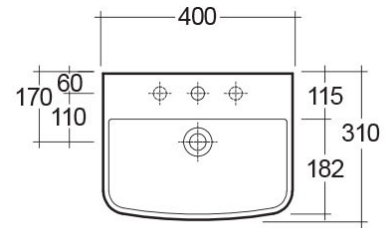

### Technical specifications

Dimensions: 400 x 310 mm

Weight: 8 Kg

Color: Alpine White

Shape of basin: Rectangle

Overflow hole: yes

Suites: [RAK-SUMMIT](#)

Code	Name
SM0701AWHA	SUMMIT WASH BASIN CLOAKROOM 40CM

Dimensions: All dimensions in mm tolerance  $\pm 5\%$  for below 200mm and  $\pm 3\%$  for above 200mm.

Note: Due to a continuing development programme to improve design and performance, the manufacturer reserves all rights to vary specifications without prior information.