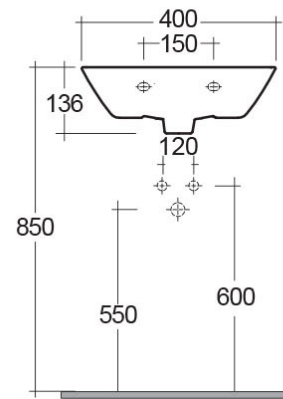

### Technical specifications

Dimensions: 400 x 310 mm

Weight: 8 Kg

Color: Alpine White

Shape of basin: Rectangle

Overflow hole: yes

Suites: [RAK-SUMMIT](#)

Code	Name
SM0701AWHA	SUMMIT WASH BASIN CLOAKROOM 40CM

Dimensions: All dimensions in mm tolerance  $\pm 5\%$  for below 200mm and  $\pm 3\%$  for above 200mm.

Note: Due to a continuing development programme to improve design and performance, the manufacturer reserves all rights to vary specifications without prior information.